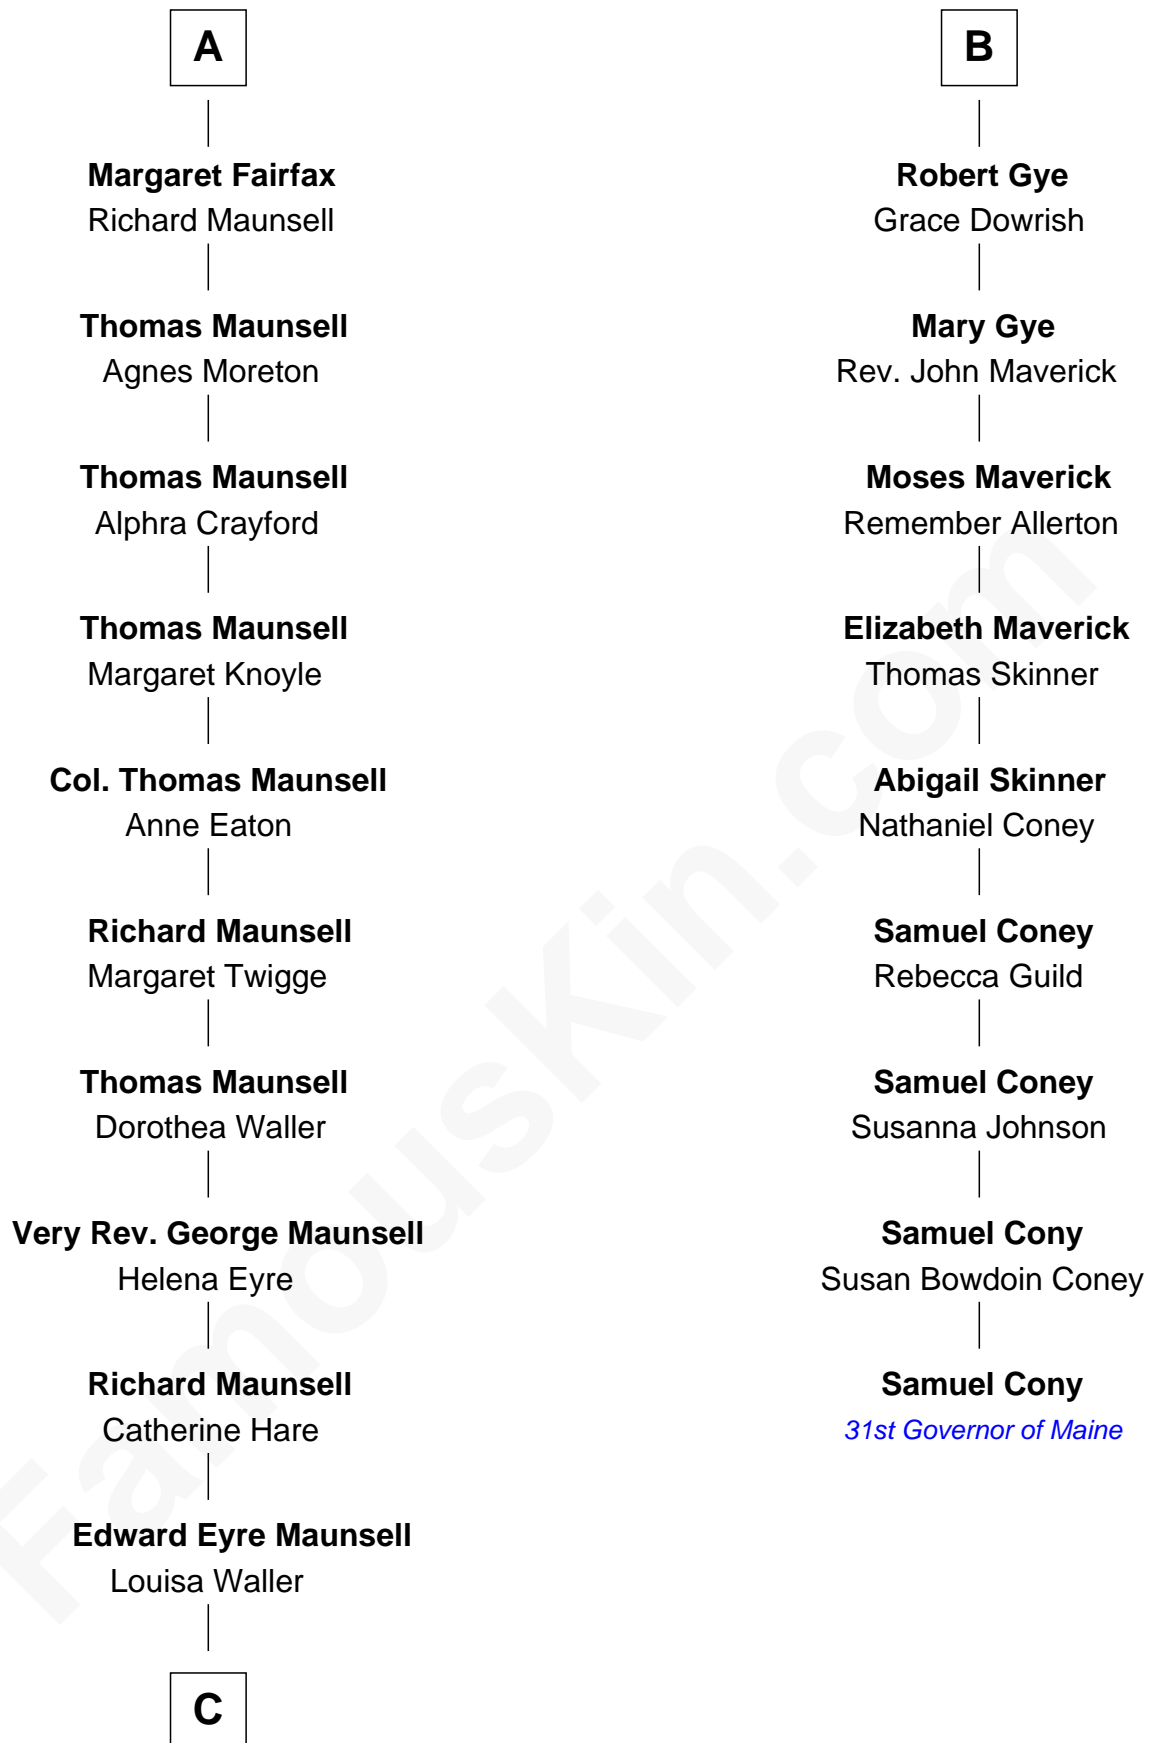

FamousKin.com

Relationship Chart of

Phoebe Waller-Bridge

Theatre, TV and Movie Actress

15th cousin 6 times removed of

Samuel Cony

31st Governor of Maine

Henry Plantagenet

Maud de Chaworth

Mary Plantagenet

Henry de Percy

Sir Henry Percy

Margaret de Neville

Sir Henry Percy

Elizabeth Mortimer

Sir Henry Percy

Eleanor Plantagenet

Richard Fitzalan

John Fitzalan

Eleanor Maltravers

Joan Fitzalan

Sir William Echyngham

Joan Echyngham

Sir John Bayntun

Henry Bayntun

Jane Bayntun

Thomas Prowse

Mary Prowse

John Gye

B

C

Florence Catherine Maunsell