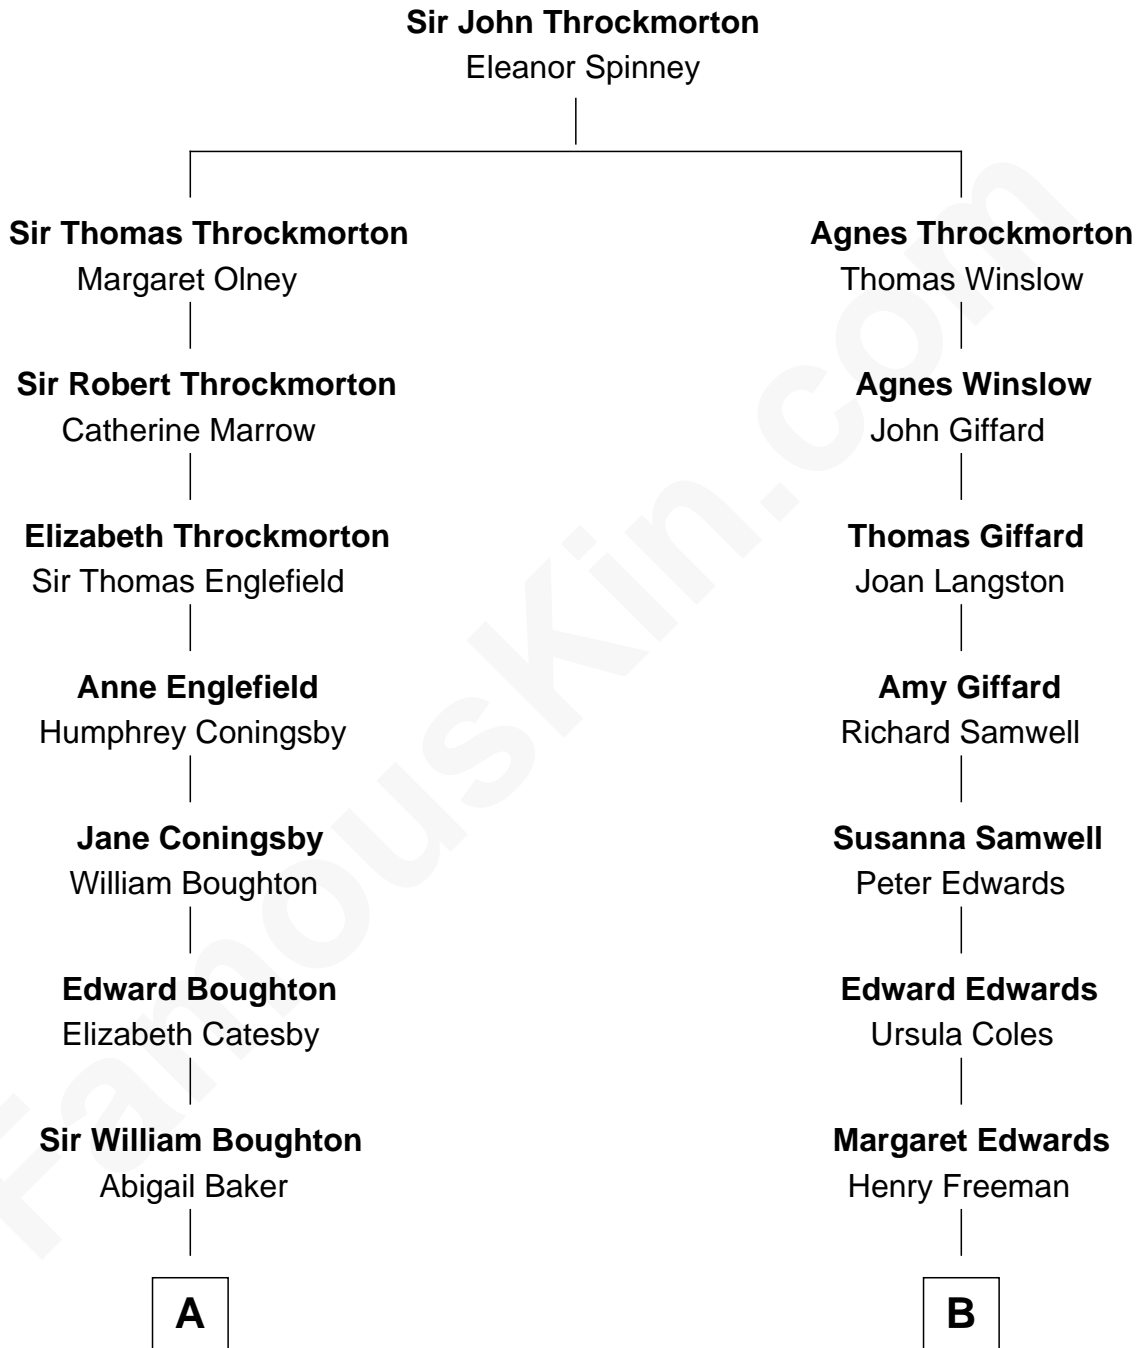

FamousKin.com

Relationship Chart of

Phoebe Waller-Bridge

Theatre, TV and Movie Actress

16th cousin 2 times removed of

Alvan T. Fuller

50th Governor of Massachusetts

A