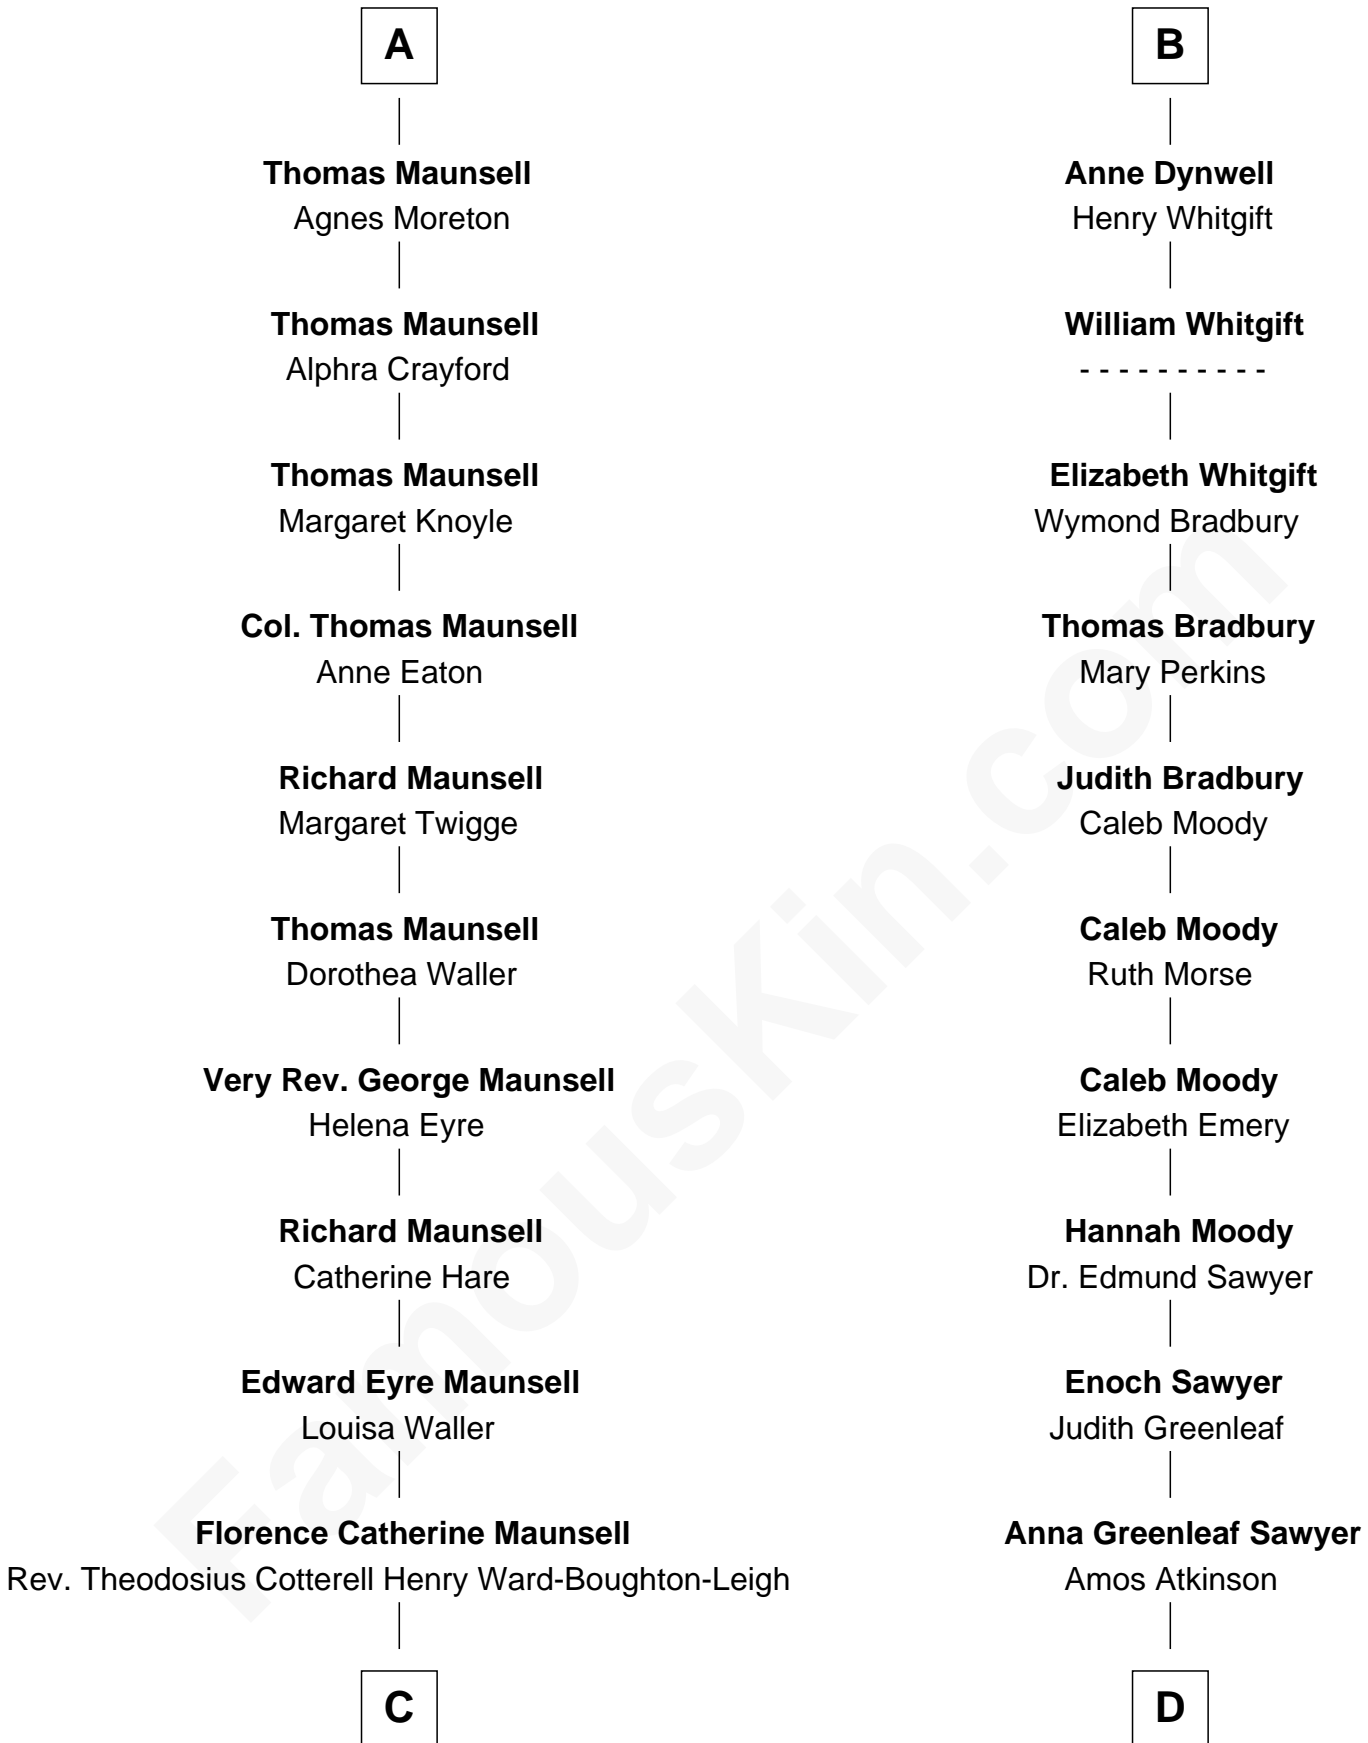

FamousKin.com
Relationship Chart of
Phoebe Waller-Bridge
Theatre, TV and Movie Actress

20th cousin of
Sam Waterston
Stage, TV and Movie Actor

C

Elsie Noëline Waller Ward-Boughton-Leigh

Rev. Horace Fitzhenry Waller-Bridge

Mary Caroline Heath

Robert Whitman Atkinson

Ellizabeth Bispham Page

Alice Tucker Atkinson

George Chychele Waterston

Sam Waterston

Stage, TV and Movie Actor