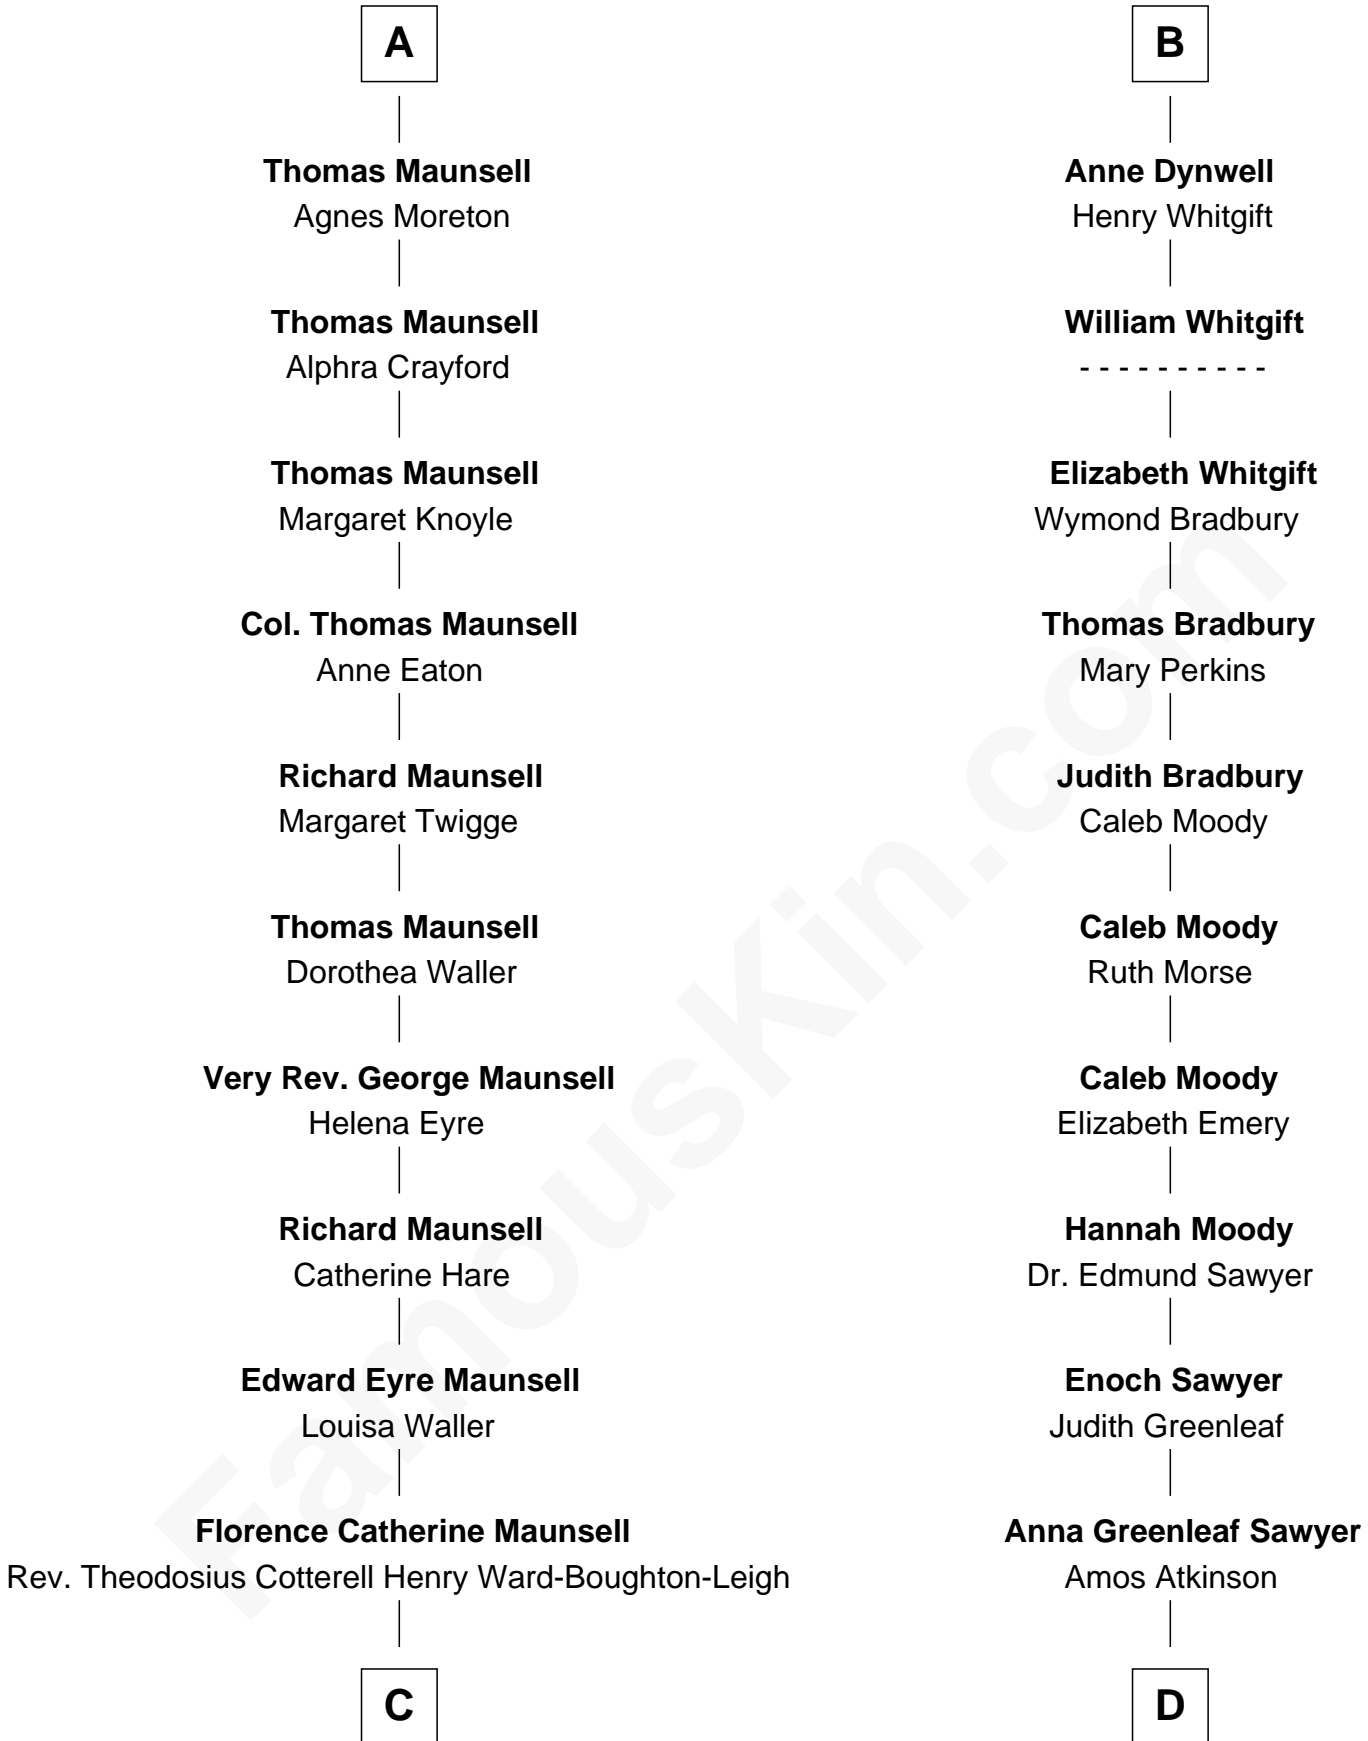

FamousKin.com
Relationship Chart of
Phoebe Waller-Bridge
Theatre, TV and Movie Actress

20th cousin of
Sam Waterston
Stage, TV and Movie Actor

C

Elsie Noëline Waller Ward-Boughton-Leigh

Rev. Horace Fitzhenry Waller-Bridge

Mary Caroline Heath

Robert Whitman Atkinson

Ellizabeth Bispham Page

Alice Tucker Atkinson

George Chychele Waterston

Sam Waterston

Stage, TV and Movie Actor