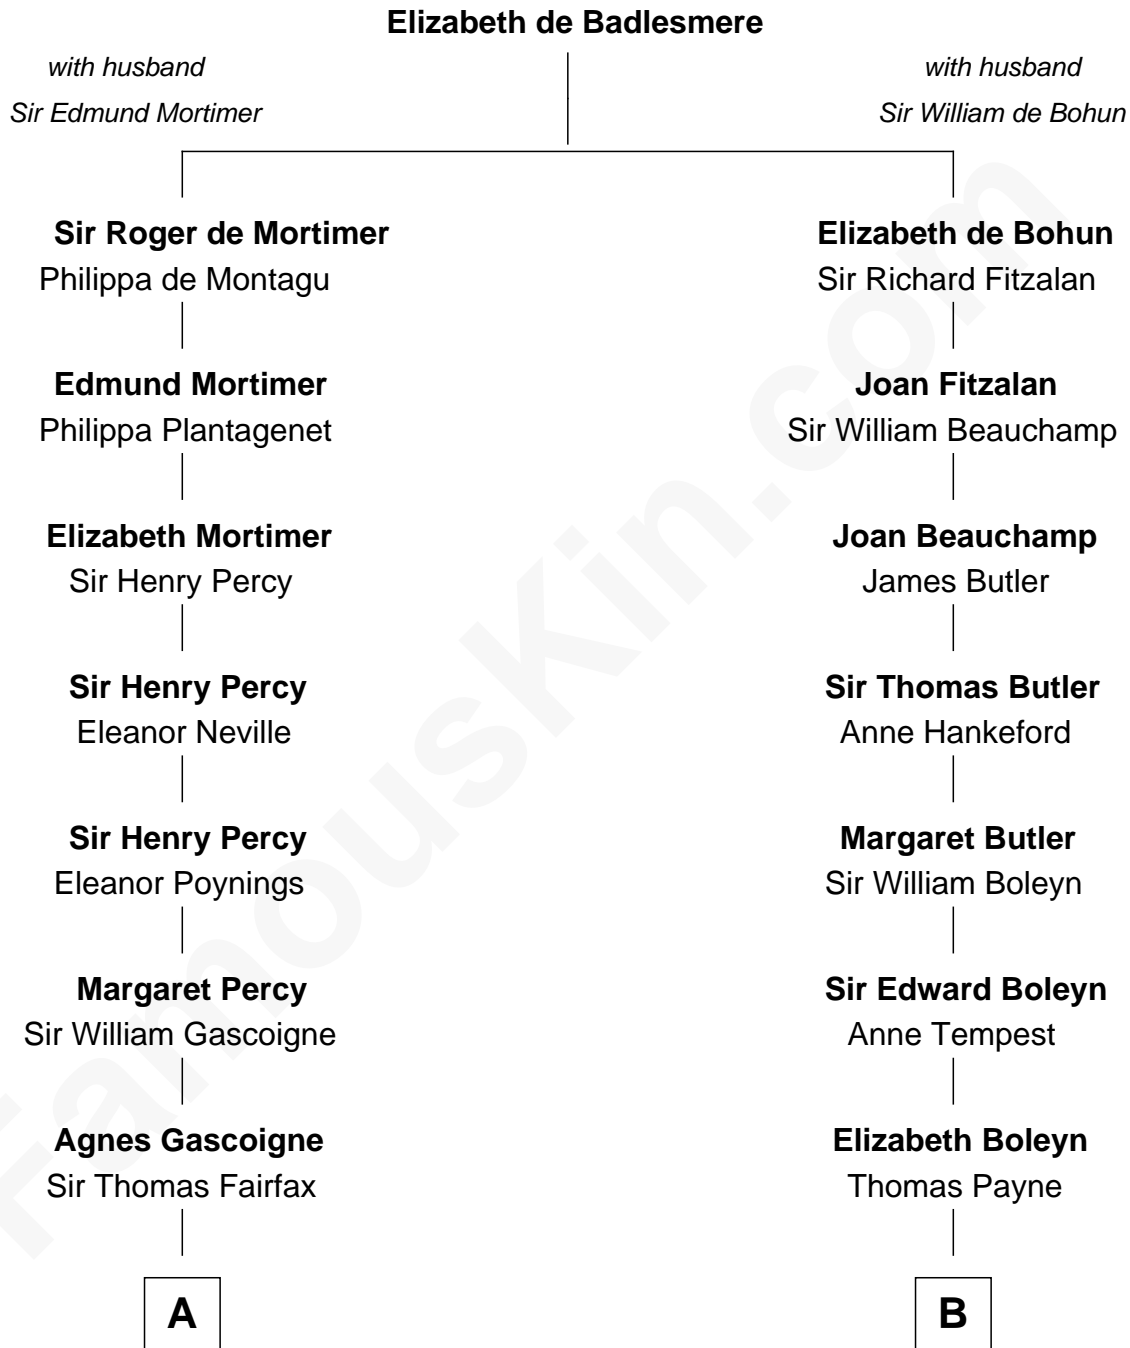

FamousKin.com Relationship Chart of

Phoebe Waller-Bridge

Theatre, TV and Movie Actress

20th cousin 1 time removed of

David Crosby

Singer and Songwriter

C

Florence Catherine Maunsell