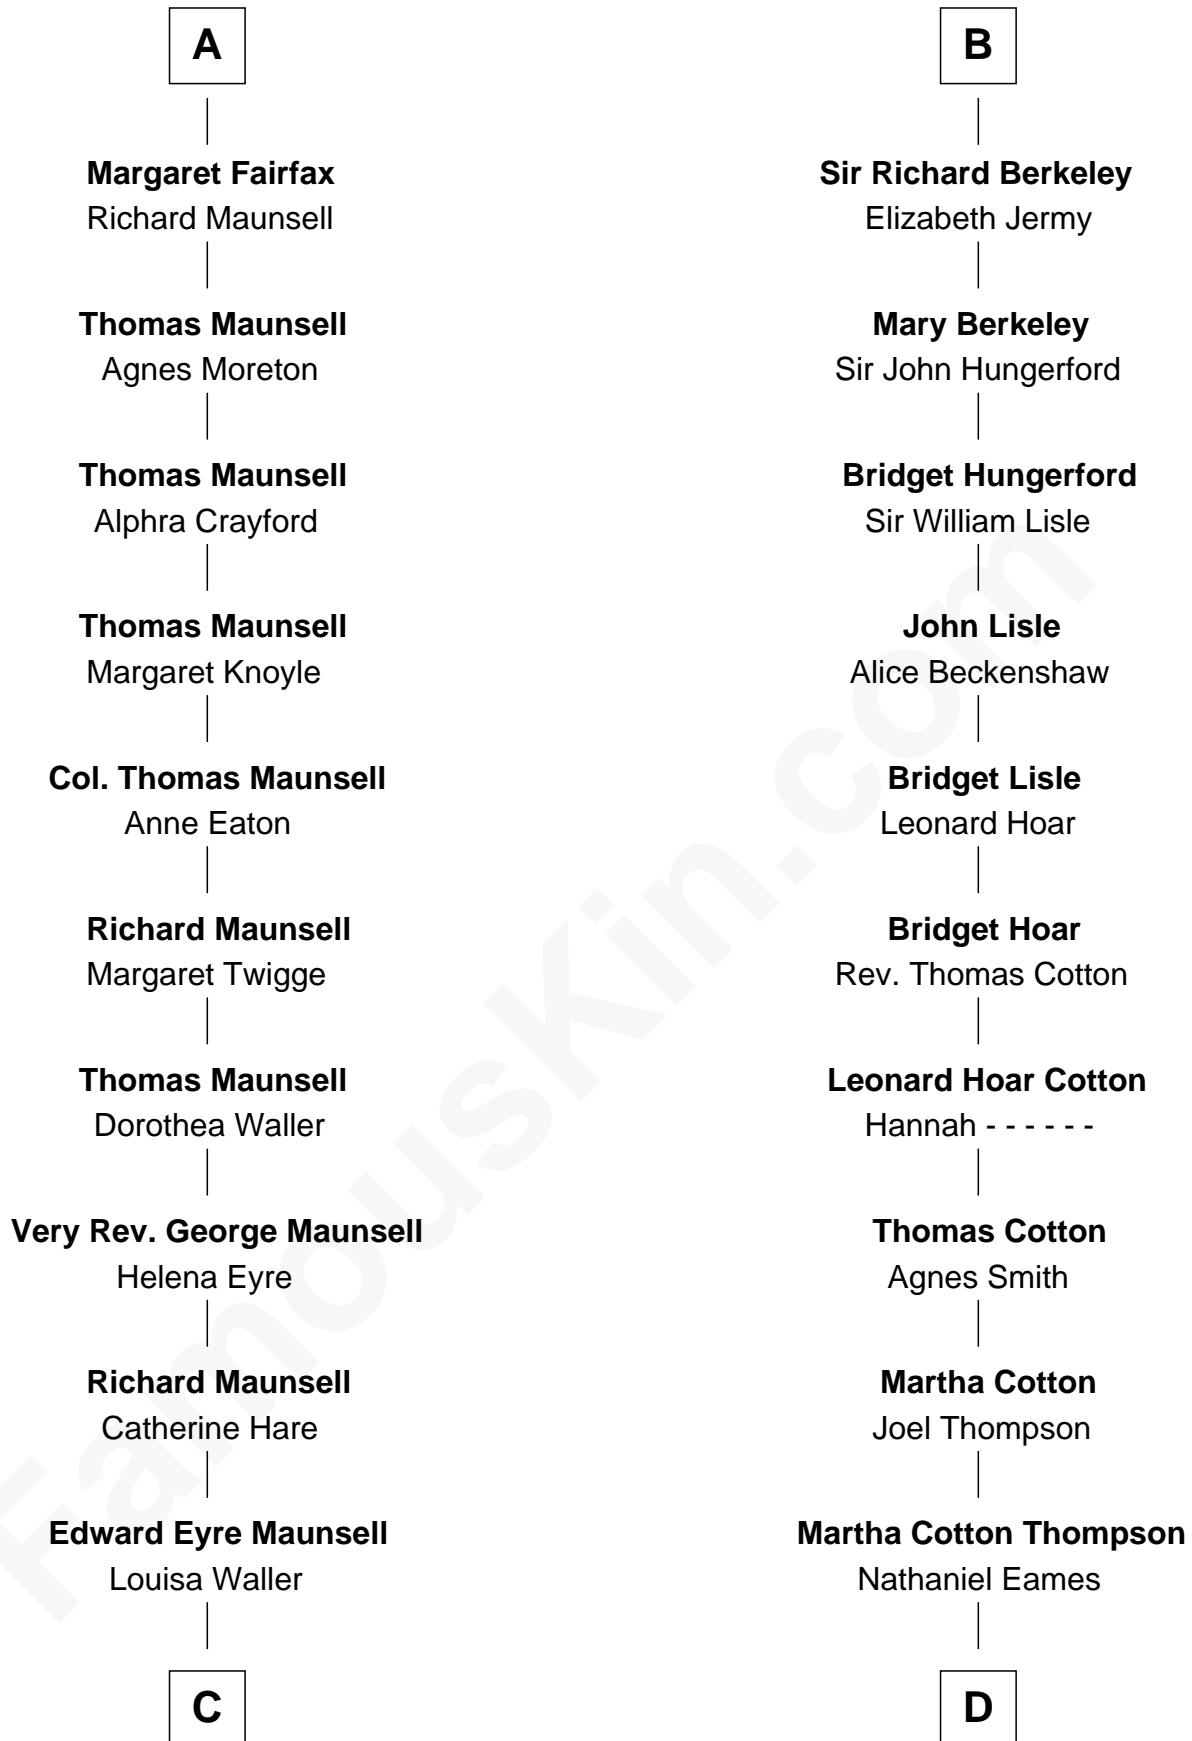

**FamousKin.com**  
**Relationship Chart of**  
**Phoebe Waller-Bridge**  
*Theatre, TV and Movie Actress*

19th cousin 2 times removed of

**Clare Eames**  
*Silent Movie Actress*

**C**

**Florence Catherine Maunsell**