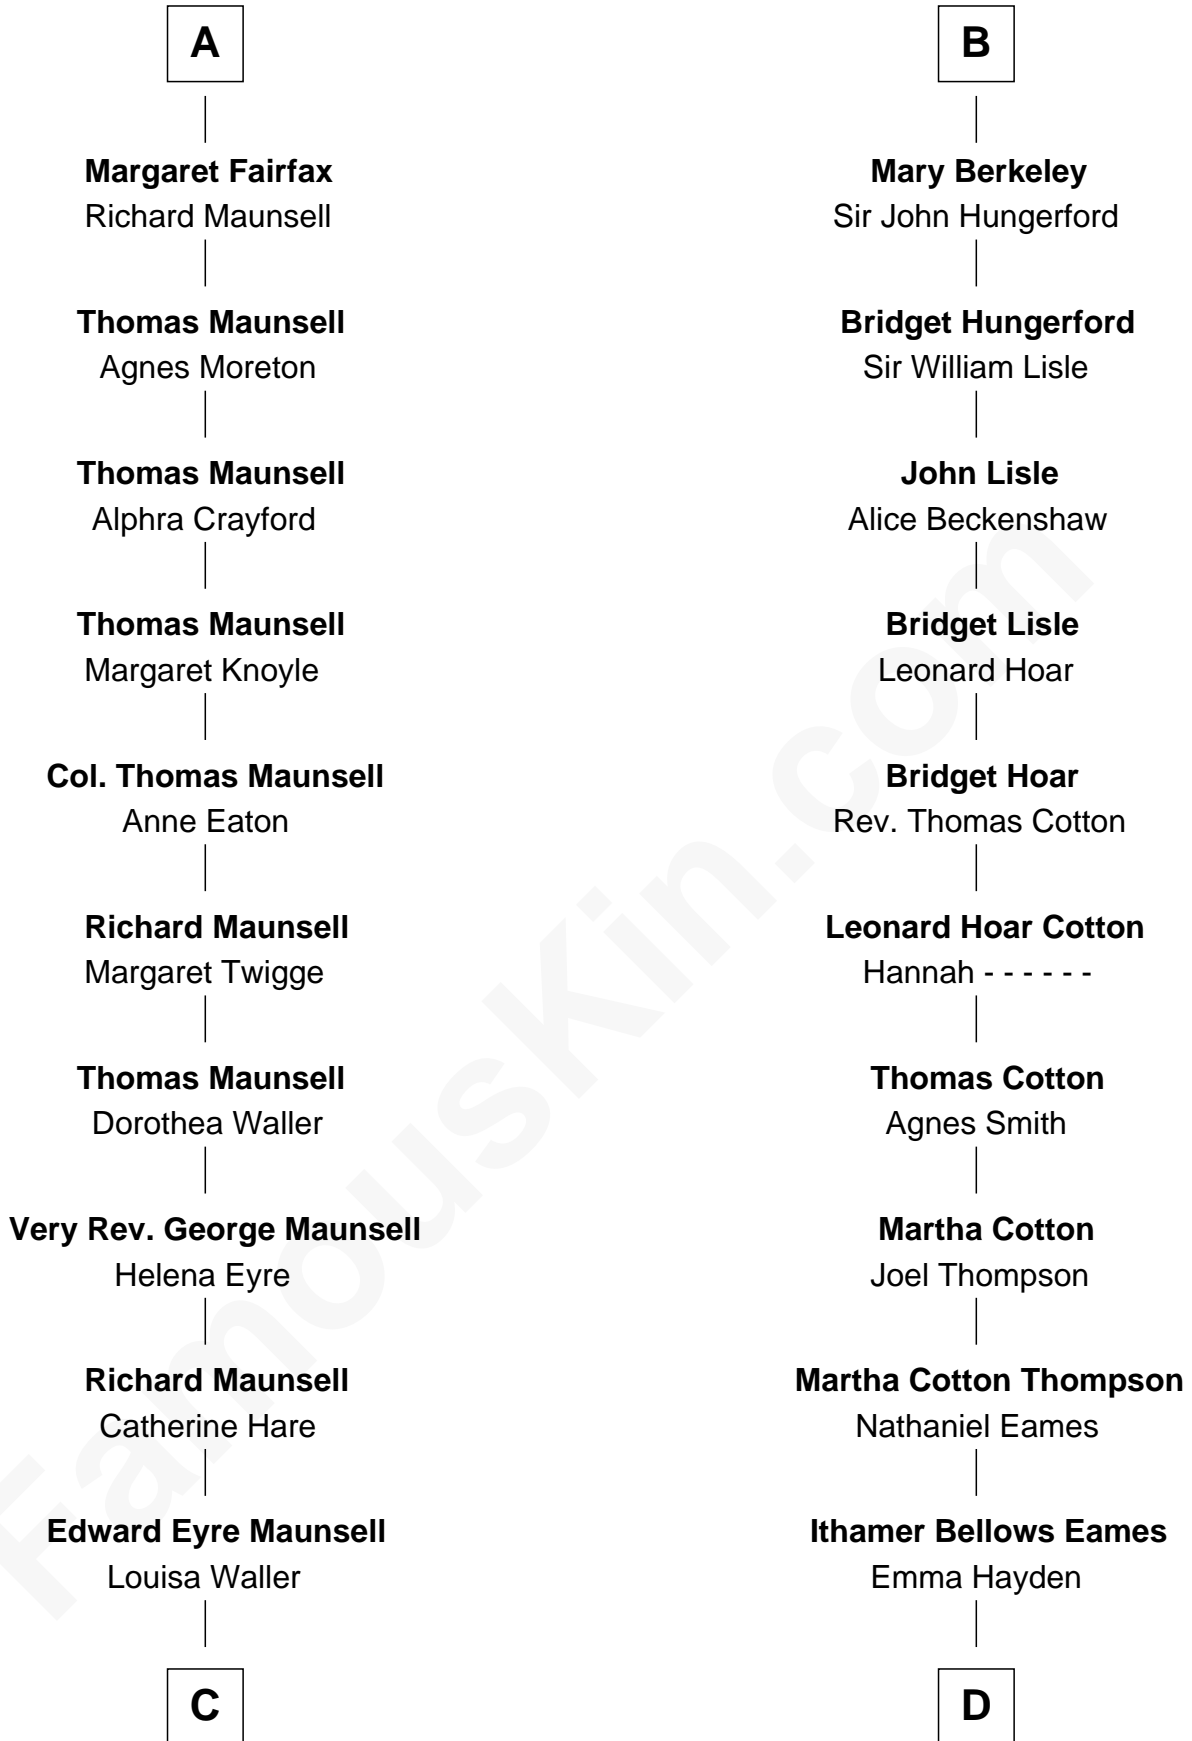

**FamousKin.com**  
**Relationship Chart of**  
**Phoebe Waller-Bridge**  
*Theatre, TV and Movie Actress*

18th cousin 3 times removed of

**Clare Eames**  
*Silent Movie Actress*

**C**

**Florence Catherine Maunsell**