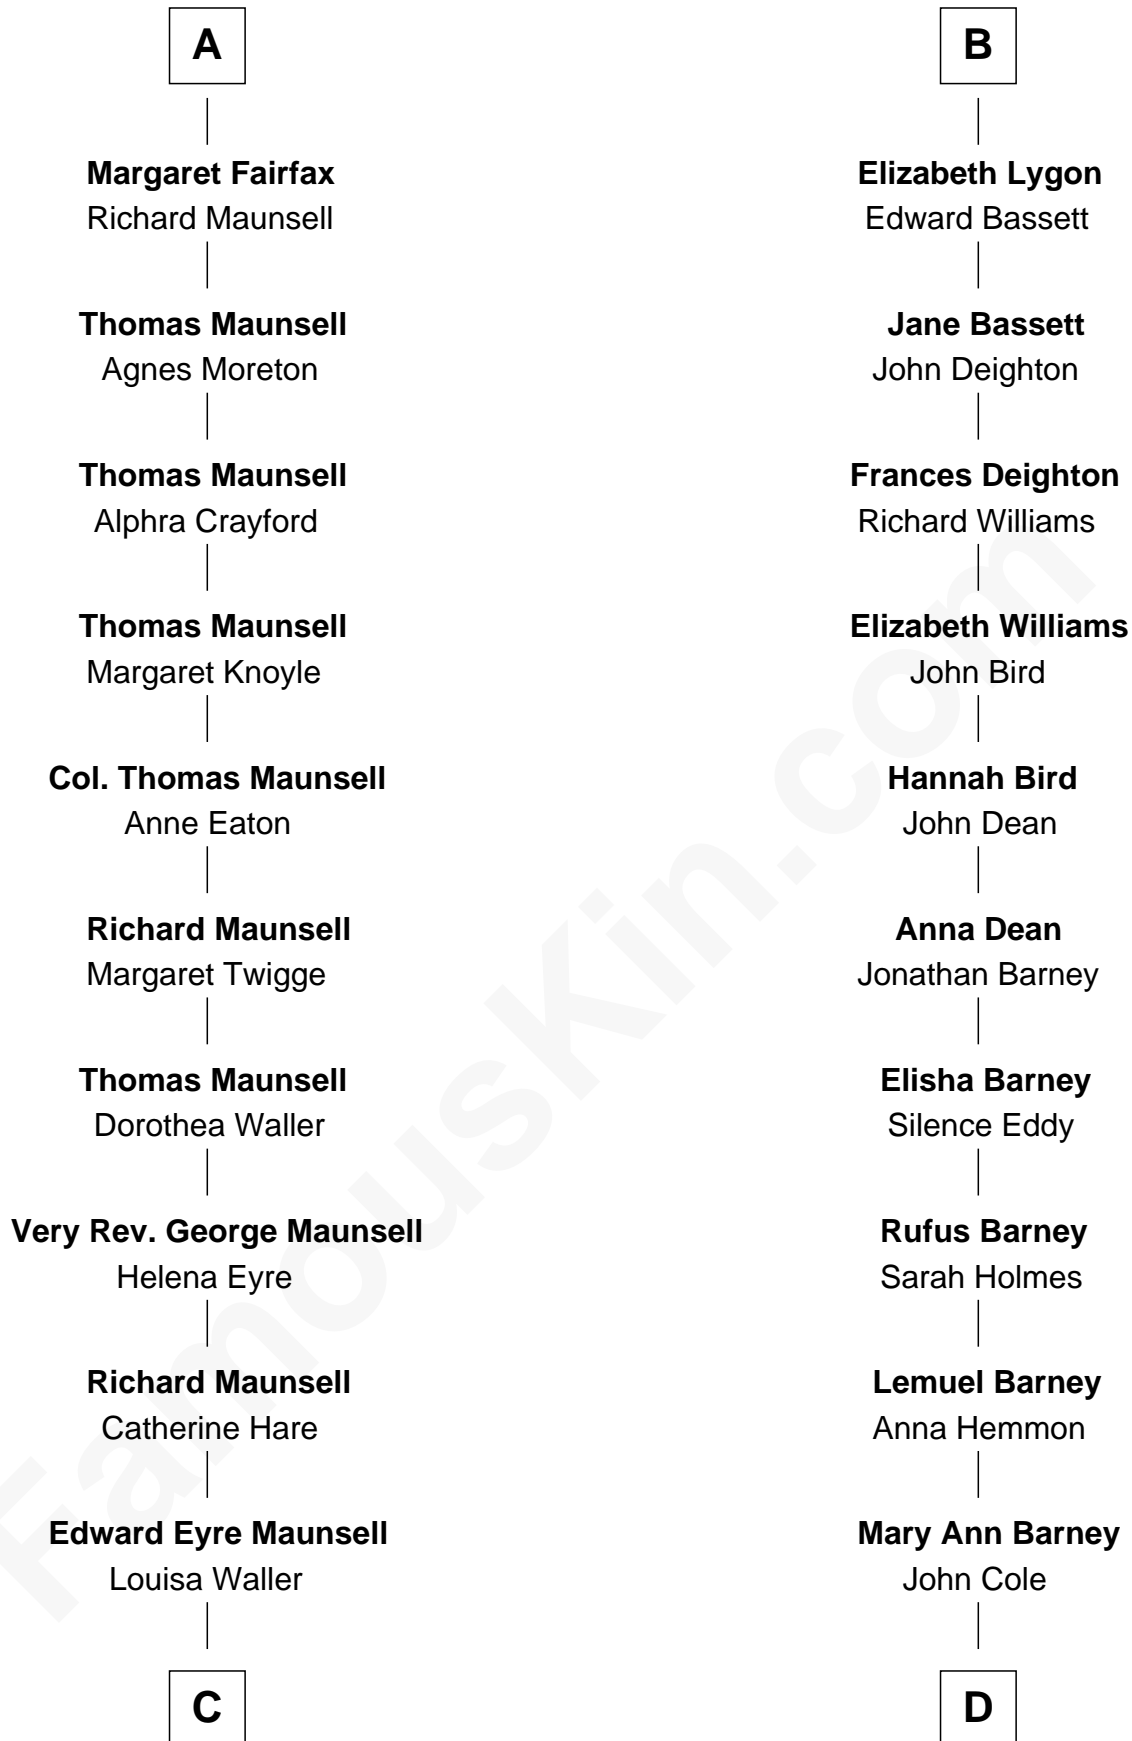

FamousKin.com
Relationship Chart of
Phoebe Waller-Bridge
Theatre, TV and Movie Actress

21st cousin of

Michael Lookinland
TV Actor

C

Florence Catherine Maunsell

Rev. Theodosius Cotterell Henry Ward-Boughton-Leigh