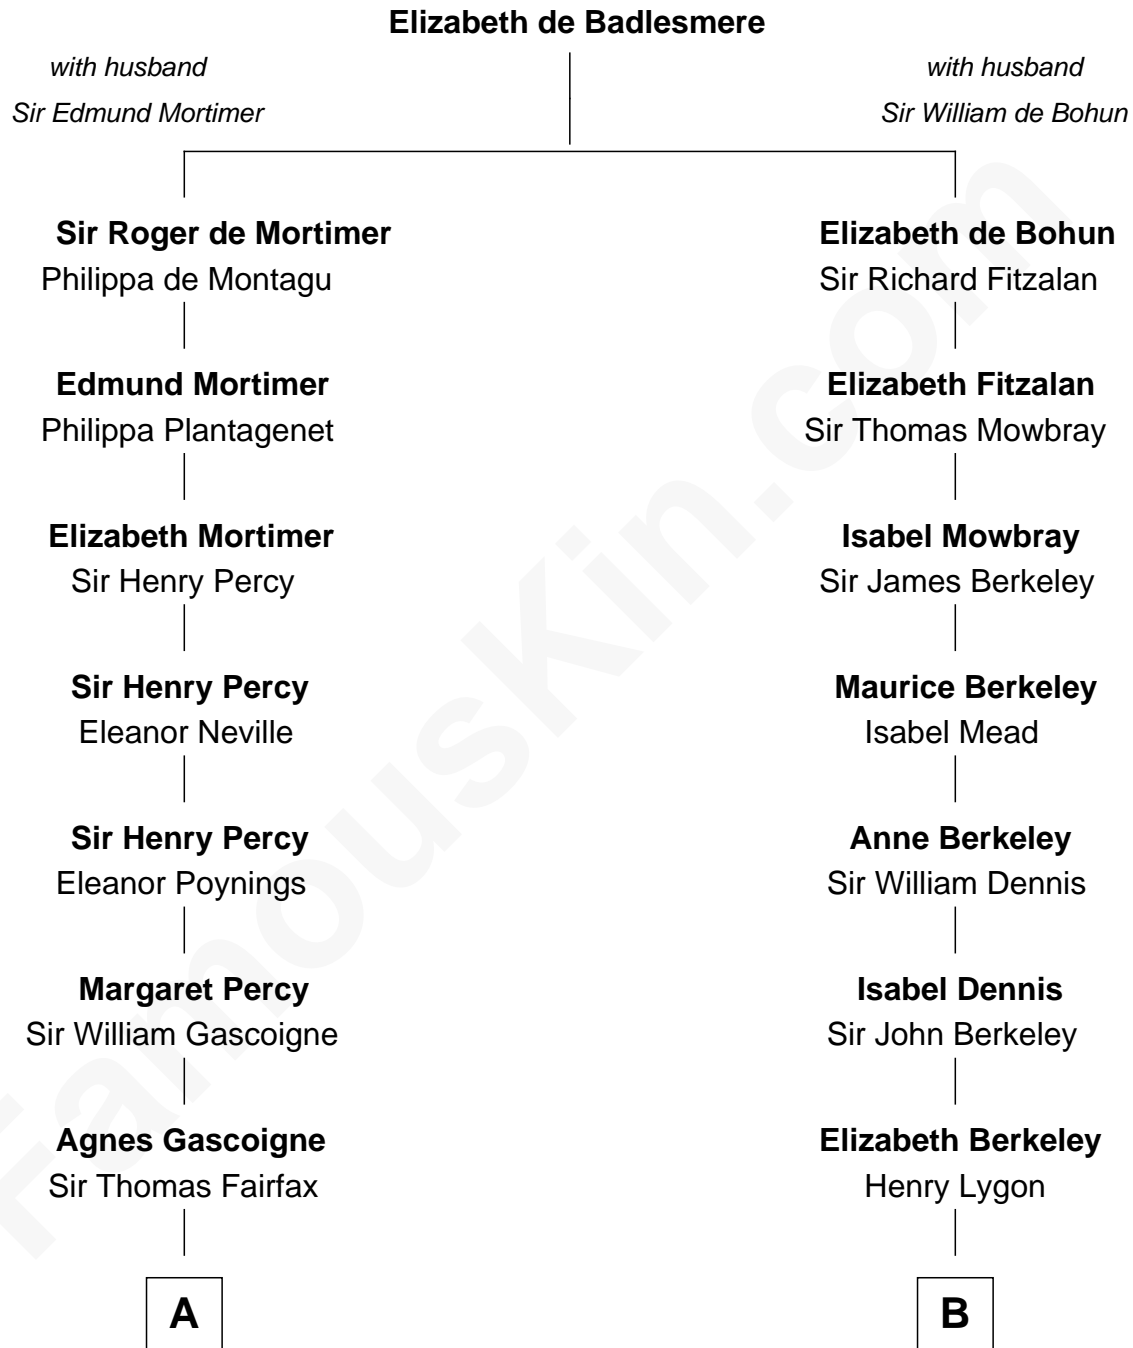

FamousKin.com
Relationship Chart of
Phoebe Waller-Bridge
Theatre, TV and Movie Actress

21st cousin of

Michael Lookinland
TV Actor

C

Florence Catherine Maunsell

Rev. Theodosius Cotterell Henry Ward-Boughton-Leigh