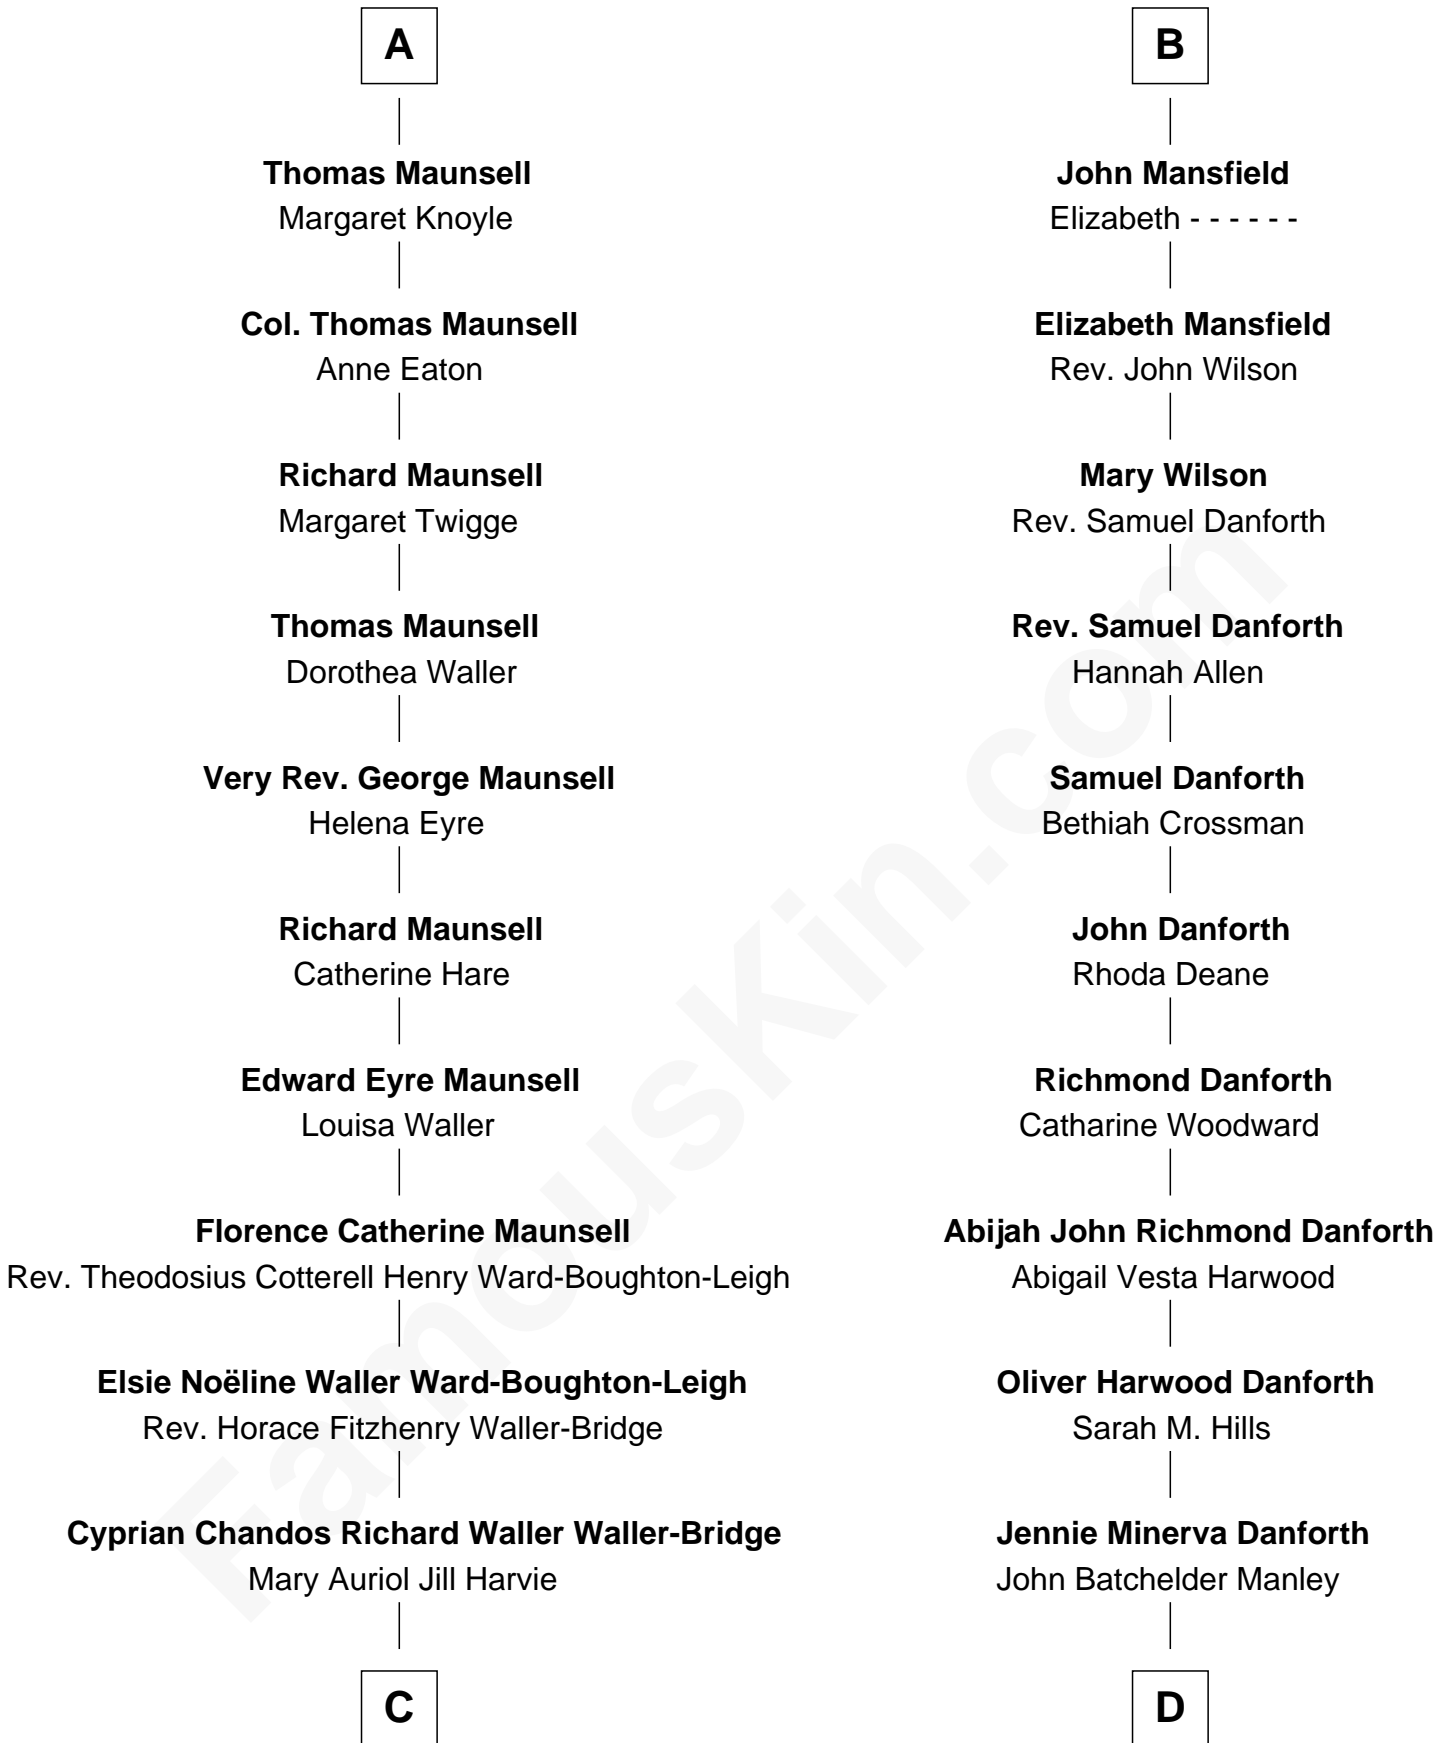

FamousKin.com Relationship Chart of

Phoebe Waller-Bridge

Theatre, TV and Movie Actress

18th cousin 1 time removed of

Zach Snyder

Filmmaker

C

Michael Cyprian Waller-Bridge

Teresa Mary Clerke

Phoebe Waller-Bridge

Theatre, TV and Movie Actress

D

Helen Danforth Manley

Dr. Edgar Earl Reeves

Marsha Manley Reeves

Charles Edward Snyder