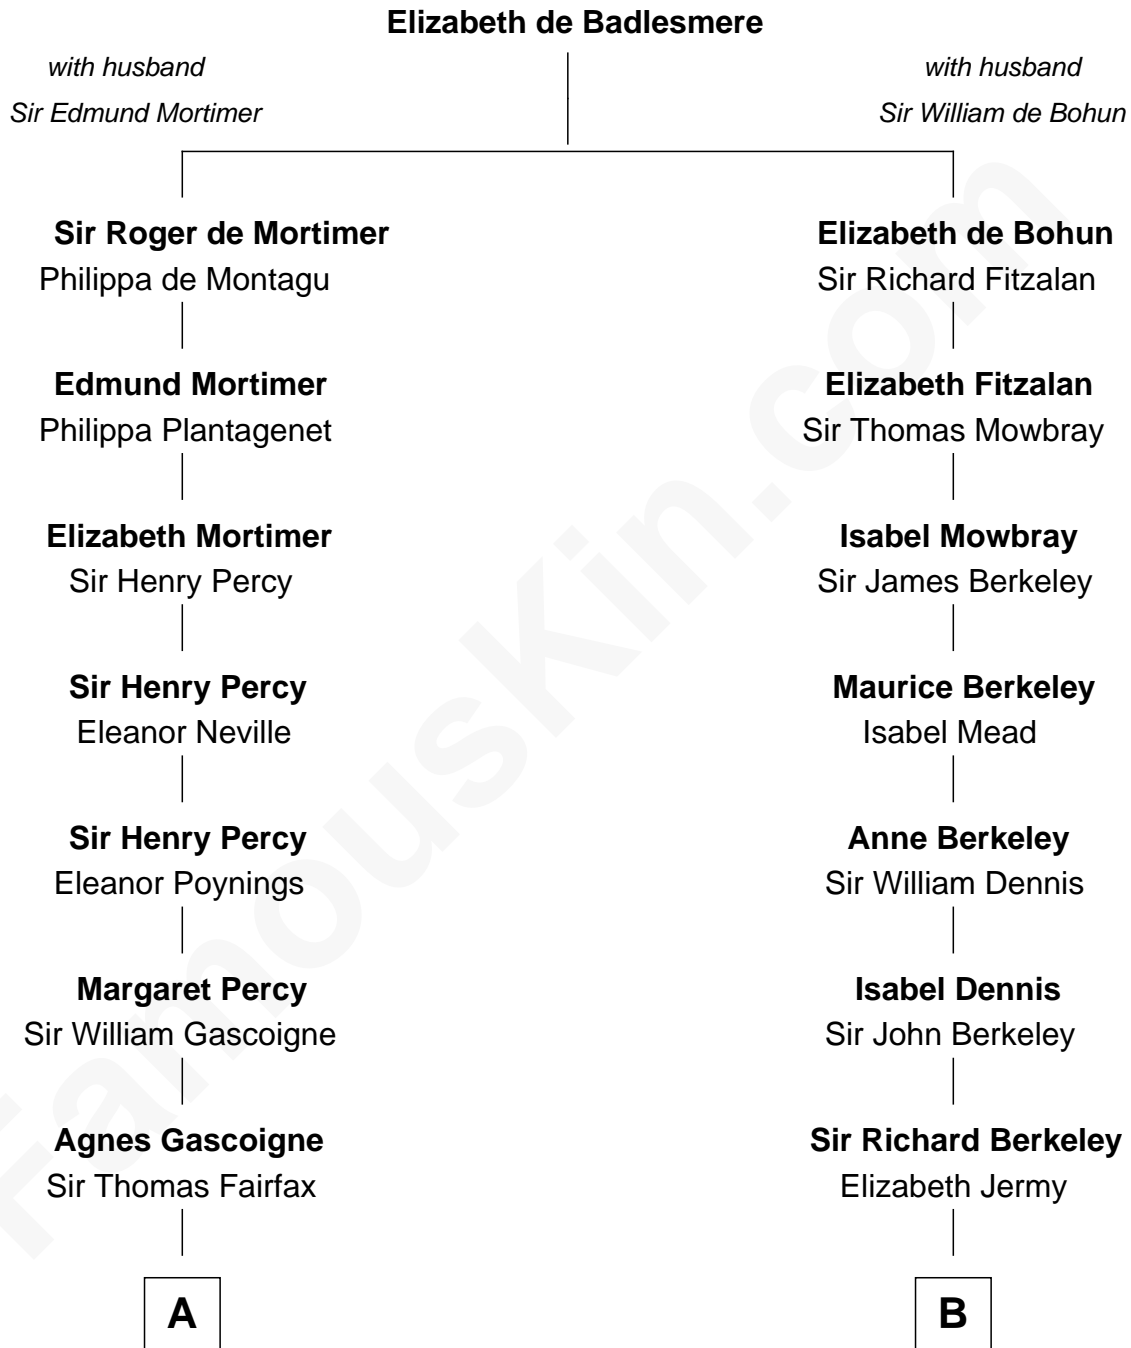

FamousKin.com

Relationship Chart of

Phoebe Waller-Bridge

Theatre, TV and Movie Actress

18th cousin 3 times removed of

Robert Frost

Poet and Playwright

C