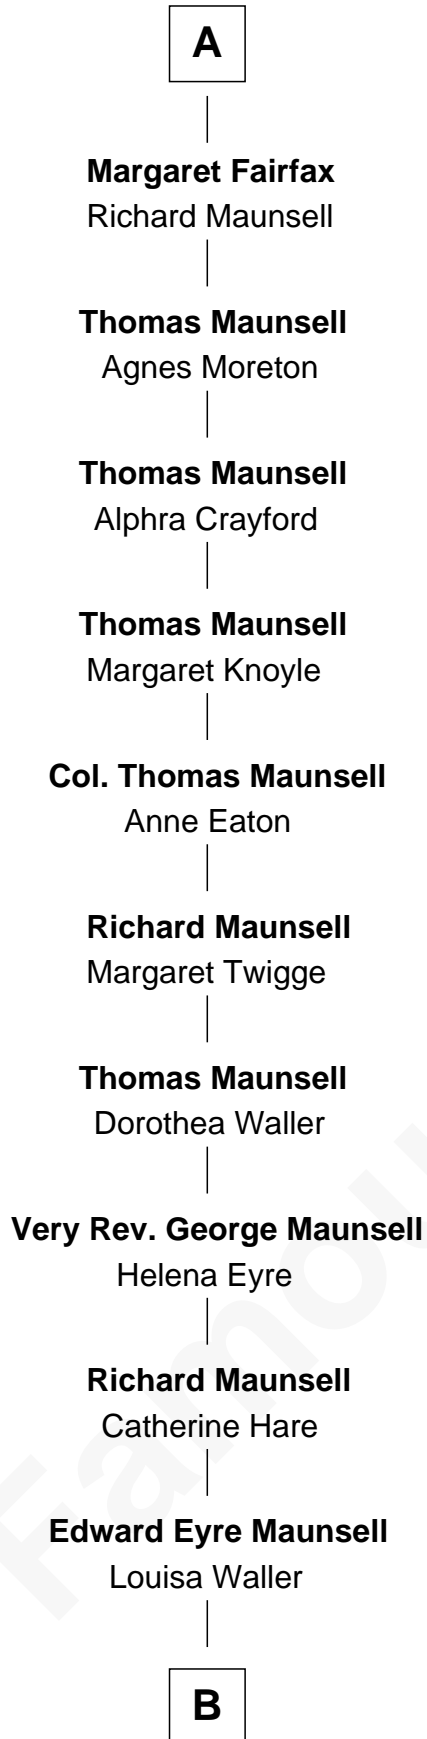

FamousKin.com

Relationship Chart of

Phoebe Waller-Bridge

Theatre, TV and Movie Actress

7th cousin 14 times removed of

Catherine Howard

5th Wife of King Henry VIII

Henry Plantagenet

Maud de Chaworth

Mary Plantagenet

Henry de Percy

Sir Henry Percy

Margaret de Neville

Sir Henry Percy

Elizabeth Mortimer

Sir Henry Percy

Joan of Lancaster

John de Mowbray

John de Mowbray

Elizabeth de Segrave

Sir Thomas Mowbray

Elizabeth Fitzalan

Margaret Mowbray

Sir Robert Howard

Sir John Howard

Katherine Moleyns

Sir Thomas Howard

Elizabeth Tilney

Sir Edmund Howard

Joyce Culpeper

Catherine Howard

5th Wife of King Henry VIII