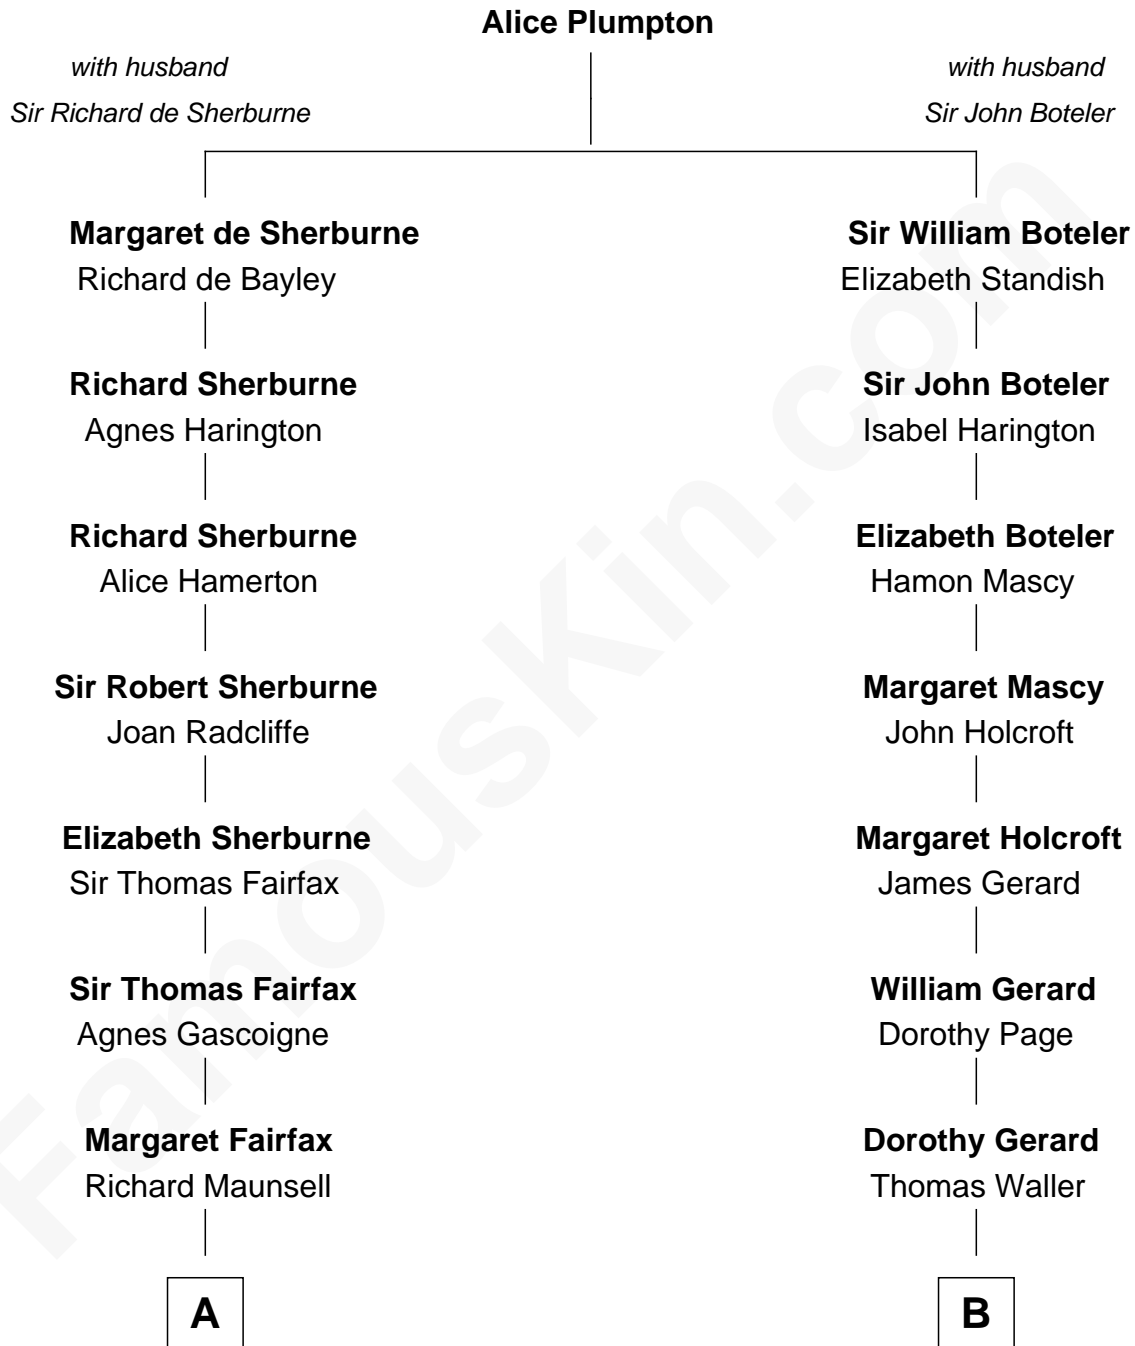

# FamousKin.com Relationship Chart of

**Phoebe Waller-Bridge**

*Theatre, TV and Movie Actress*

15th cousin 5 times removed of

**Ellen (Herndon) Arthur**

*Wife of President Chester A. Arthur*

**A**

**Thomas Maunsell**

Agnes Moreton

**Thomas Maunsell**

Alphra Crayford

**Thomas Maunsell**

Margaret Knoyle

**Col. Thomas Maunsell**

Anne Eaton

**Richard Maunsell**