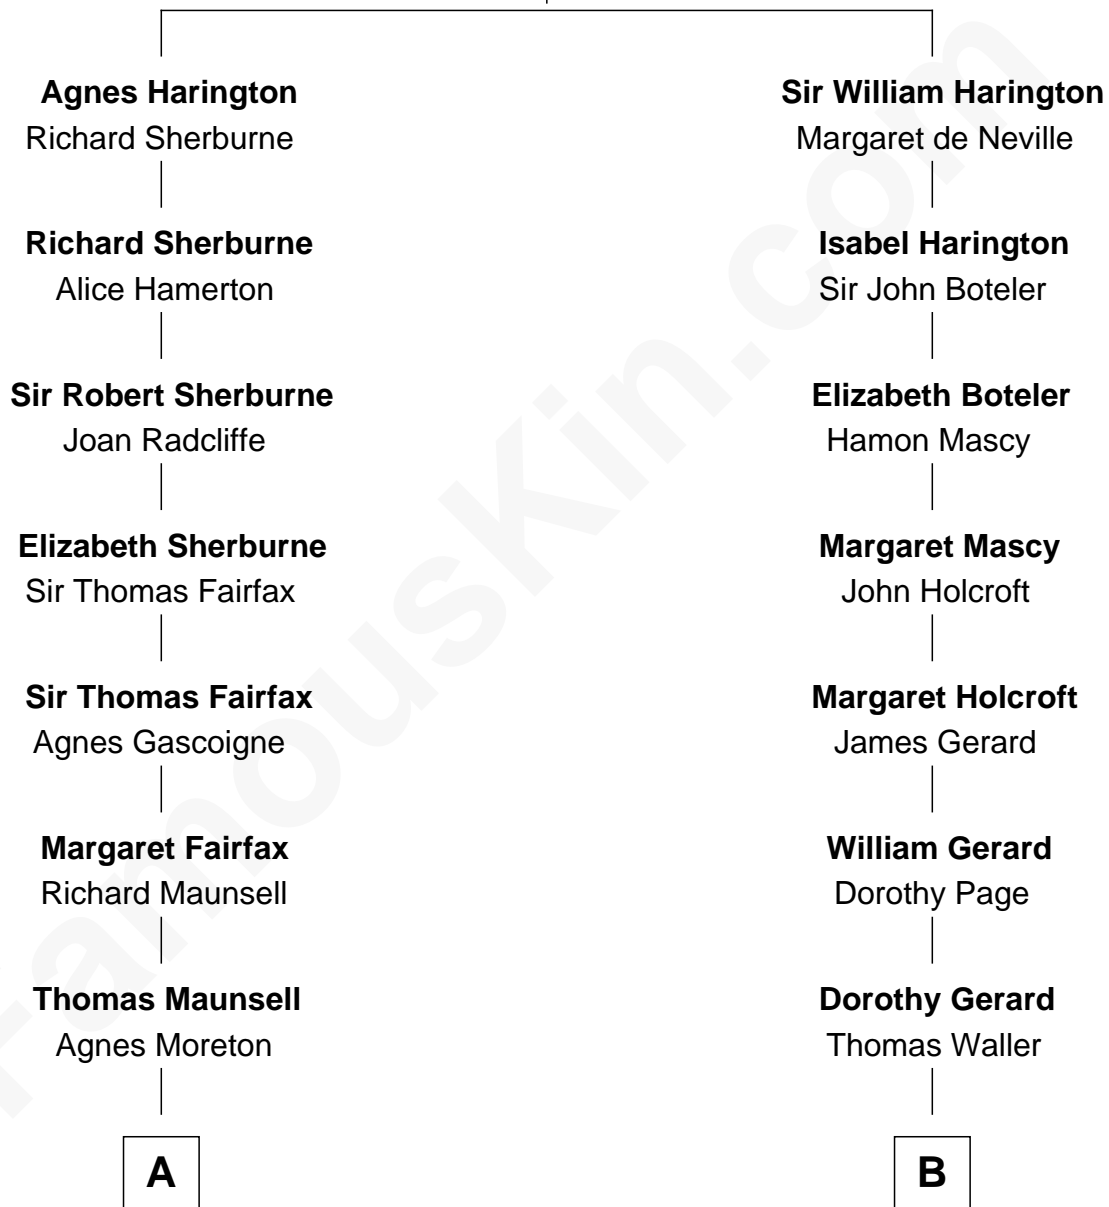

Sir Nicholas Harington

Isabel English