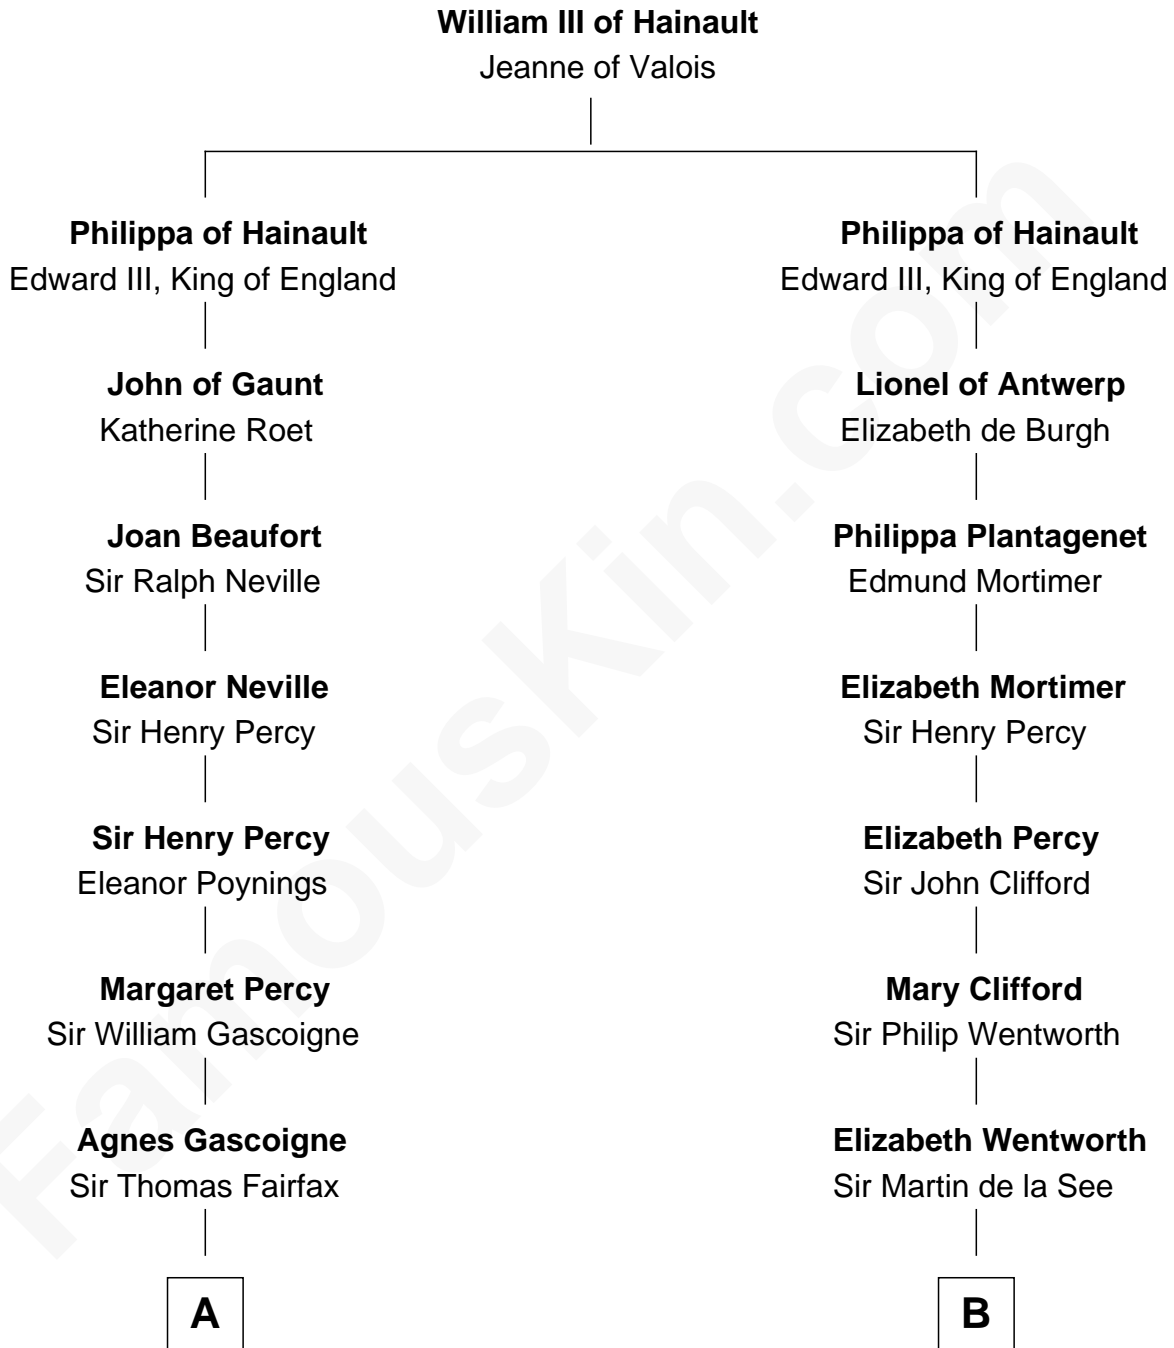

FamousKin.com

Relationship Chart of

Phoebe Waller-Bridge

Theatre, TV and Movie Actress

11th cousin 10 times removed of

Rev. William Skepper

(c1597 - c1650) Great Migration Immigrant 1639

C