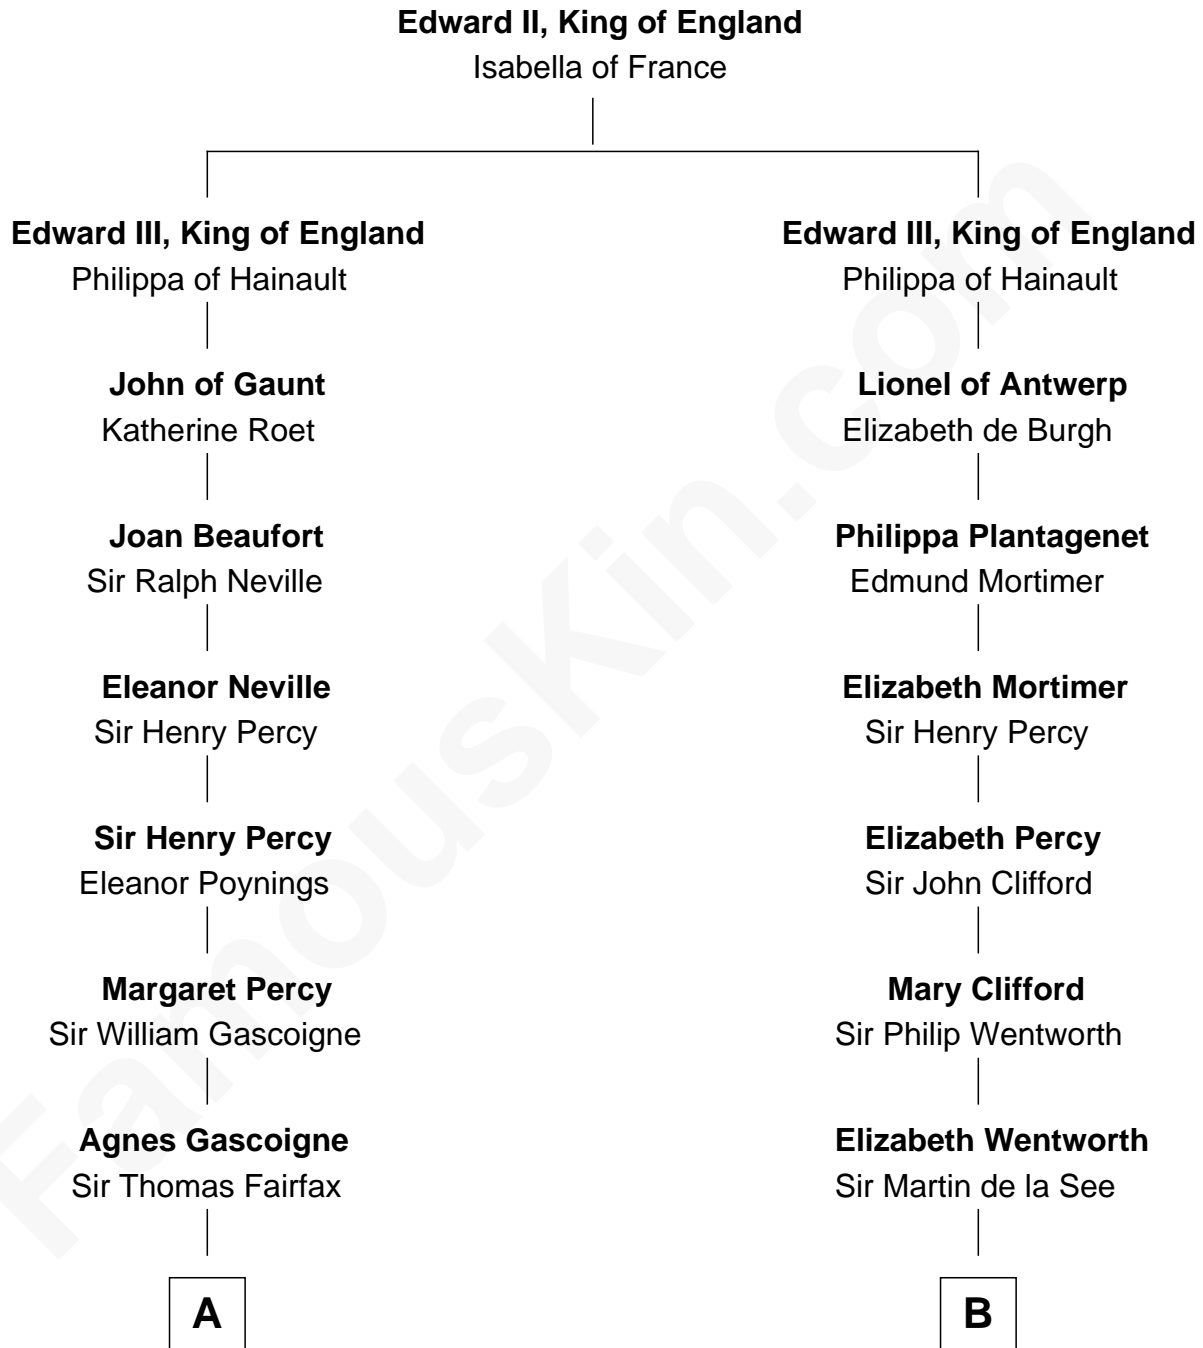

FamousKin.com

Relationship Chart of

Phoebe Waller-Bridge

Theatre, TV and Movie Actress

11th cousin 10 times removed of

Rev. William Skepper

(c1597 - c1650) Great Migration Immigrant 1639

C