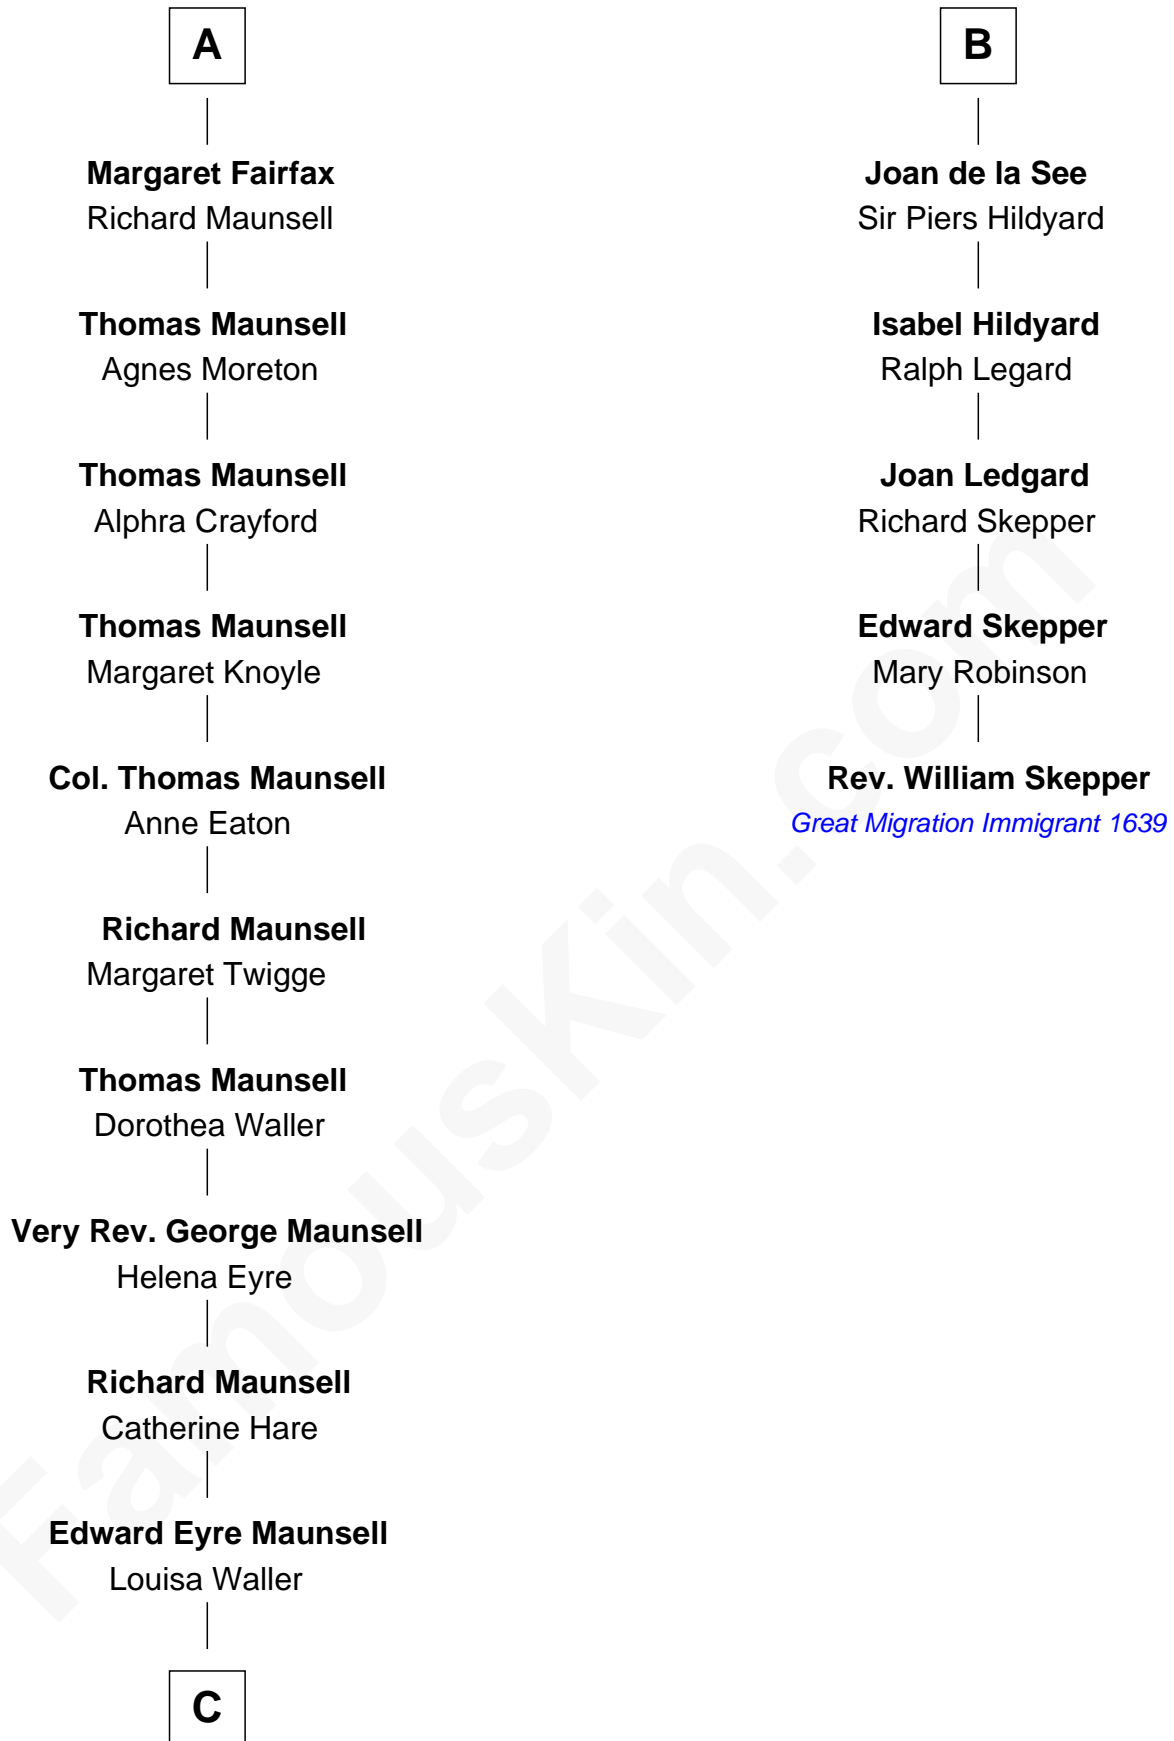

FamousKin.com

Relationship Chart of

Phoebe Waller-Bridge

Theatre, TV and Movie Actress

11th cousin 10 times removed of

Rev. William Skepper

(c1597 - c1650) Great Migration Immigrant 1639

C