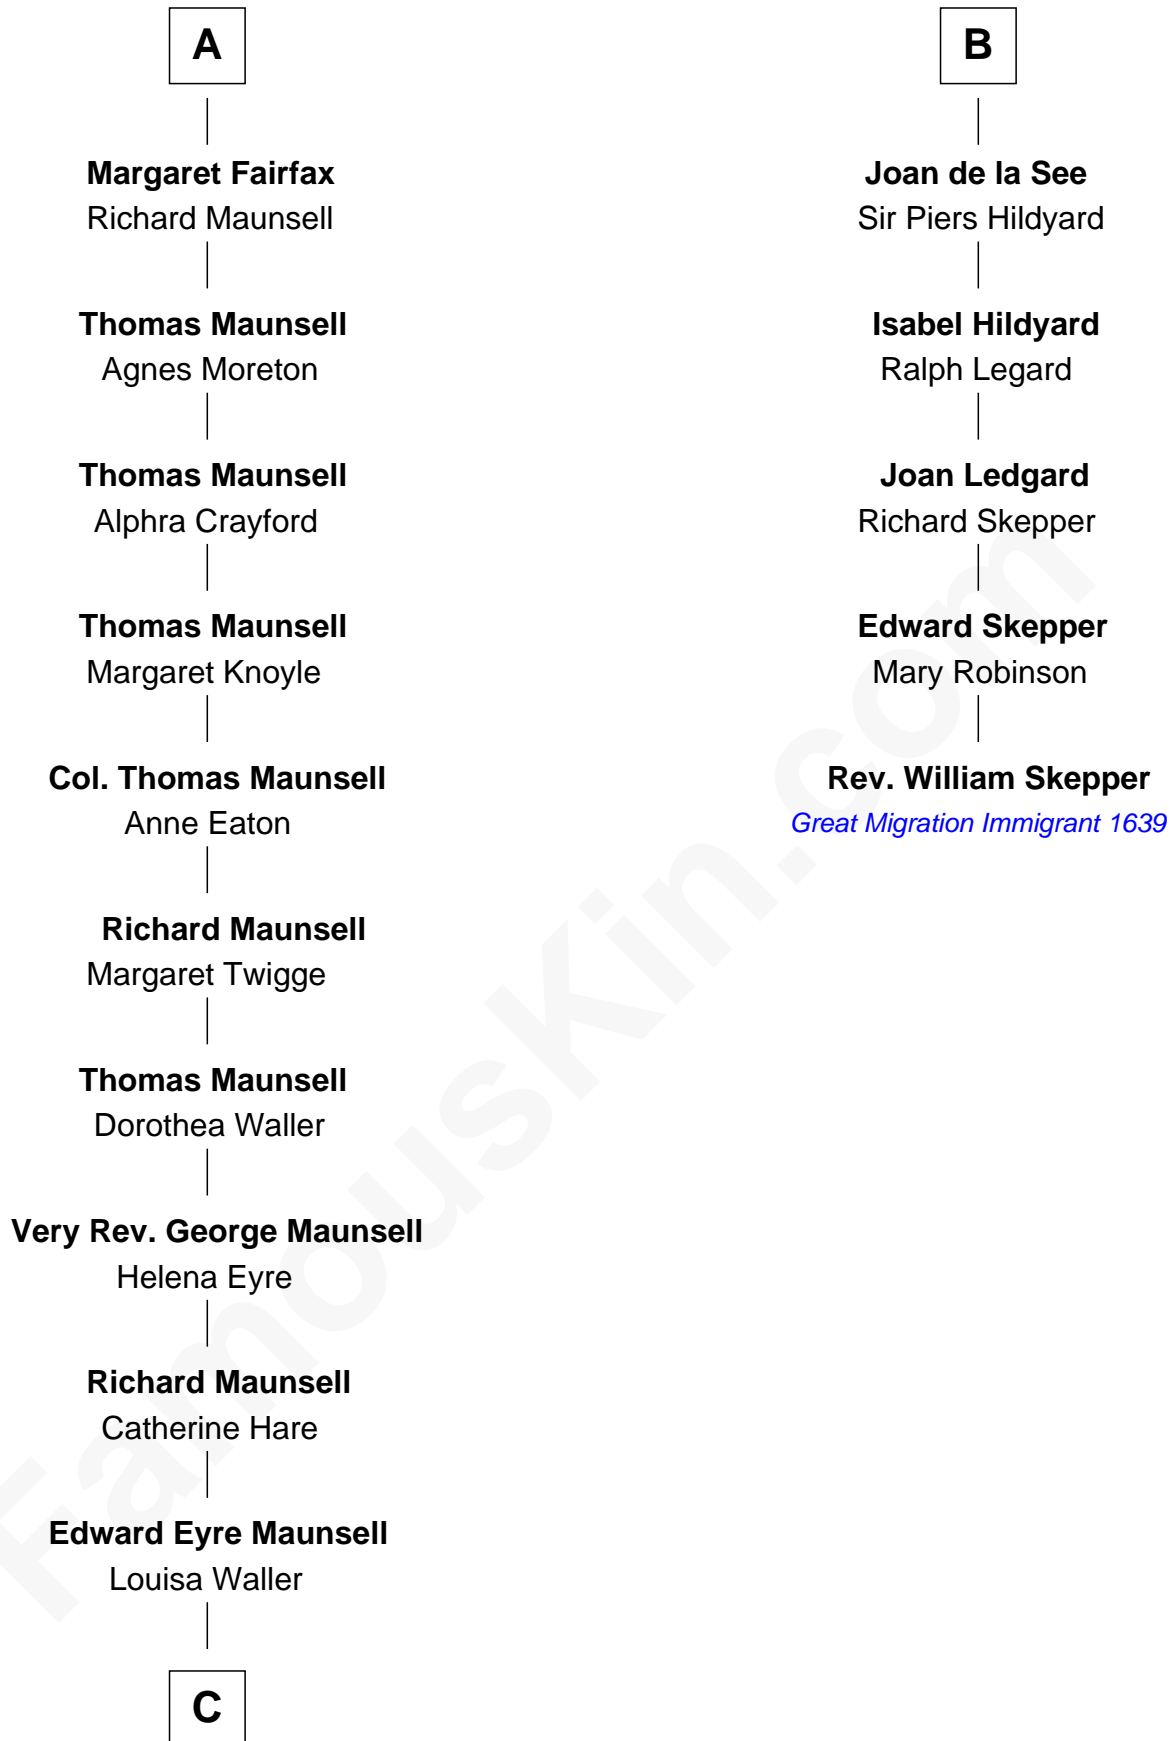

## Relationship Chart of

### Phoebe Waller-Bridge

Theatre, TV and Movie Actress

11th cousin 10 times removed of

**Rev. William Skepper**

(c1597 - c1650) Great Migration Immigrant 1639

C

**Florence Catherine Maunsell**

Rev. Theodosius Cotterell Henry Ward-Boughton-Leigh