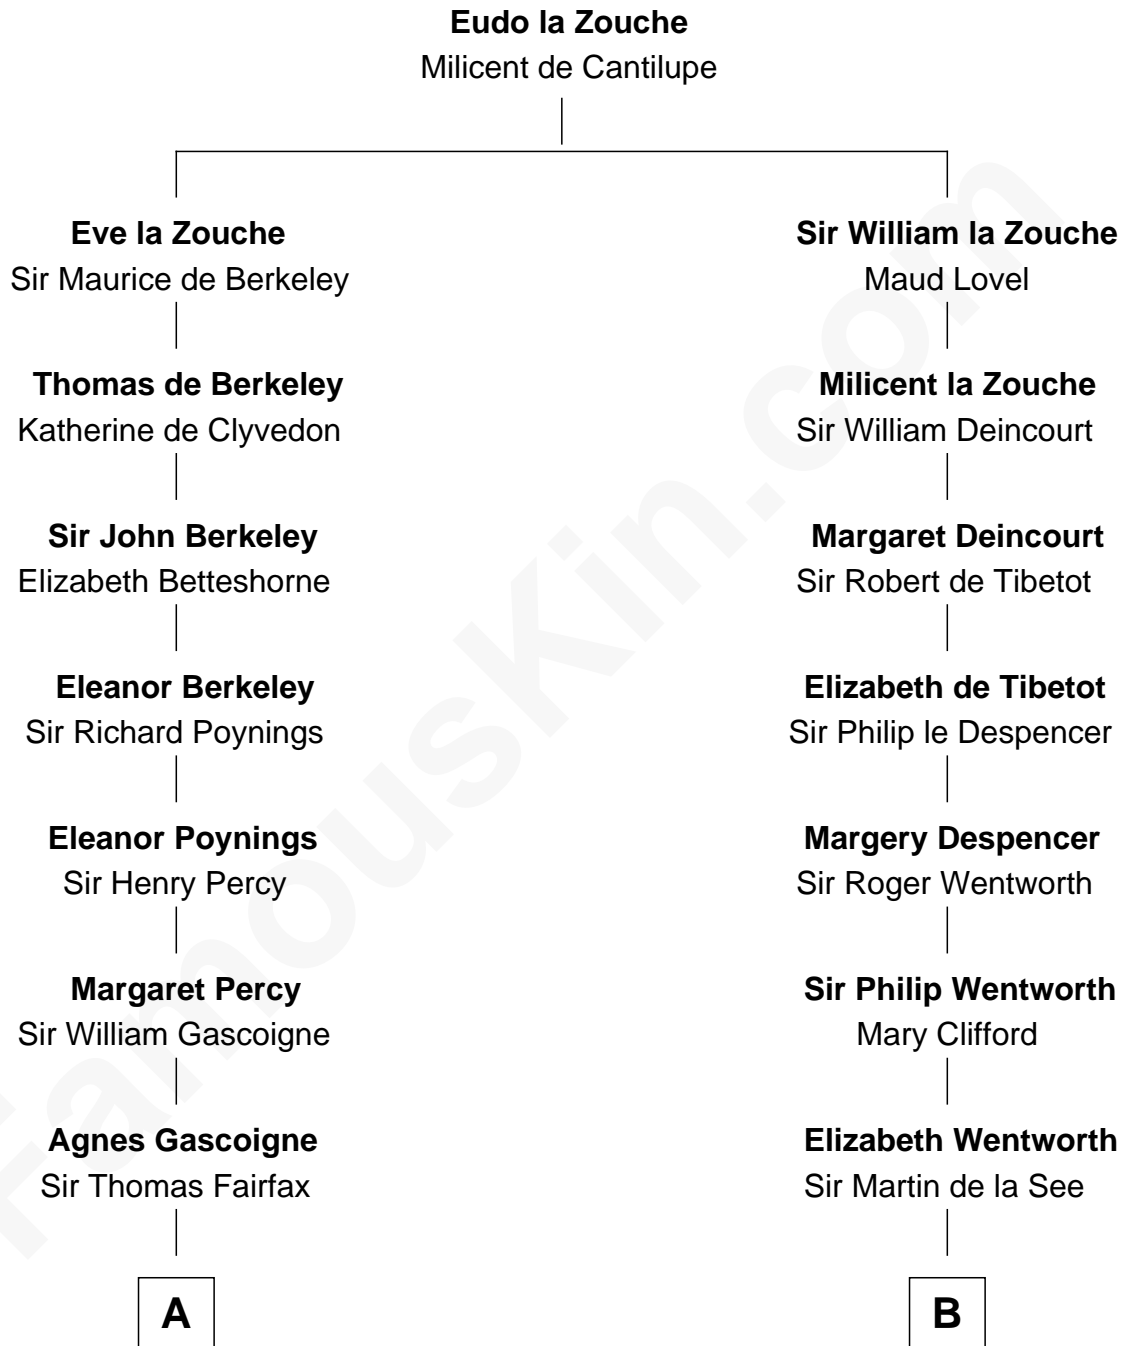

## Relationship Chart of

### Phoebe Waller-Bridge

Theatre, TV and Movie Actress

11th cousin 10 times removed of

**Rev. William Skepper**

(c1597 - c1650) Great Migration Immigrant 1639

C

**Florence Catherine Maunsell**

Rev. Theodosius Cotterell Henry Ward-Boughton-Leigh