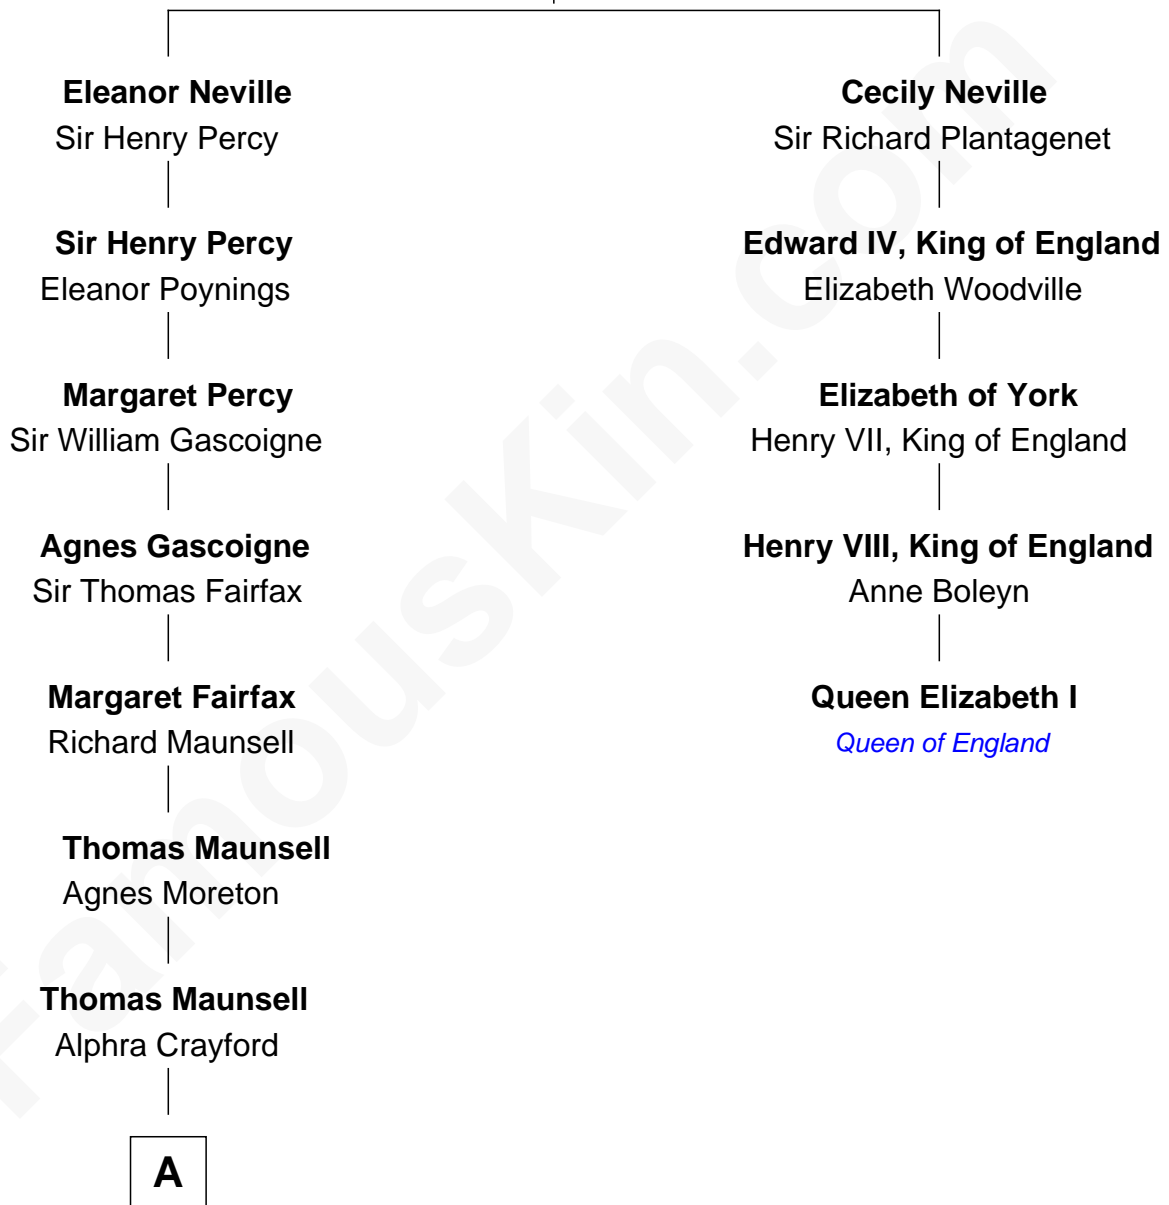

FamousKin.com

Relationship Chart of

Phoebe Waller-Bridge

Theatre, TV and Movie Actress

4th cousin 14 times removed of

Queen Elizabeth I

Queen of England

Sir Ralph Neville

Joan Beaufort

A

Thomas Maunsell

Margaret Knoyle

Col. Thomas Maunsell

Anne Eaton

Richard Maunsell

Margaret Twigge