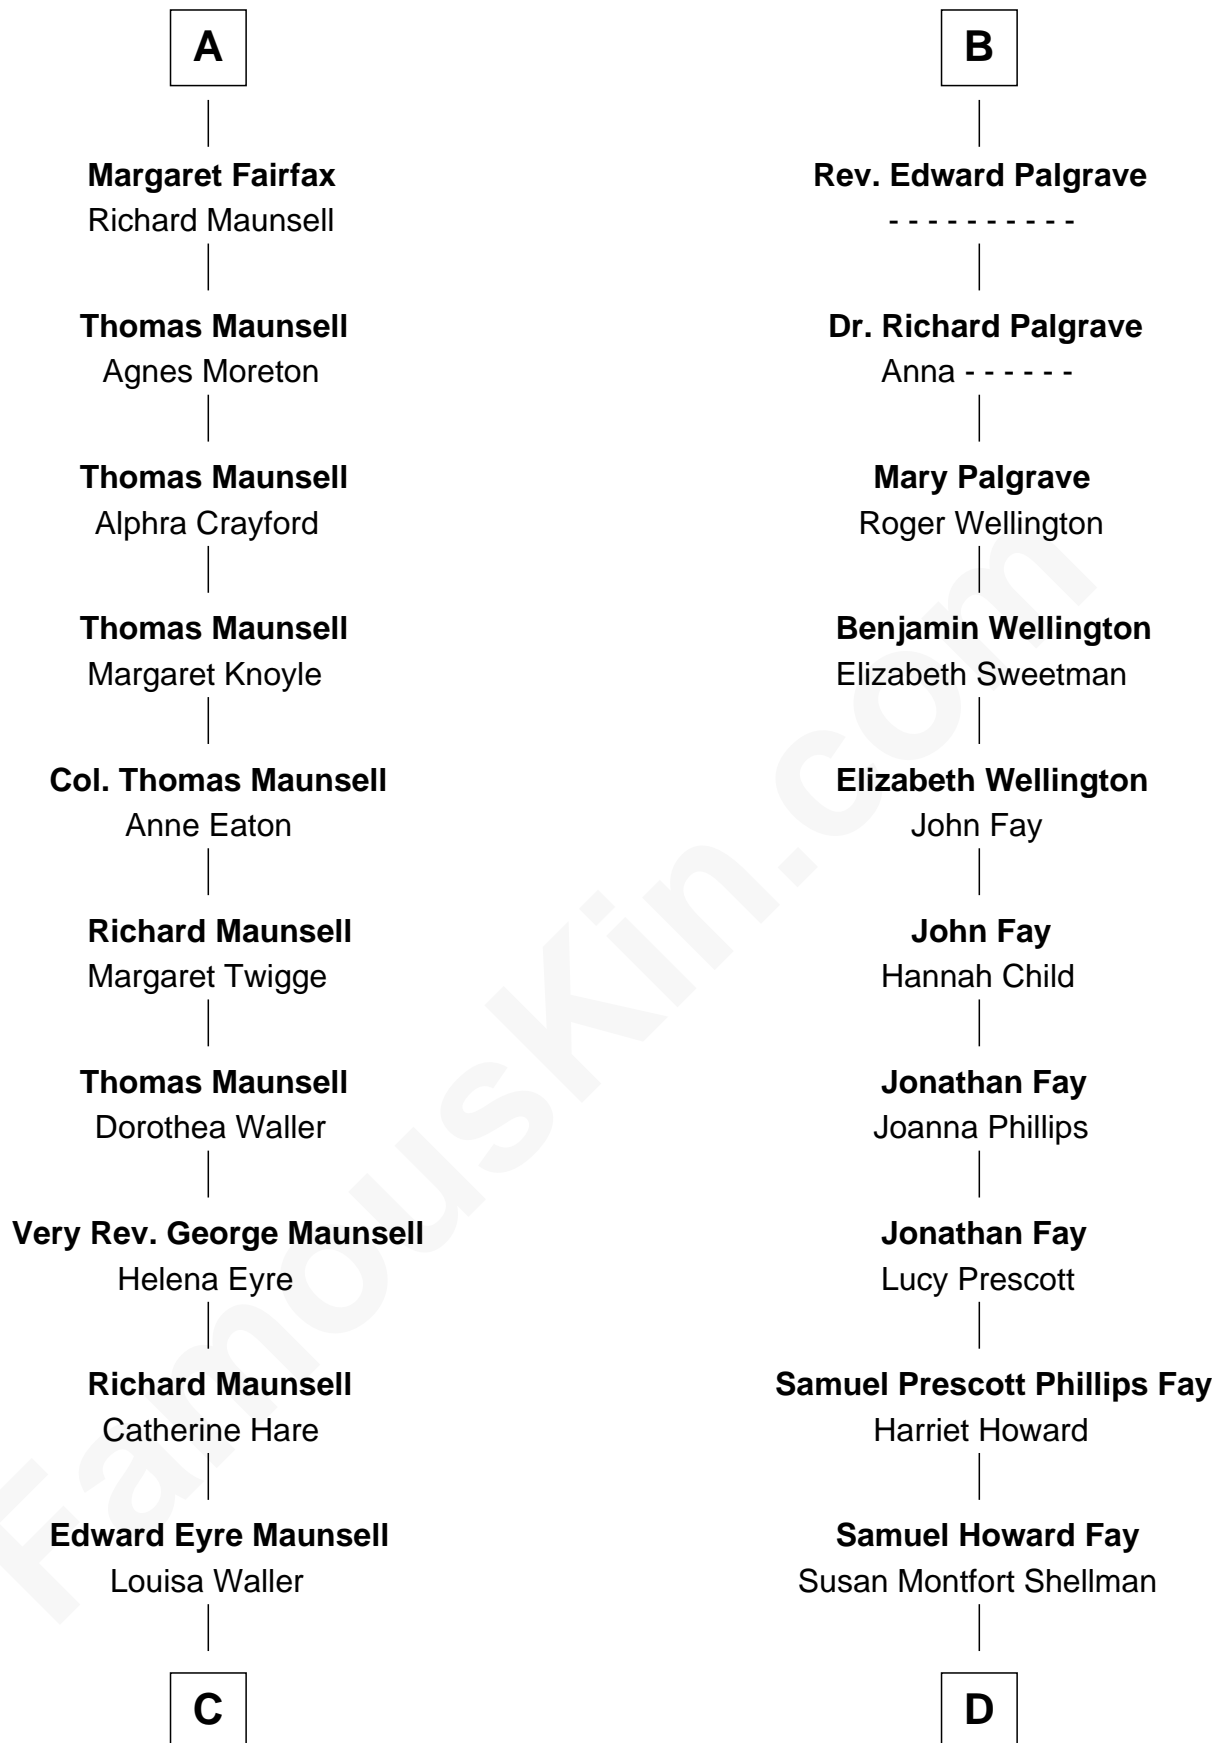

FamousKin.com Relationship Chart of

Phoebe Waller-Bridge

Theatre, TV and Movie Actress

20th cousin 1 time removed of

George H. W. Bush

41st U.S. President

C

Florence Catherine Maunsell

Prescott Sheldon Bush

Dorothy Wear Walker

George H. W. Bush

41st U.S. President