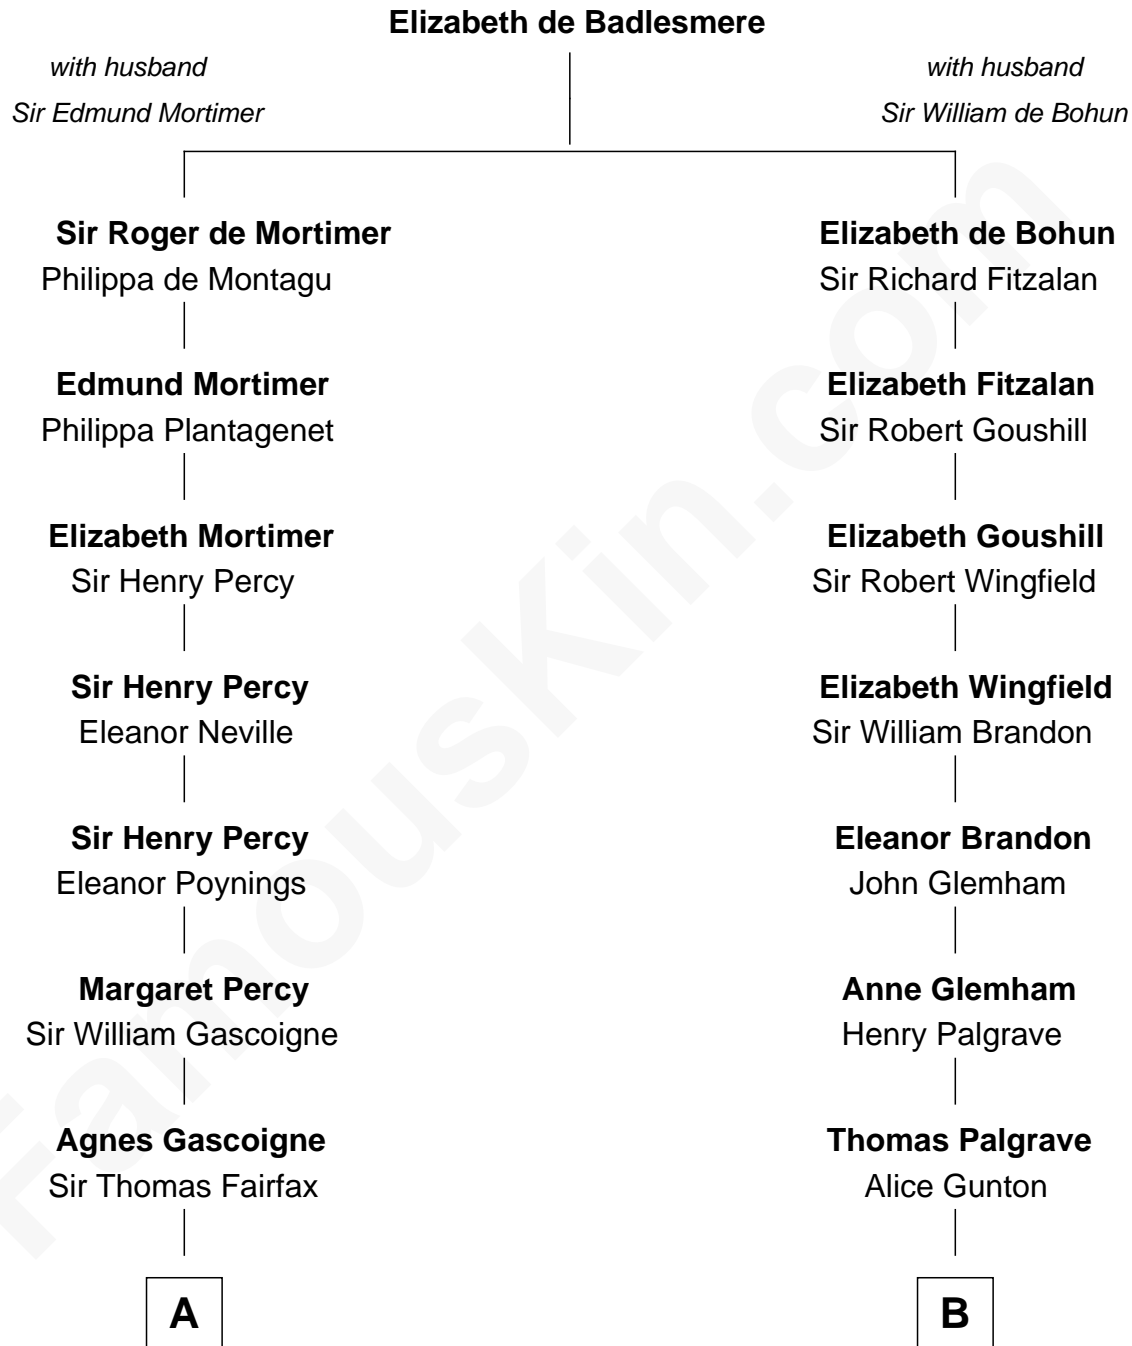

FamousKin.com Relationship Chart of

Phoebe Waller-Bridge

Theatre, TV and Movie Actress

20th cousin 1 time removed of

George H. W. Bush

41st U.S. President

C

Florence Catherine Maunsell