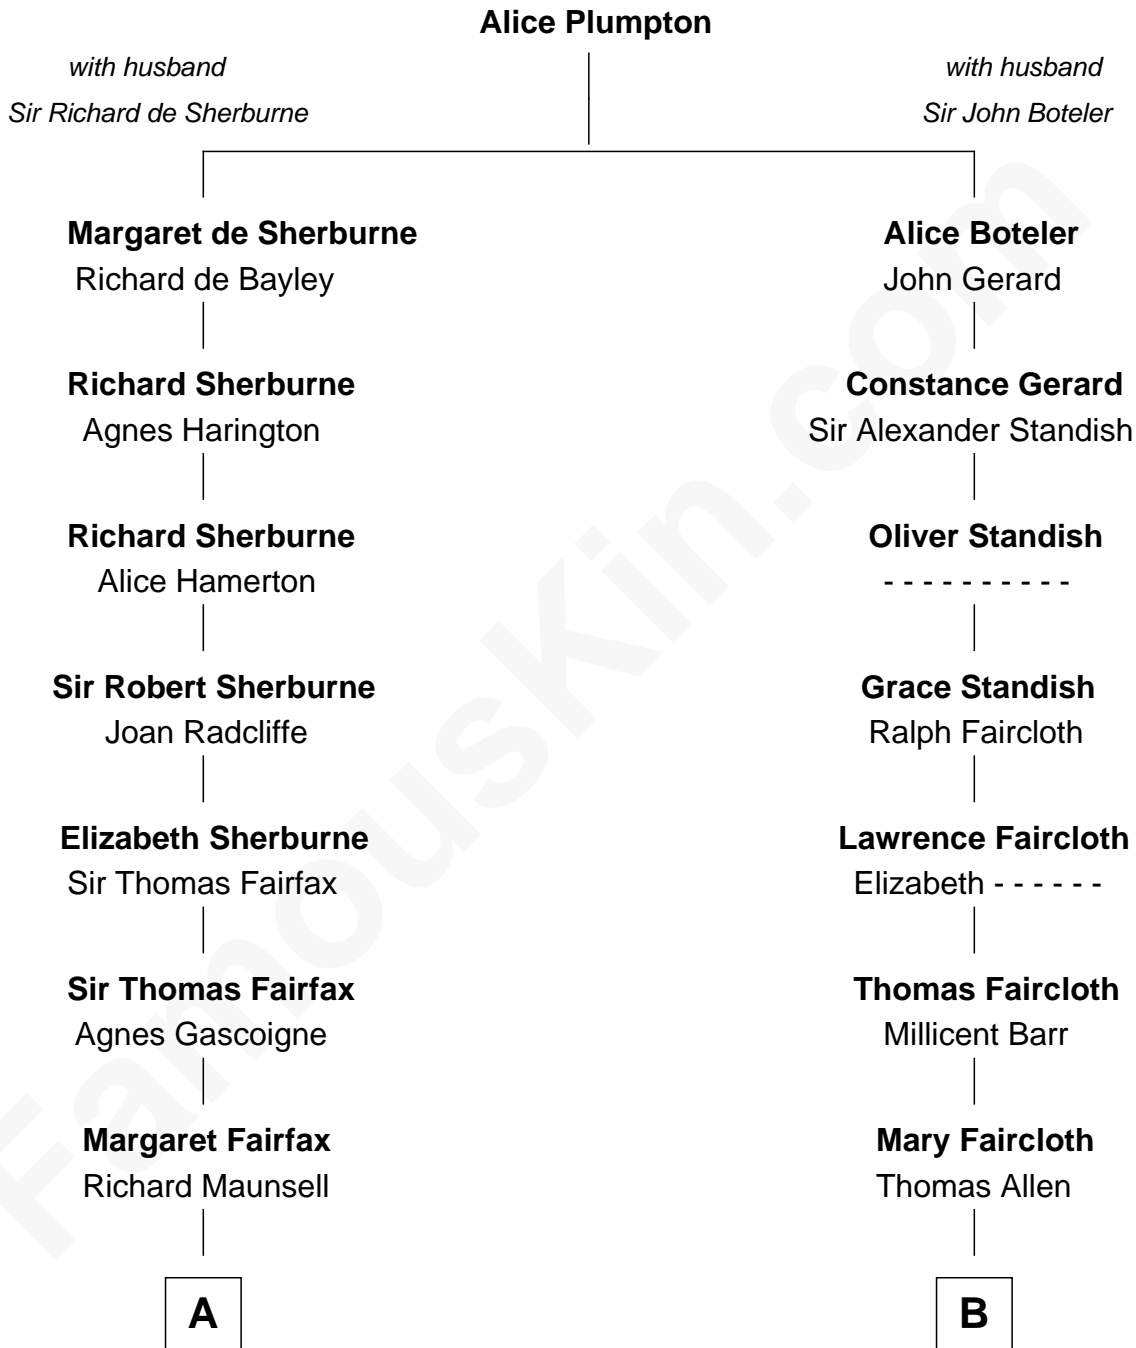

FamousKin.com
Relationship Chart of
Phoebe Waller-Bridge
Theatre, TV and Movie Actress

18th cousin 2 times removed of

George H. W. Bush
41st U.S. President

A

Thomas Maunsell

Agnes Moreton

Thomas Maunsell

Alphra Crayford

Thomas Maunsell

Margaret Knoyle

Col. Thomas Maunsell

Anne Eaton

Richard Maunsell

Margaret Twigge

Thomas Maunsell

Dorothea Waller