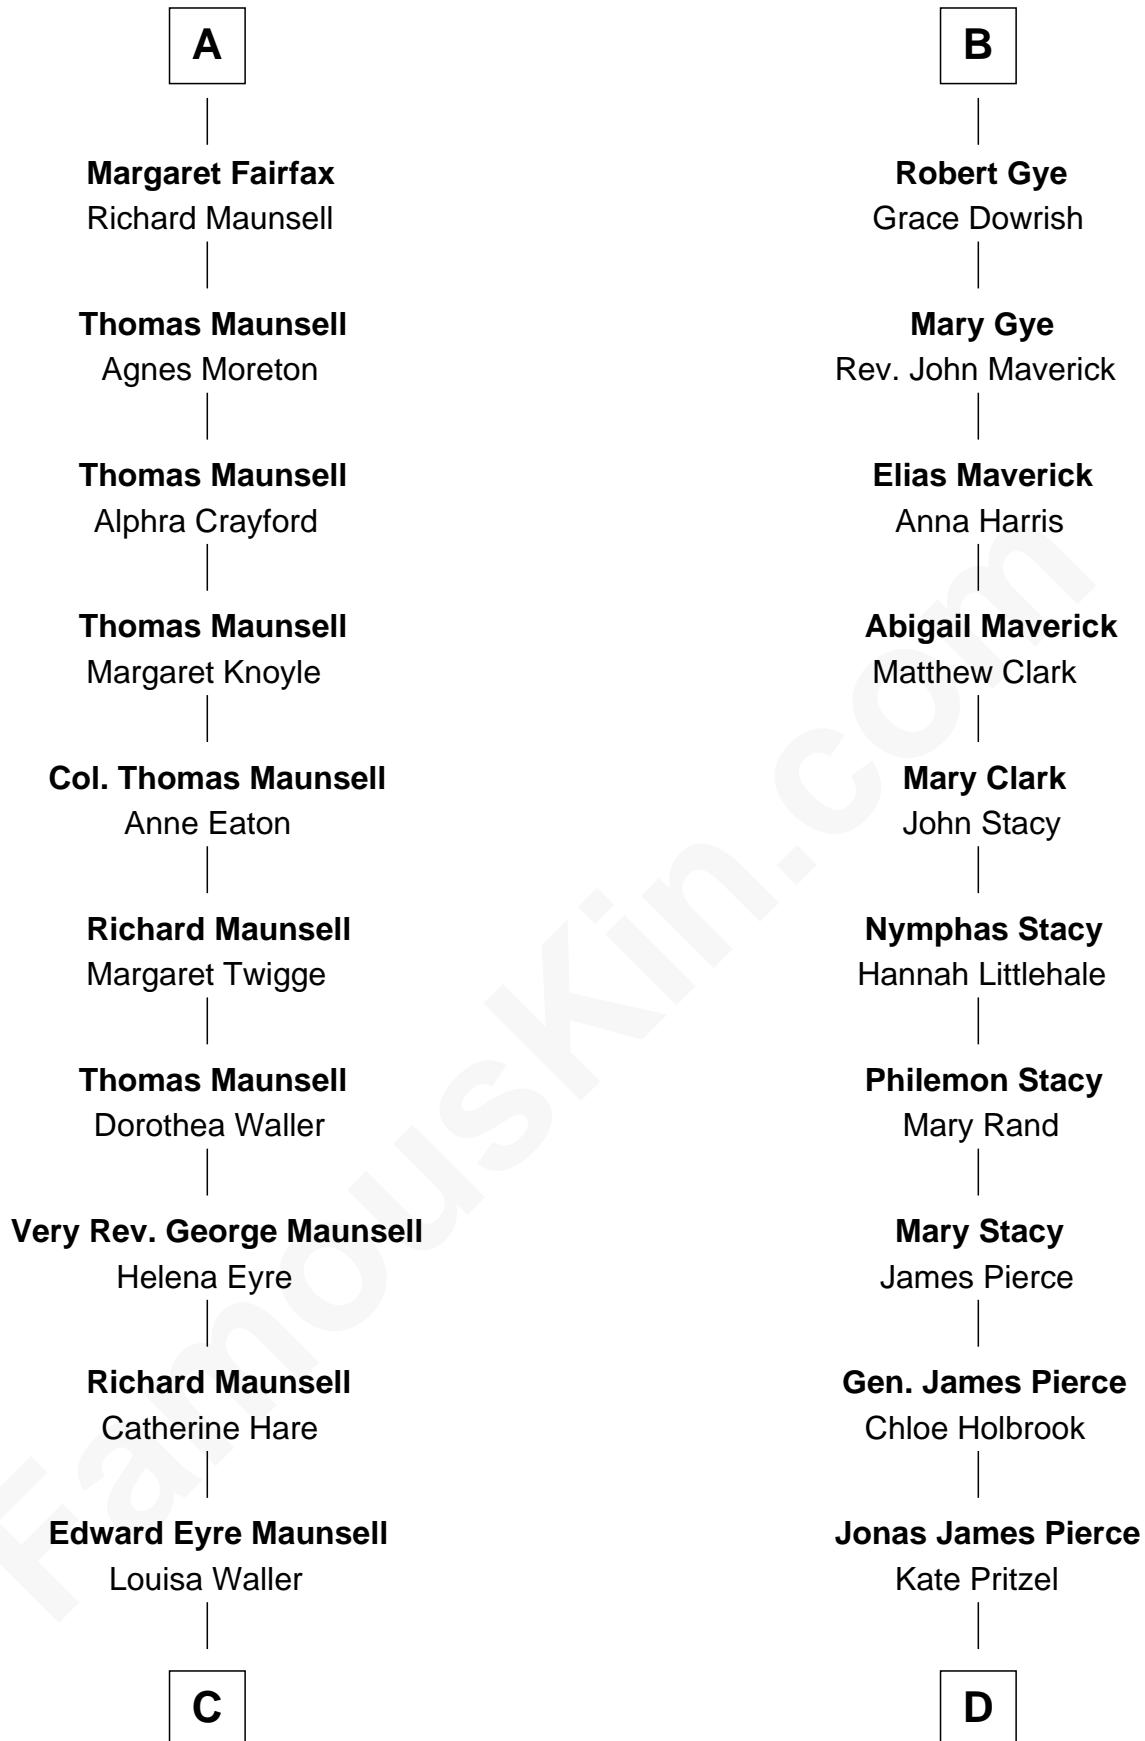

FamousKin.com

Relationship Chart of

Phoebe Waller-Bridge

Theatre, TV and Movie Actress

19th cousin 2 times removed of

Barbara (Pierce) Bush

First Lady of President George H.W. Bush

C