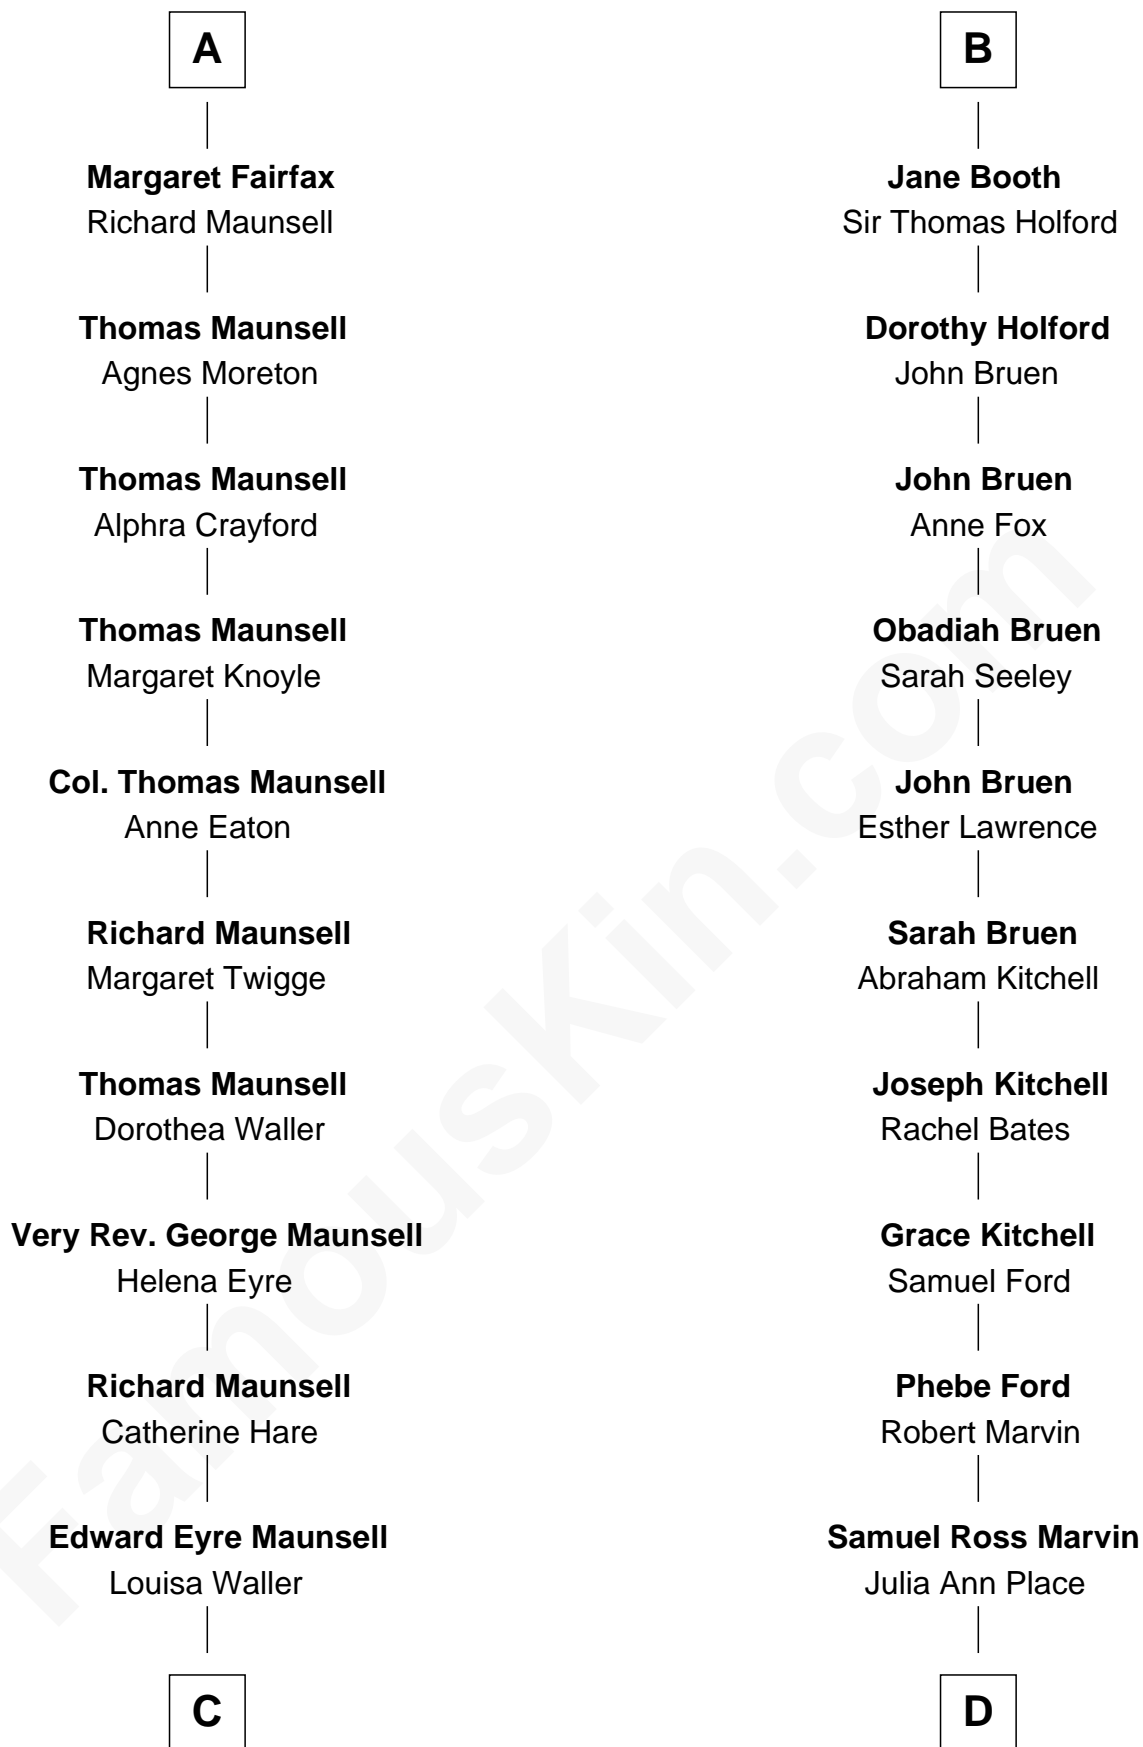

**FamousKin.com**  
**Relationship Chart of**  
**Phoebe Waller-Bridge**  
*Theatre, TV and Movie Actress*

21st cousin of

**George W. Bush**  
*43rd U.S. President*

**C**

**Florence Catherine Maunsell**

Rev. Theodosius Cotterell Henry Ward-Boughton-Leigh

**Phoebe Waller-Bridge**

*Theatre, TV and Movie Actress*

**D**

**Jerome Place Marvin**

Martha Ann Stokes

**Mabel Marvin**

Scott Pierce

**Marvin Pierce**

Pauline Robinson

**Barbara Pierce**

George Herbert Walker Bush

**George W. Bush**

*43rd U.S. President*