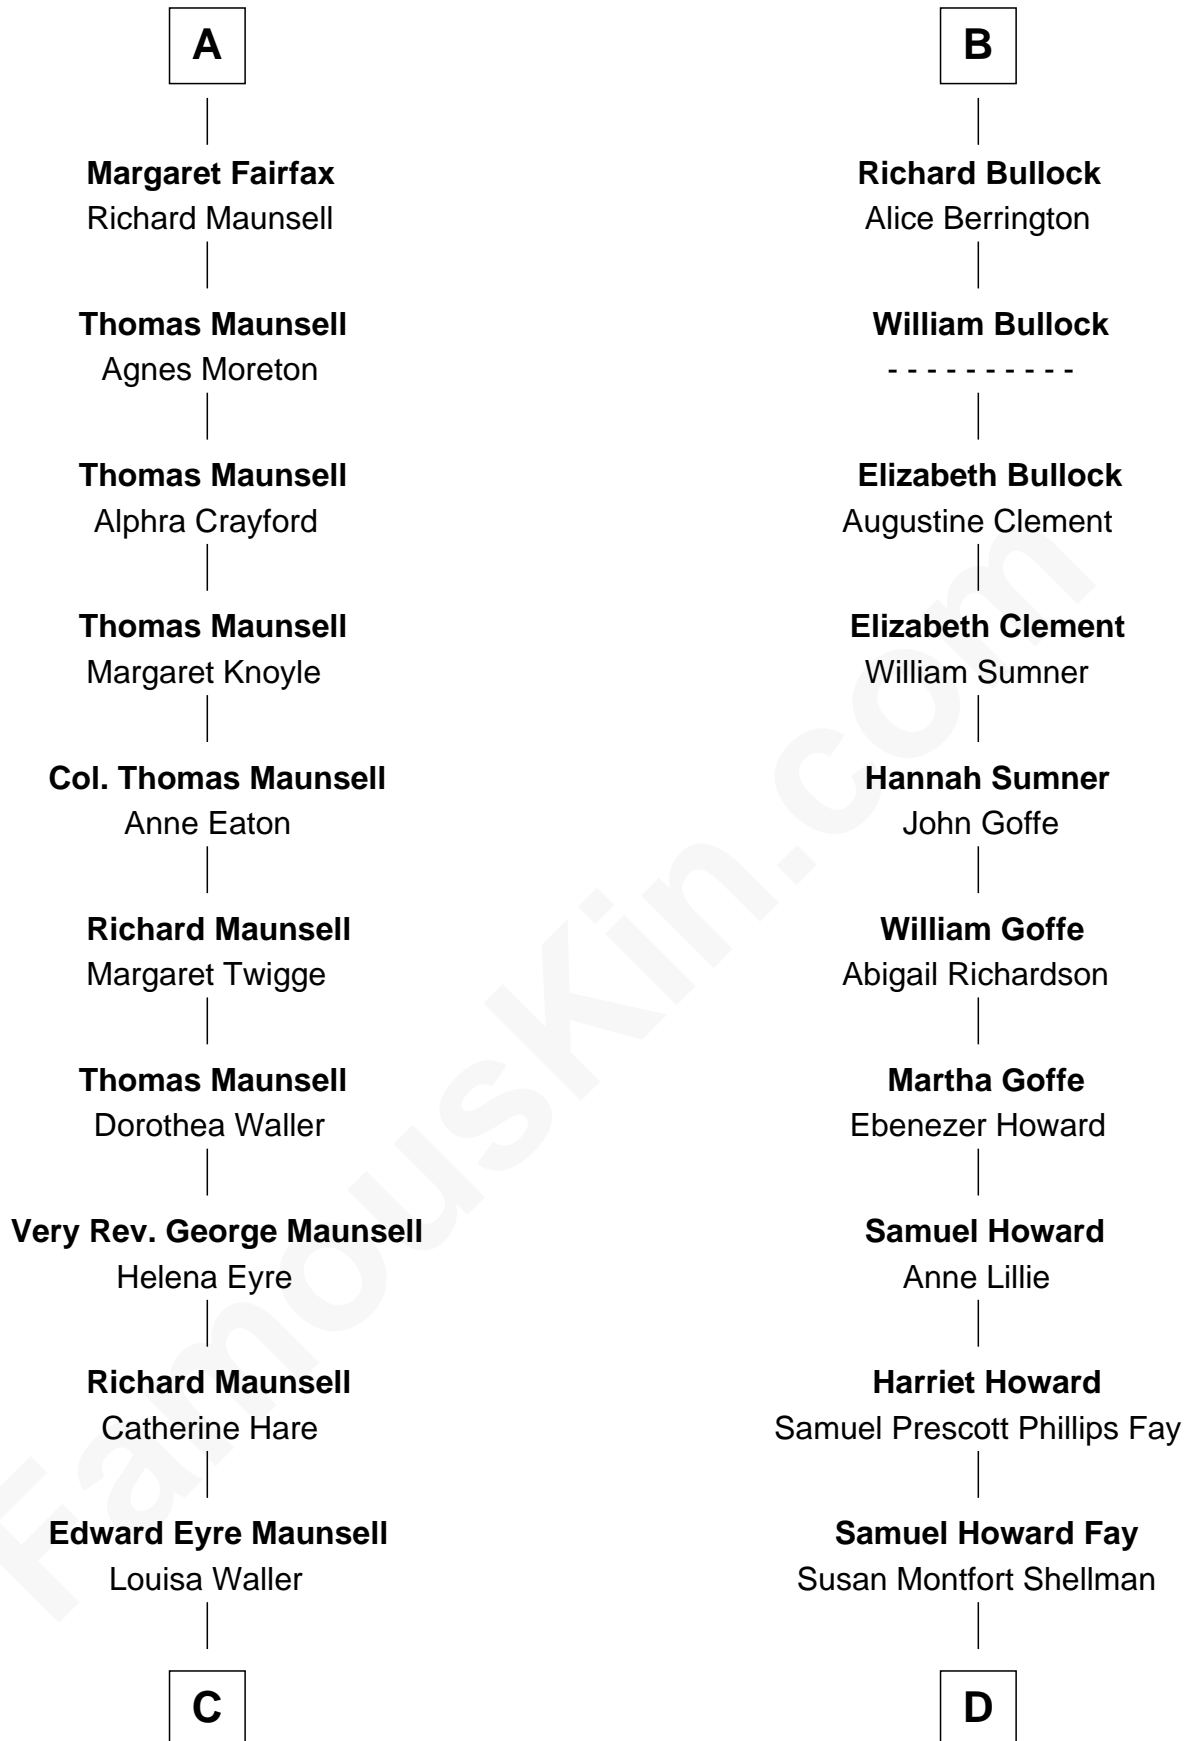

**FamousKin.com**  
**Relationship Chart of**  
**Phoebe Waller-Bridge**  
*Theatre, TV and Movie Actress*

21st cousin of

**George W. Bush**  
*43rd U.S. President*

**William de Montagu**  
 Katherine de Grandison

**Samuel Prescott Bush**

Flora Sheldon

**Prescott Sheldon Bush**

Dorothy Wear Walker

**George Herbert Walker Bush**

Barbara Pierce

**George W. Bush**

*43rd U.S. President*