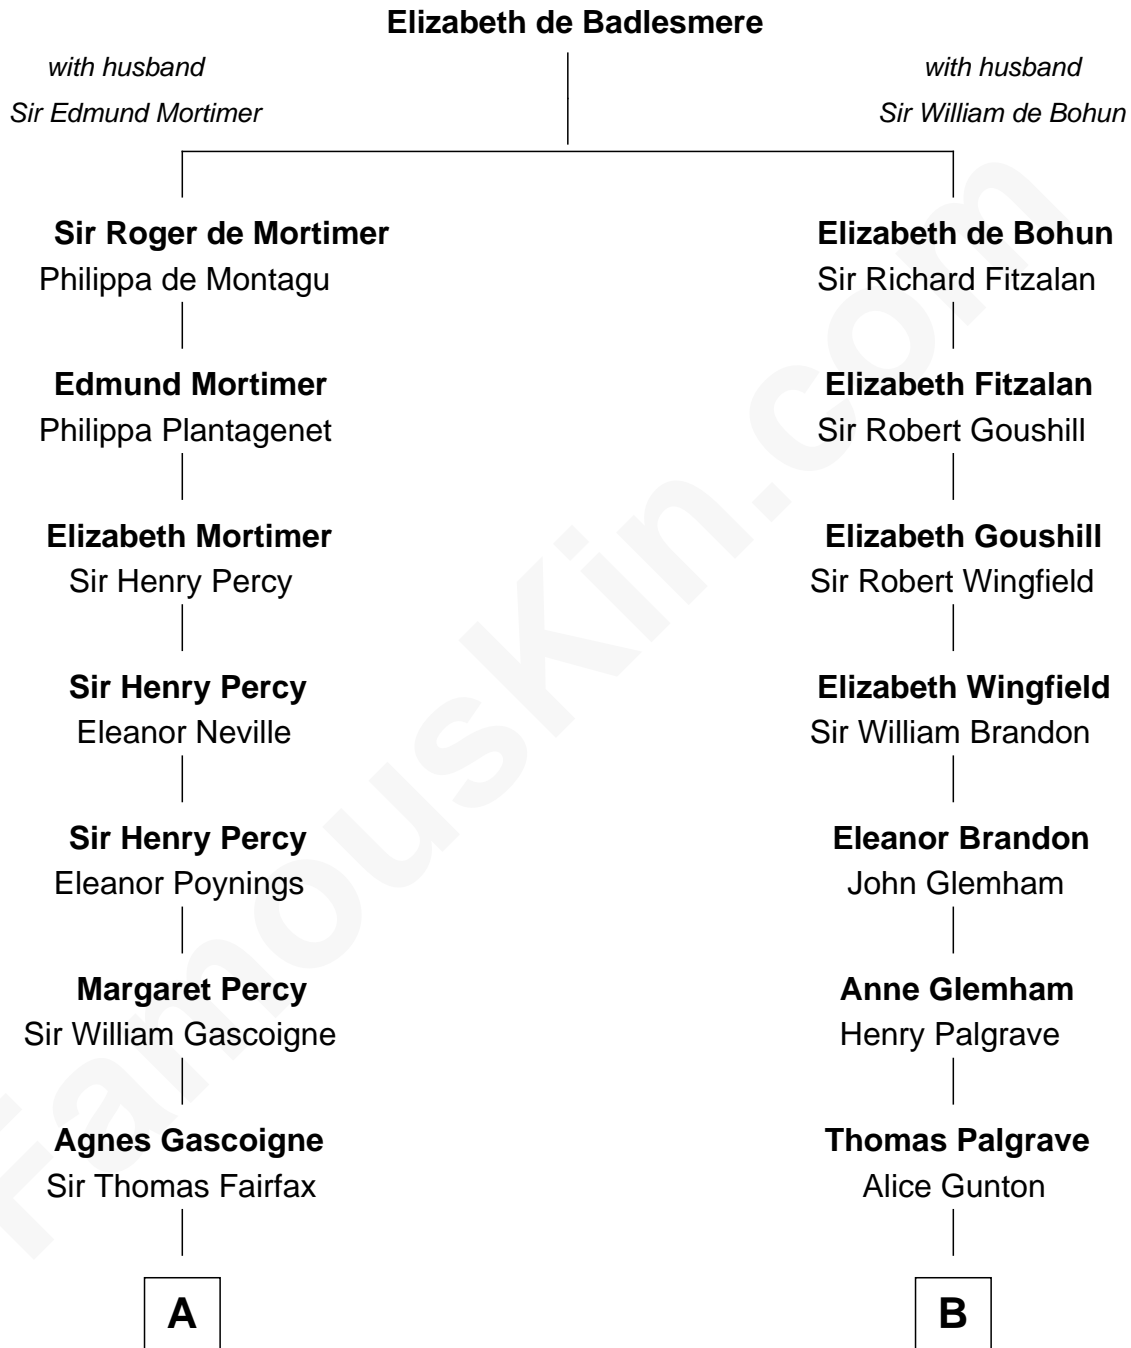

FamousKin.com
Relationship Chart of
Phoebe Waller-Bridge
Theatre, TV and Movie Actress

21st cousin of

George W. Bush
43rd U.S. President

C

Florence Catherine Maunsell

Rev. Theodosius Cotterell Henry Ward-Boughton-Leigh