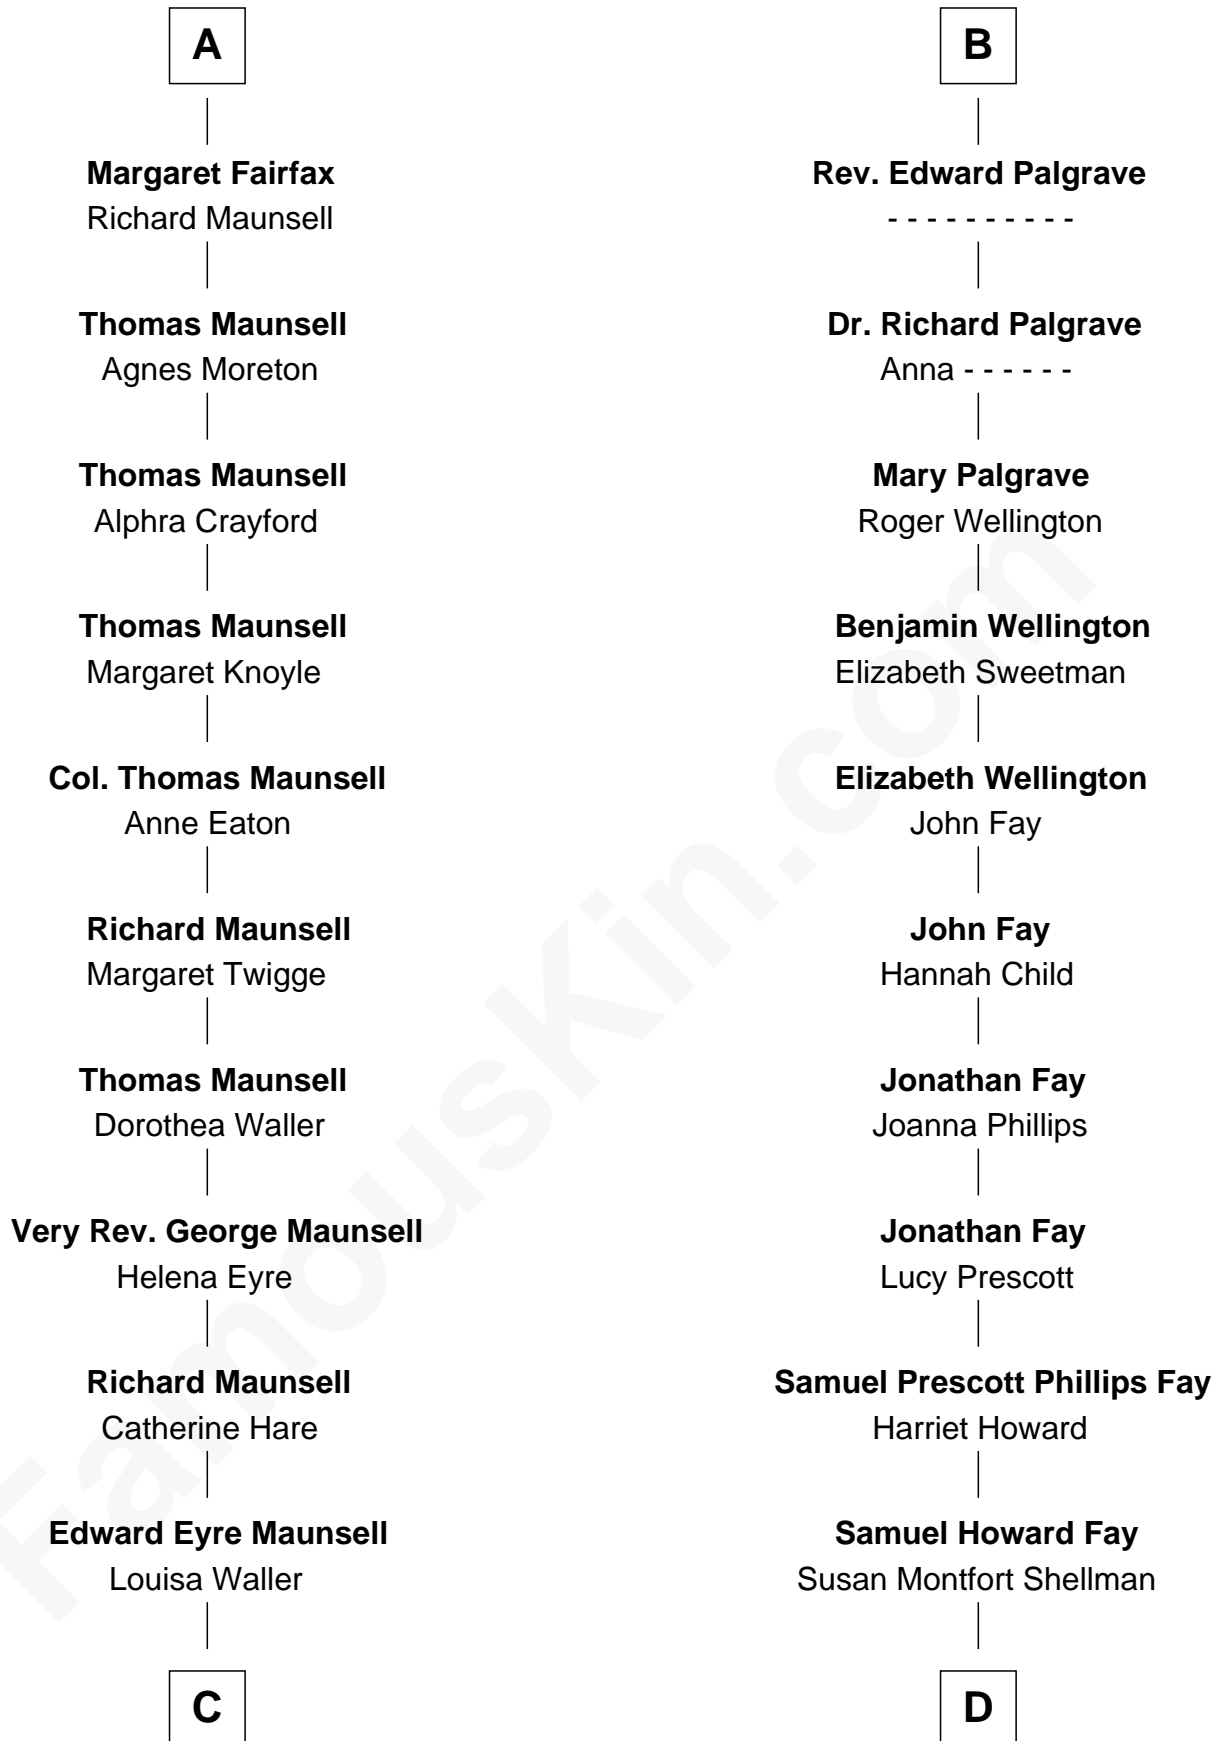

FamousKin.com
Relationship Chart of
Phoebe Waller-Bridge
Theatre, TV and Movie Actress

21st cousin of

George W. Bush
43rd U.S. President

C

Florence Catherine Maunsell

Rev. Theodosius Cotterell Henry Ward-Boughton-Leigh

Theatre, TV and Movie Actress

D

Harriet Eleanor Fay

Rev. James Smith Bush

Samuel Prescott Bush

Flora Sheldon

Prescott Sheldon Bush

Dorothy Wear Walker