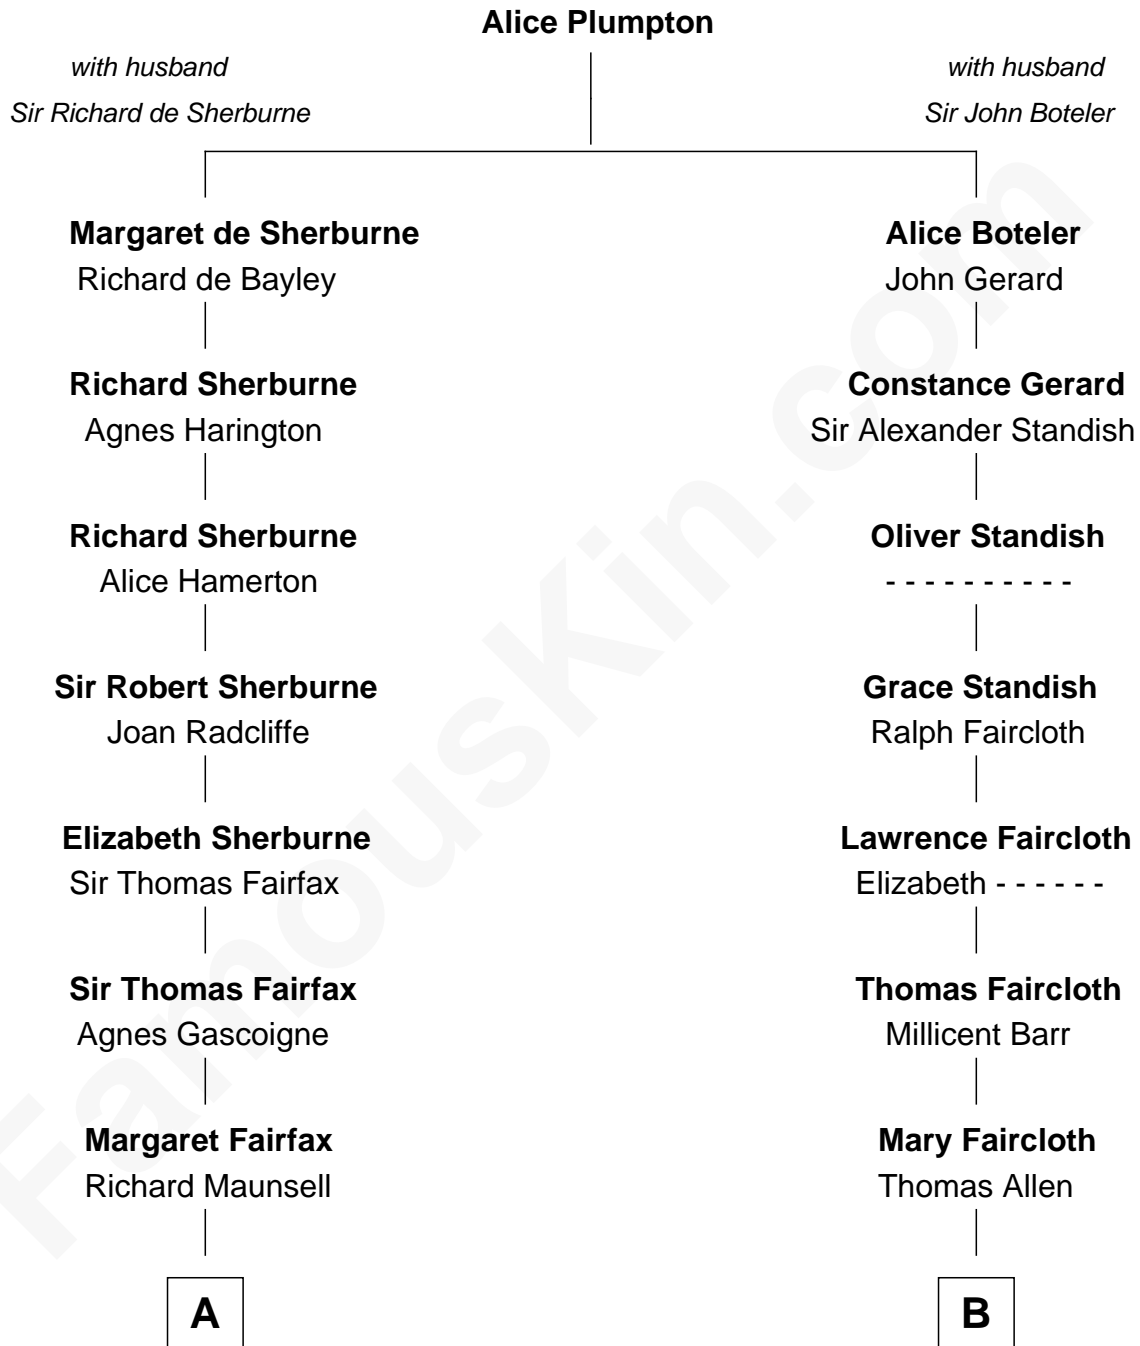

## Relationship Chart of

### Phoebe Waller-Bridge

Theatre, TV and Movie Actress

19th cousin 1 time removed of

### George W. Bush

43rd U.S. President

**A**

**Thomas Maunsell**

Agnes Moreton

**Thomas Maunsell**

Alphra Crayford

**Thomas Maunsell**