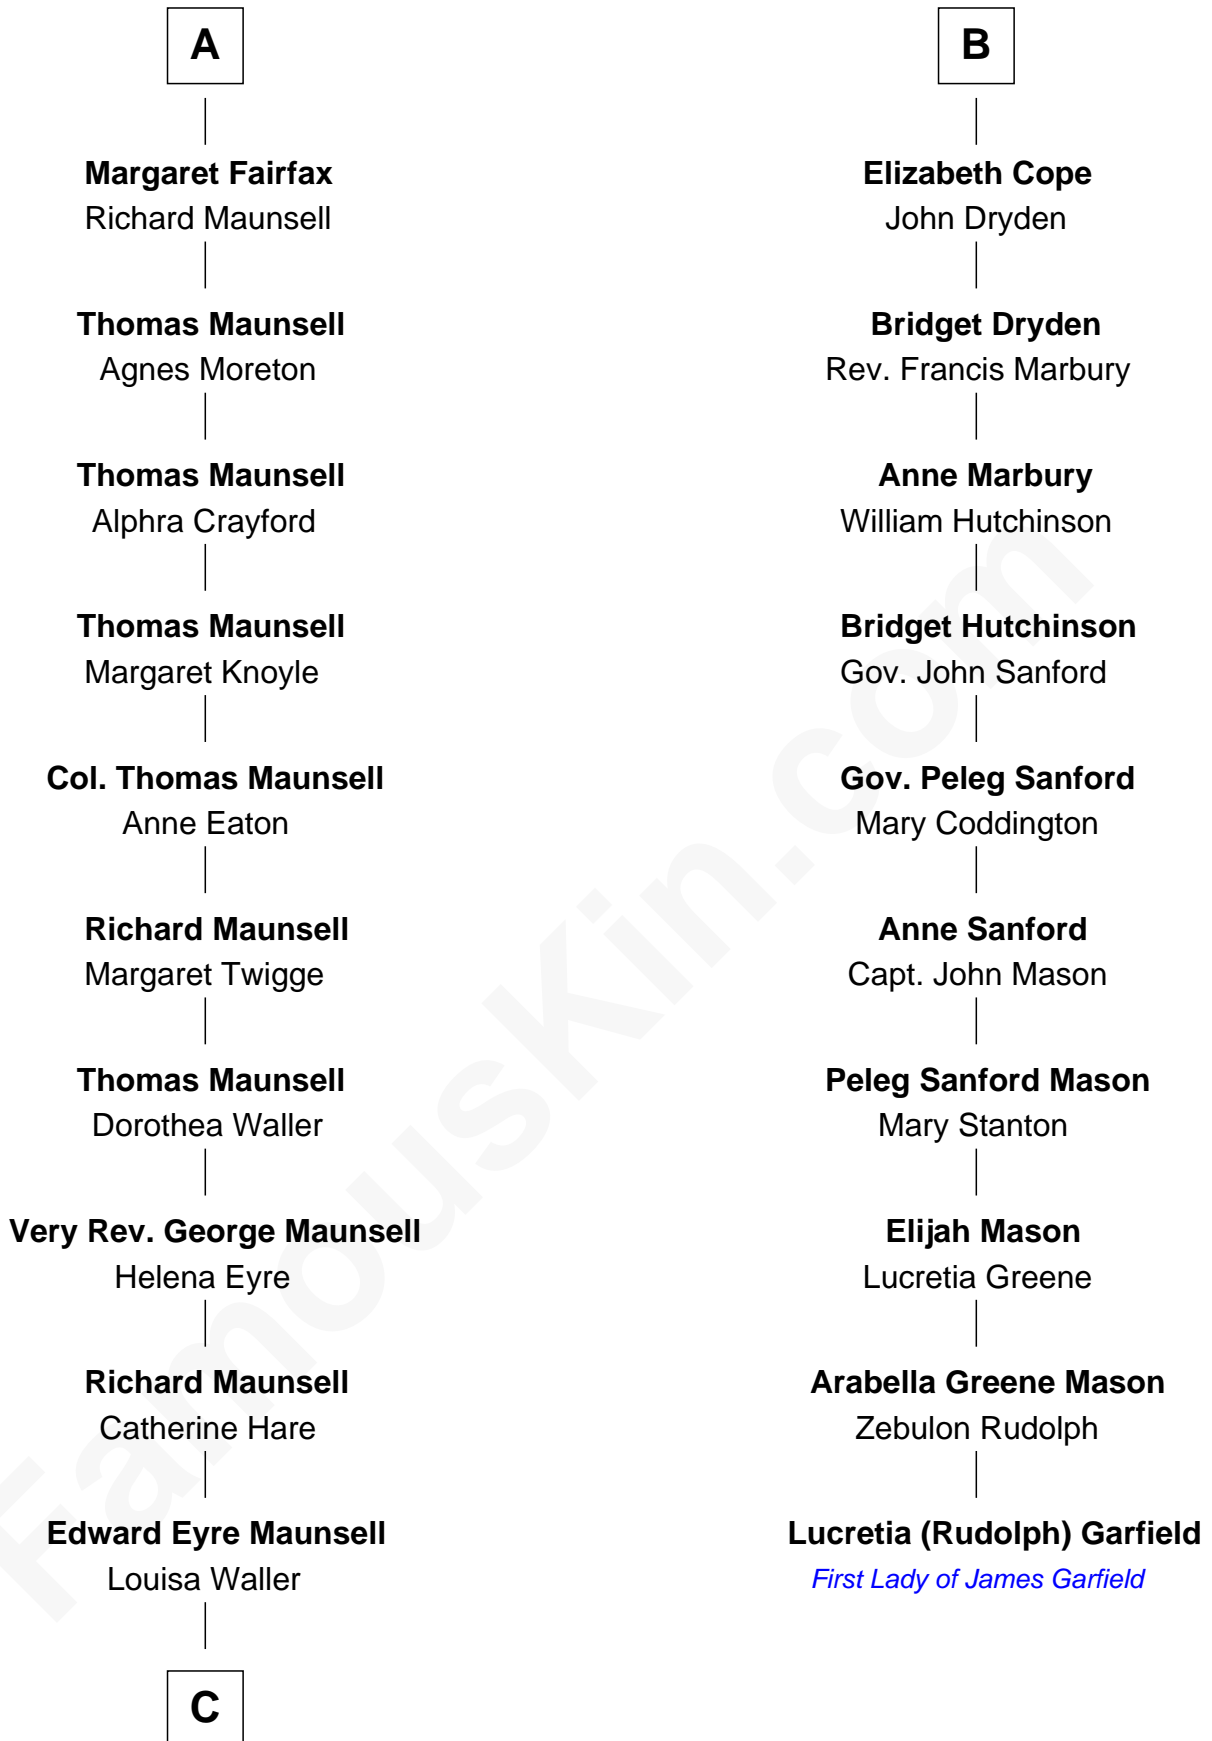

FamousKin.com

Relationship Chart of

Phoebe Waller-Bridge

Theatre, TV and Movie Actress

16th cousin 5 times removed of

Lucretia (Rudolph) Garfield

First Lady of President James Garfield

C