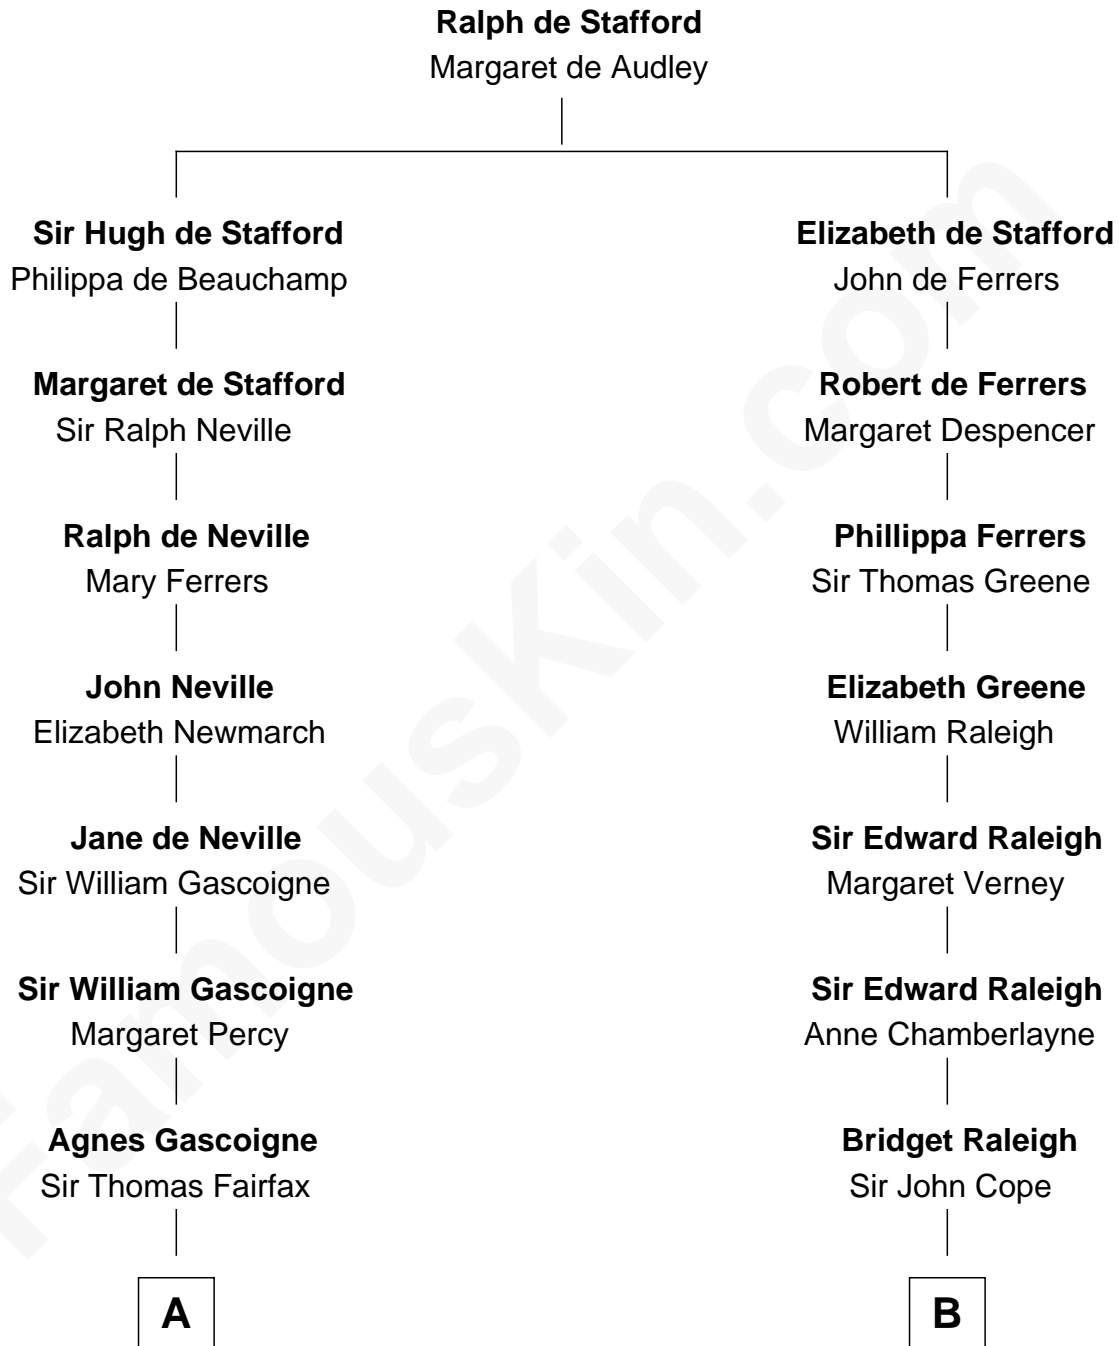

FamousKin.com

Relationship Chart of

Phoebe Waller-Bridge

Theatre, TV and Movie Actress

16th cousin 5 times removed of

Lucretia (Rudolph) Garfield

First Lady of President James Garfield

C