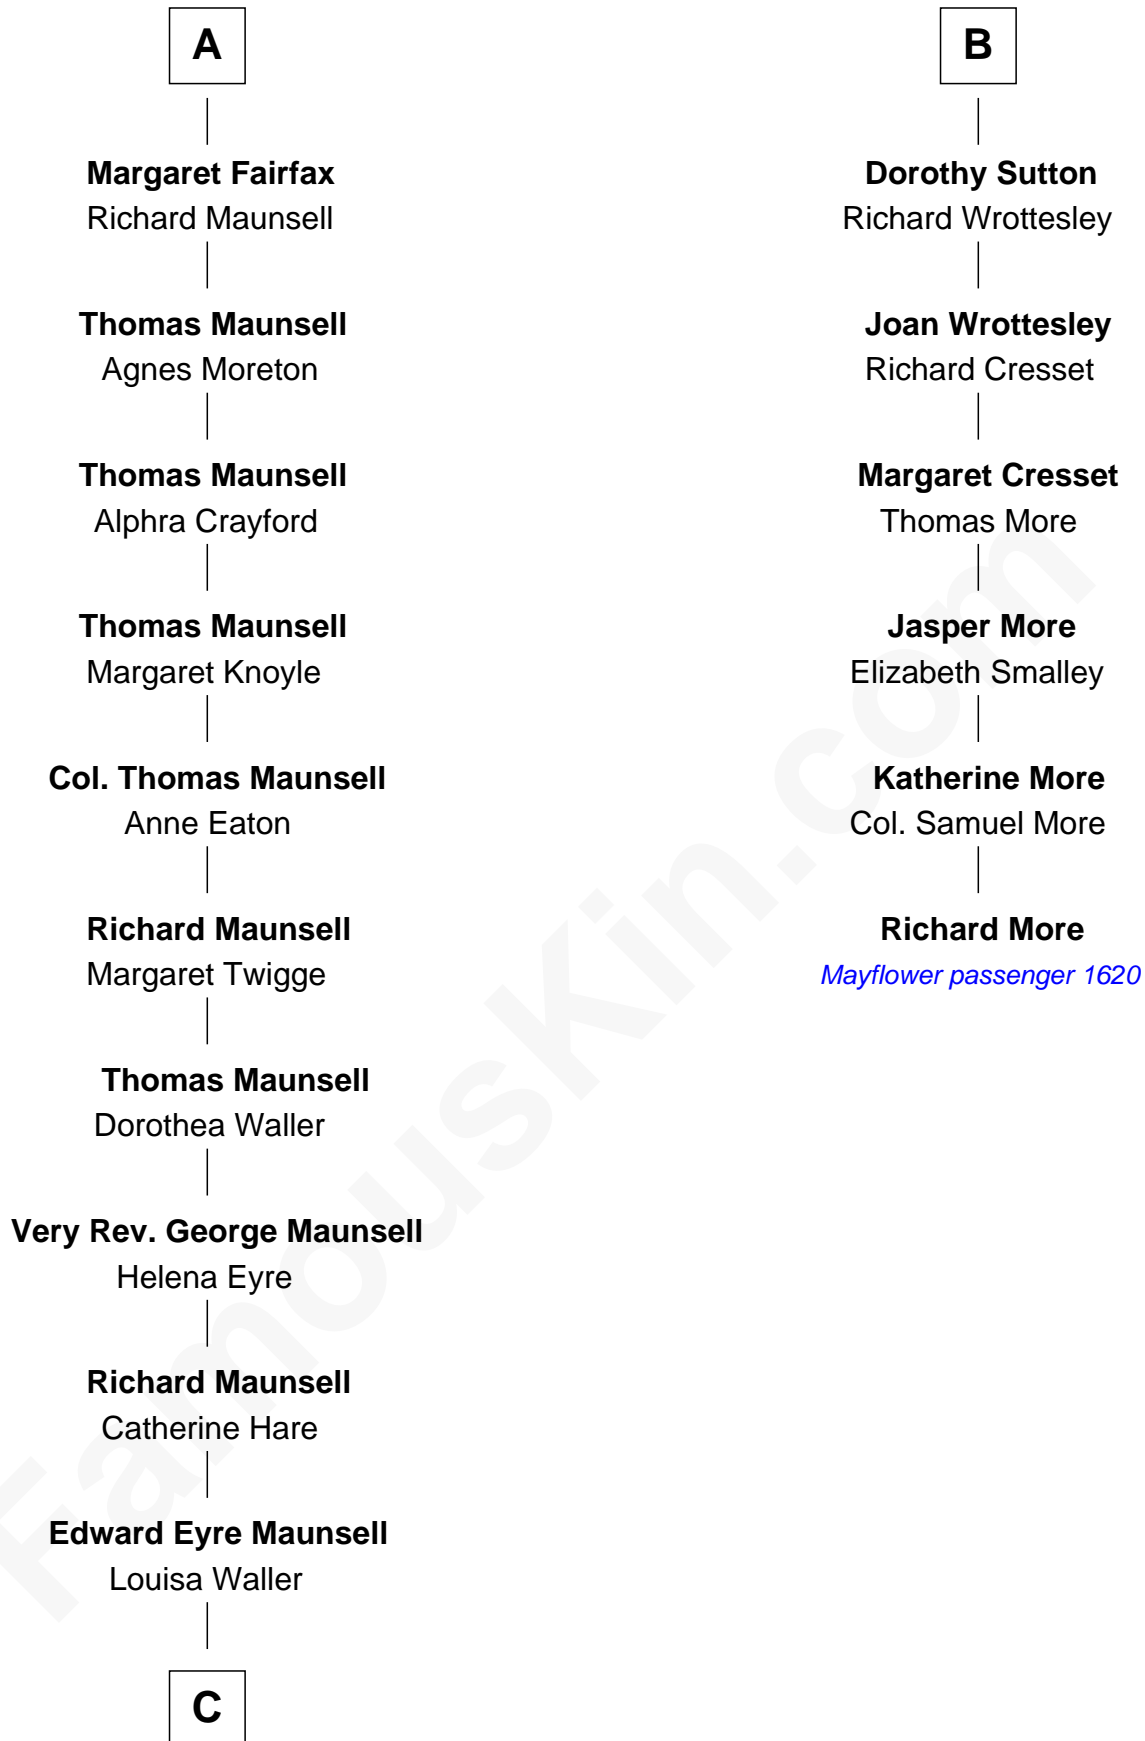

FamousKin.com

Relationship Chart of

Phoebe Waller-Bridge

Theatre, TV and Movie Actress

12th cousin 9 times removed of

Richard More

(c1614 - c1696) Mayflower passenger 1620

MAYFLOWER