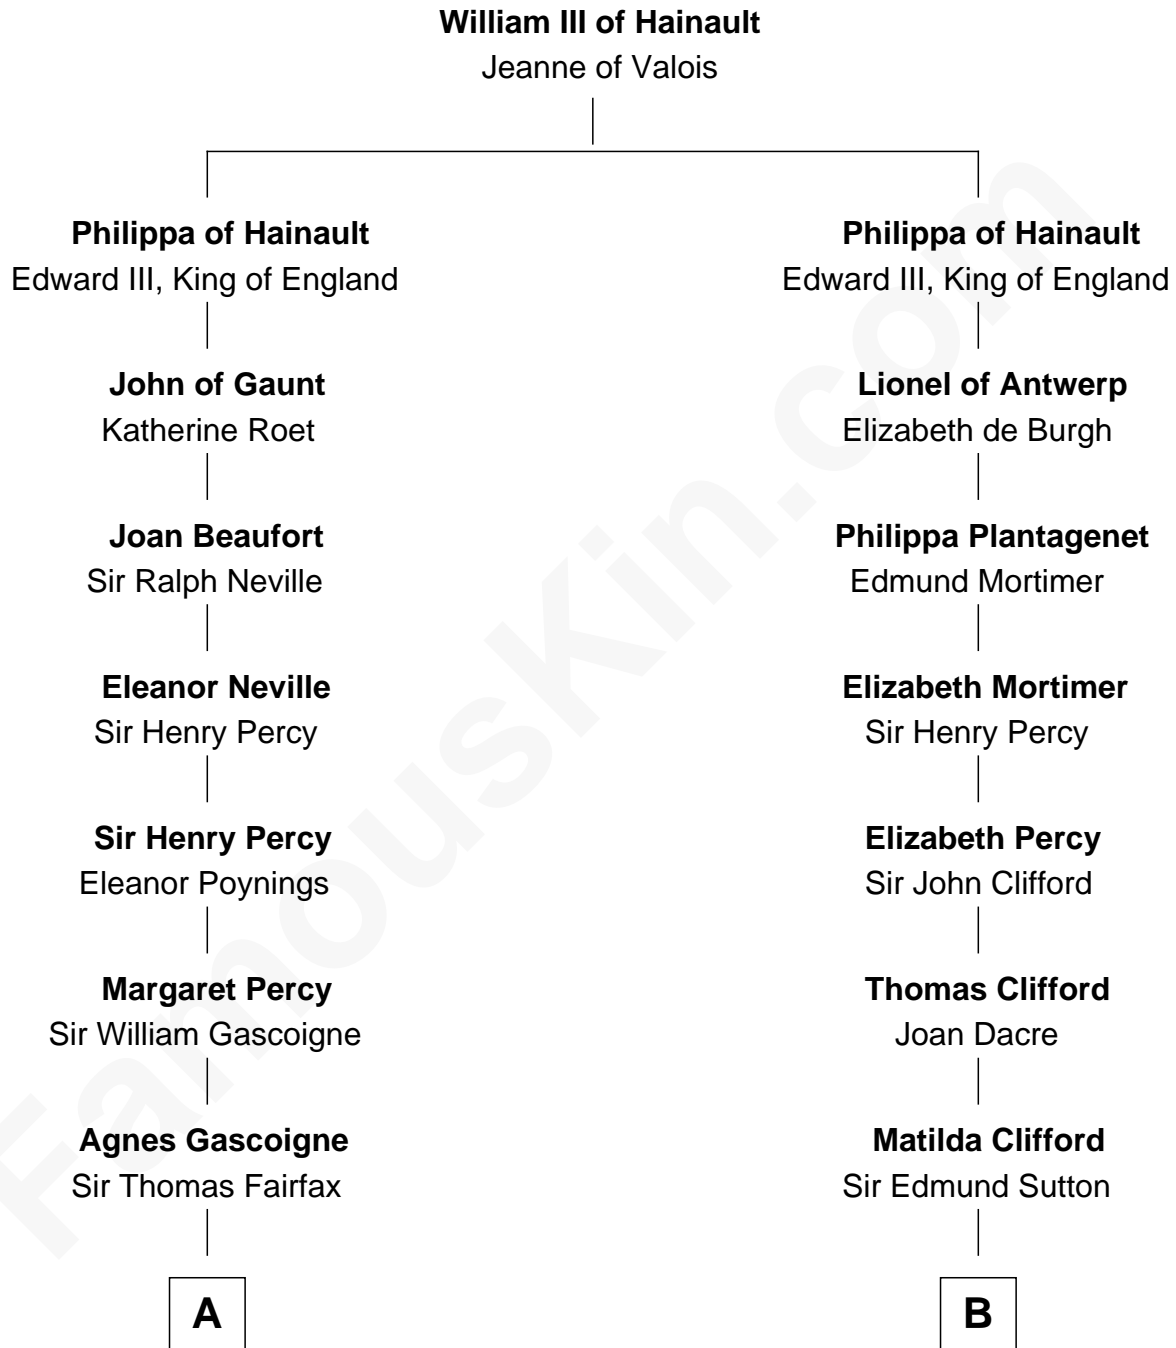

FamousKin.com

Relationship Chart of

Phoebe Waller-Bridge

Theatre, TV and Movie Actress

12th cousin 9 times removed of

Richard More

(c1614 - c1696) Mayflower passenger 1620

MAYFLOWER