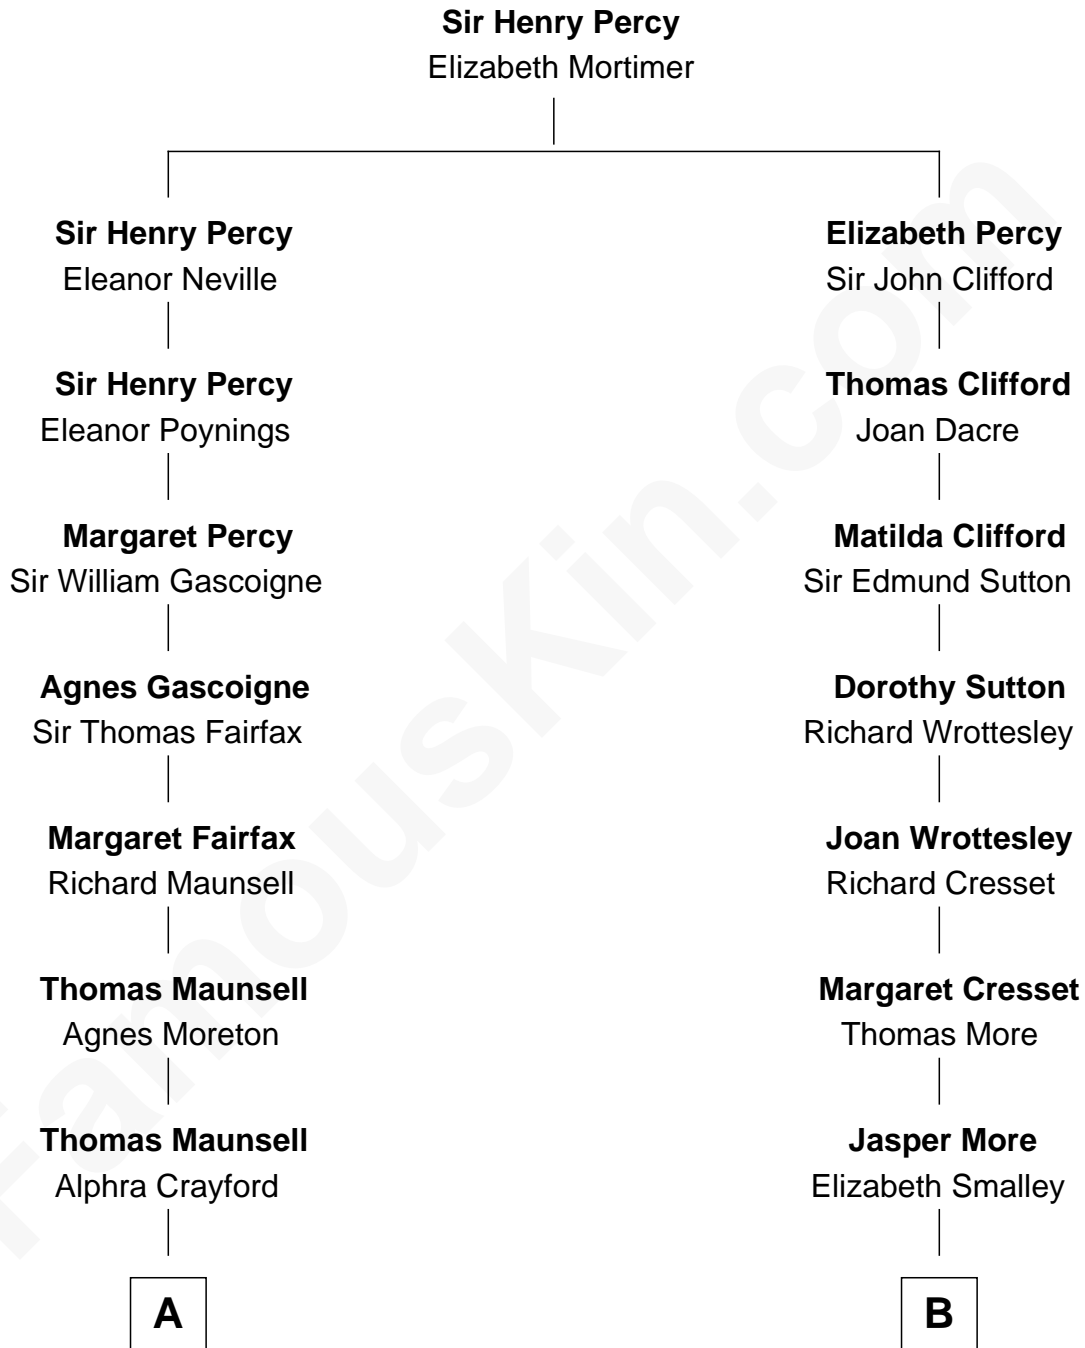

FamousKin.com

Relationship Chart of

Phoebe Waller-Bridge

Theatre, TV and Movie Actress

8th cousin 10 times removed of

Richard More

(c1614 - c1696) Mayflower passenger 1620

MAYFLOWER