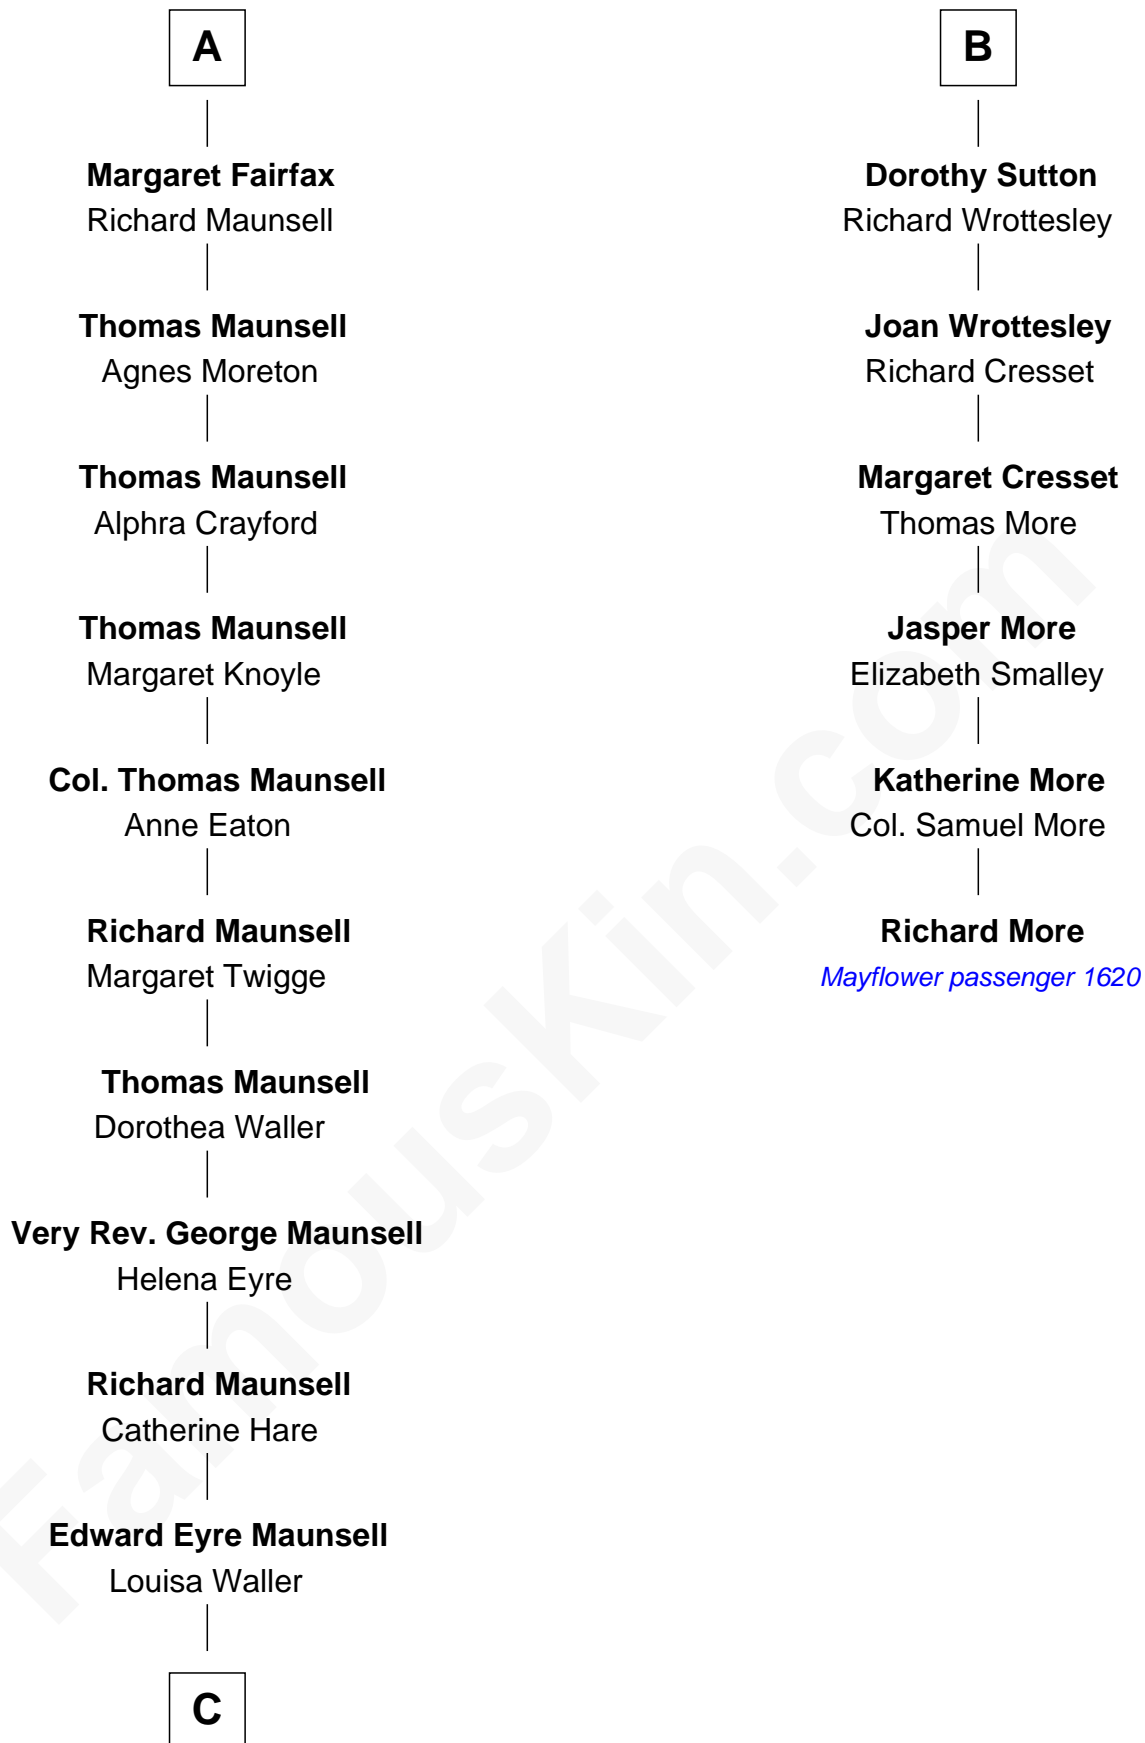

## Relationship Chart of

### Phoebe Waller-Bridge

Theatre, TV and Movie Actress

12th cousin 9 times removed of

**Richard More**

(c1614 - c1696) Mayflower passenger 1620

**MAYFLOWER**

**C**

**Florence Catherine Maunsell**