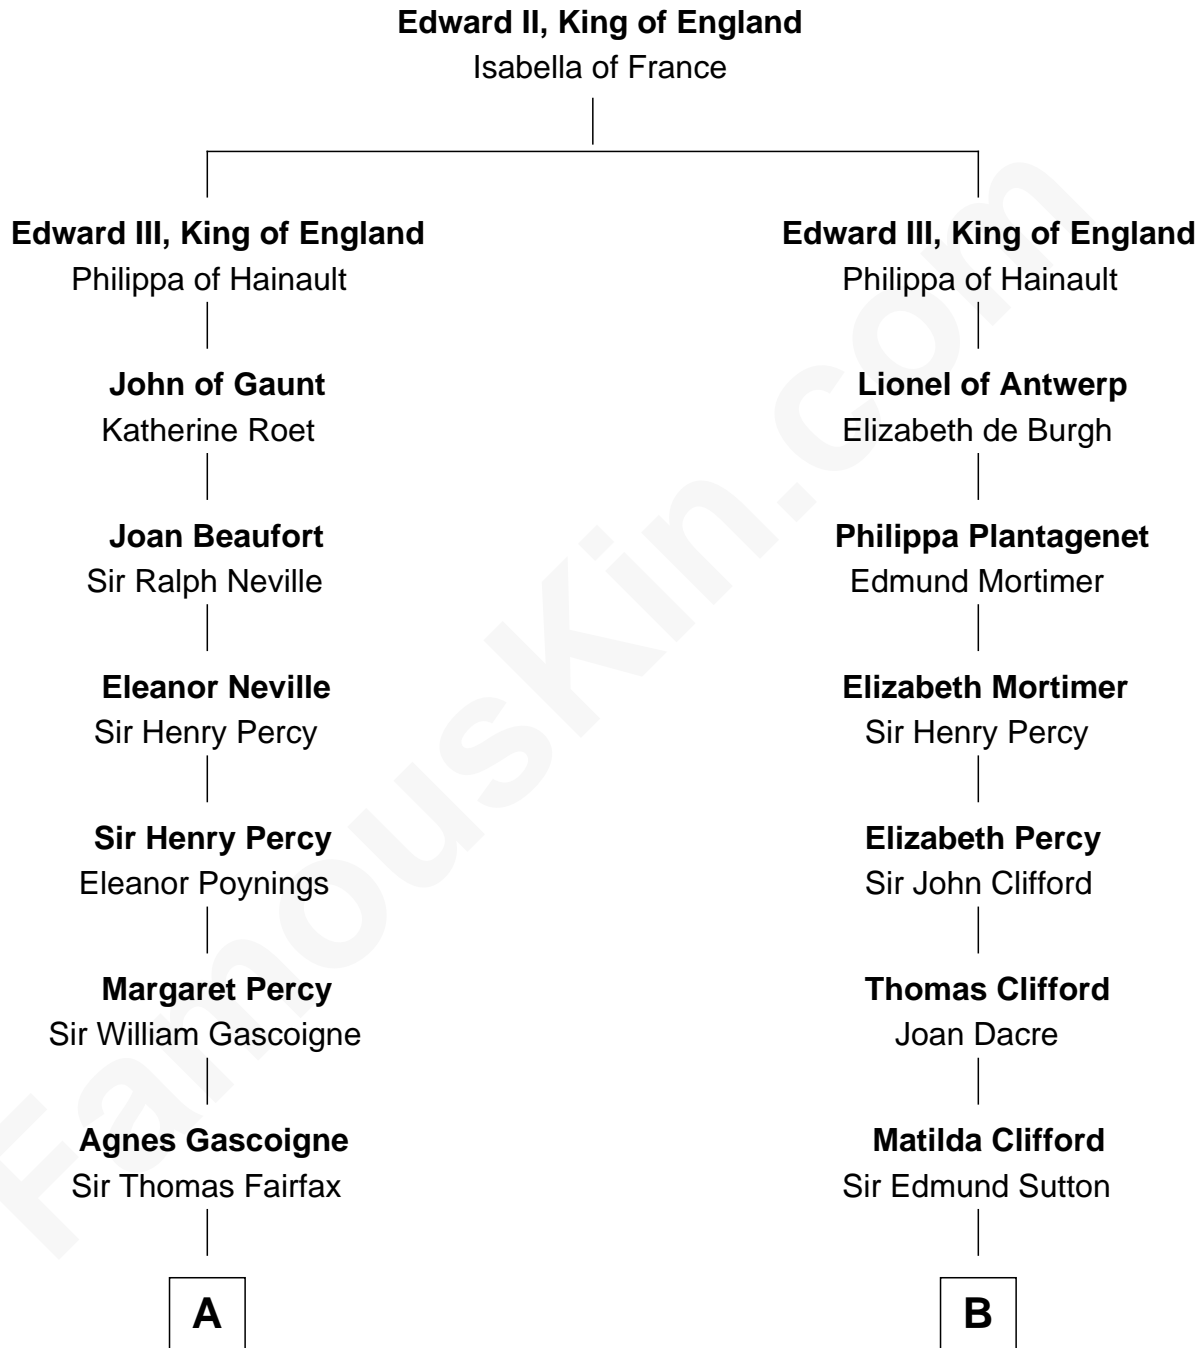

## Relationship Chart of

### Phoebe Waller-Bridge

Theatre, TV and Movie Actress

12th cousin 9 times removed of

**Richard More**

(c1614 - c1696) Mayflower passenger 1620

**MAYFLOWER**

**C**

**Florence Catherine Maunsell**