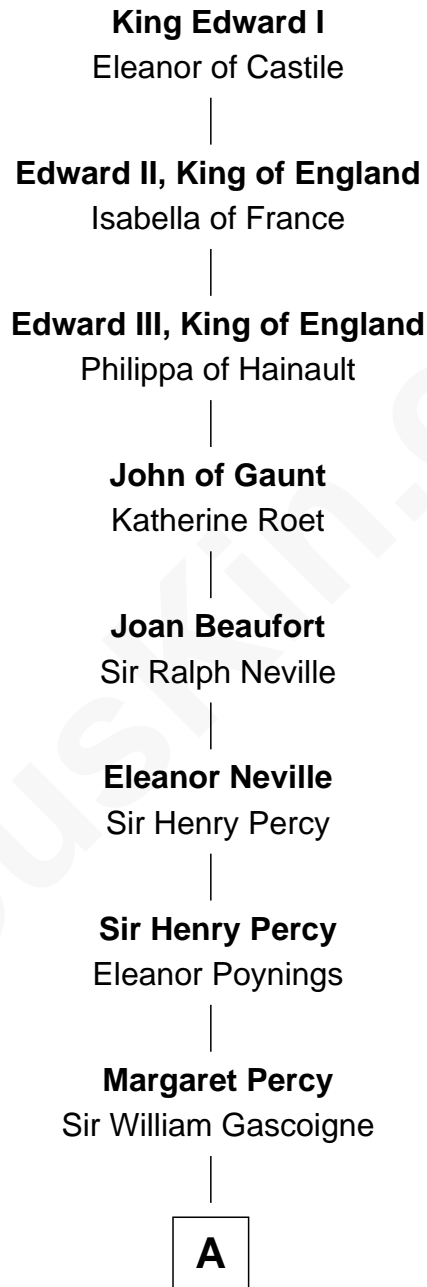

# FamousKin.com Relationship Chart of

**Phoebe Waller-Bridge**

*Theatre, TV and Movie Actress*

21st Great-granddaughter of

**King Edward I**

*King of England*

**A**

**Agnes Gascoigne**

Sir Thomas Fairfax

**Margaret Fairfax**

Richard Maunsell

**Thomas Maunsell**

Agnes Moreton

**Thomas Maunsell**

Alphra Crayford

**Thomas Maunsell**