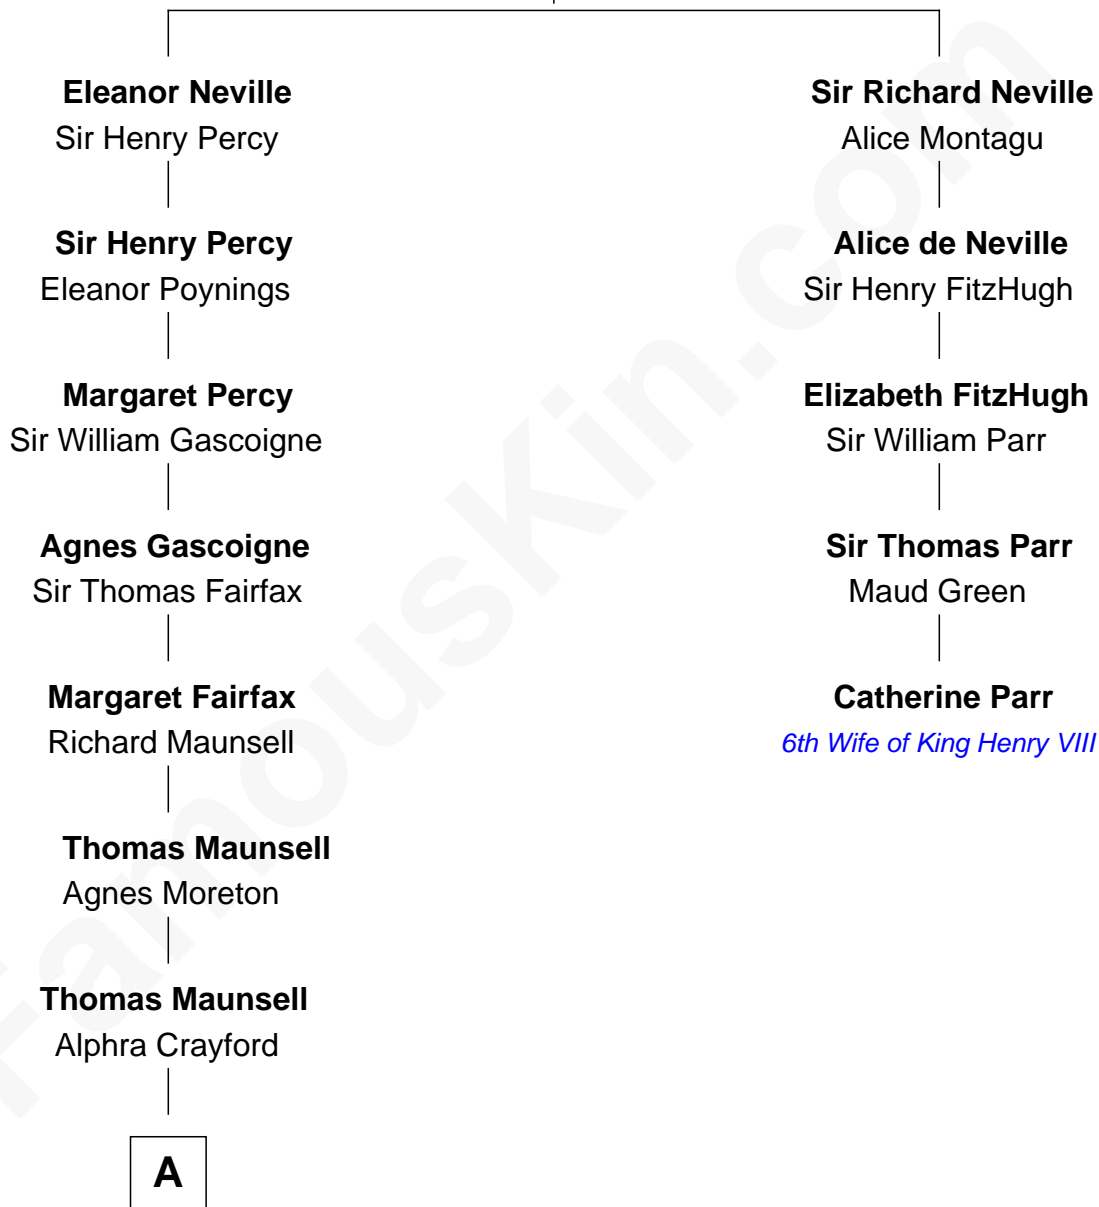

**FamousKin.com**  
**Relationship Chart of**  
**Phoebe Waller-Bridge**

*Theatre, TV and Movie Actress*

**4th cousin 14 times removed of**

**Catherine Parr**

*6th Wife of King Henry VIII*

**Sir Ralph Neville**

Joan Beaufort

**A**

**Thomas Maunsell**

Margaret Knoyle

**Col. Thomas Maunsell**

Anne Eaton

**Richard Maunsell**

Margaret Twigge

**Thomas Maunsell**

Dorothea Waller

**Very Rev. George Maunsell**

Helena Eyre

**Richard Maunsell**

Catherine Hare

**Edward Eyre Maunsell**

Louisa Waller