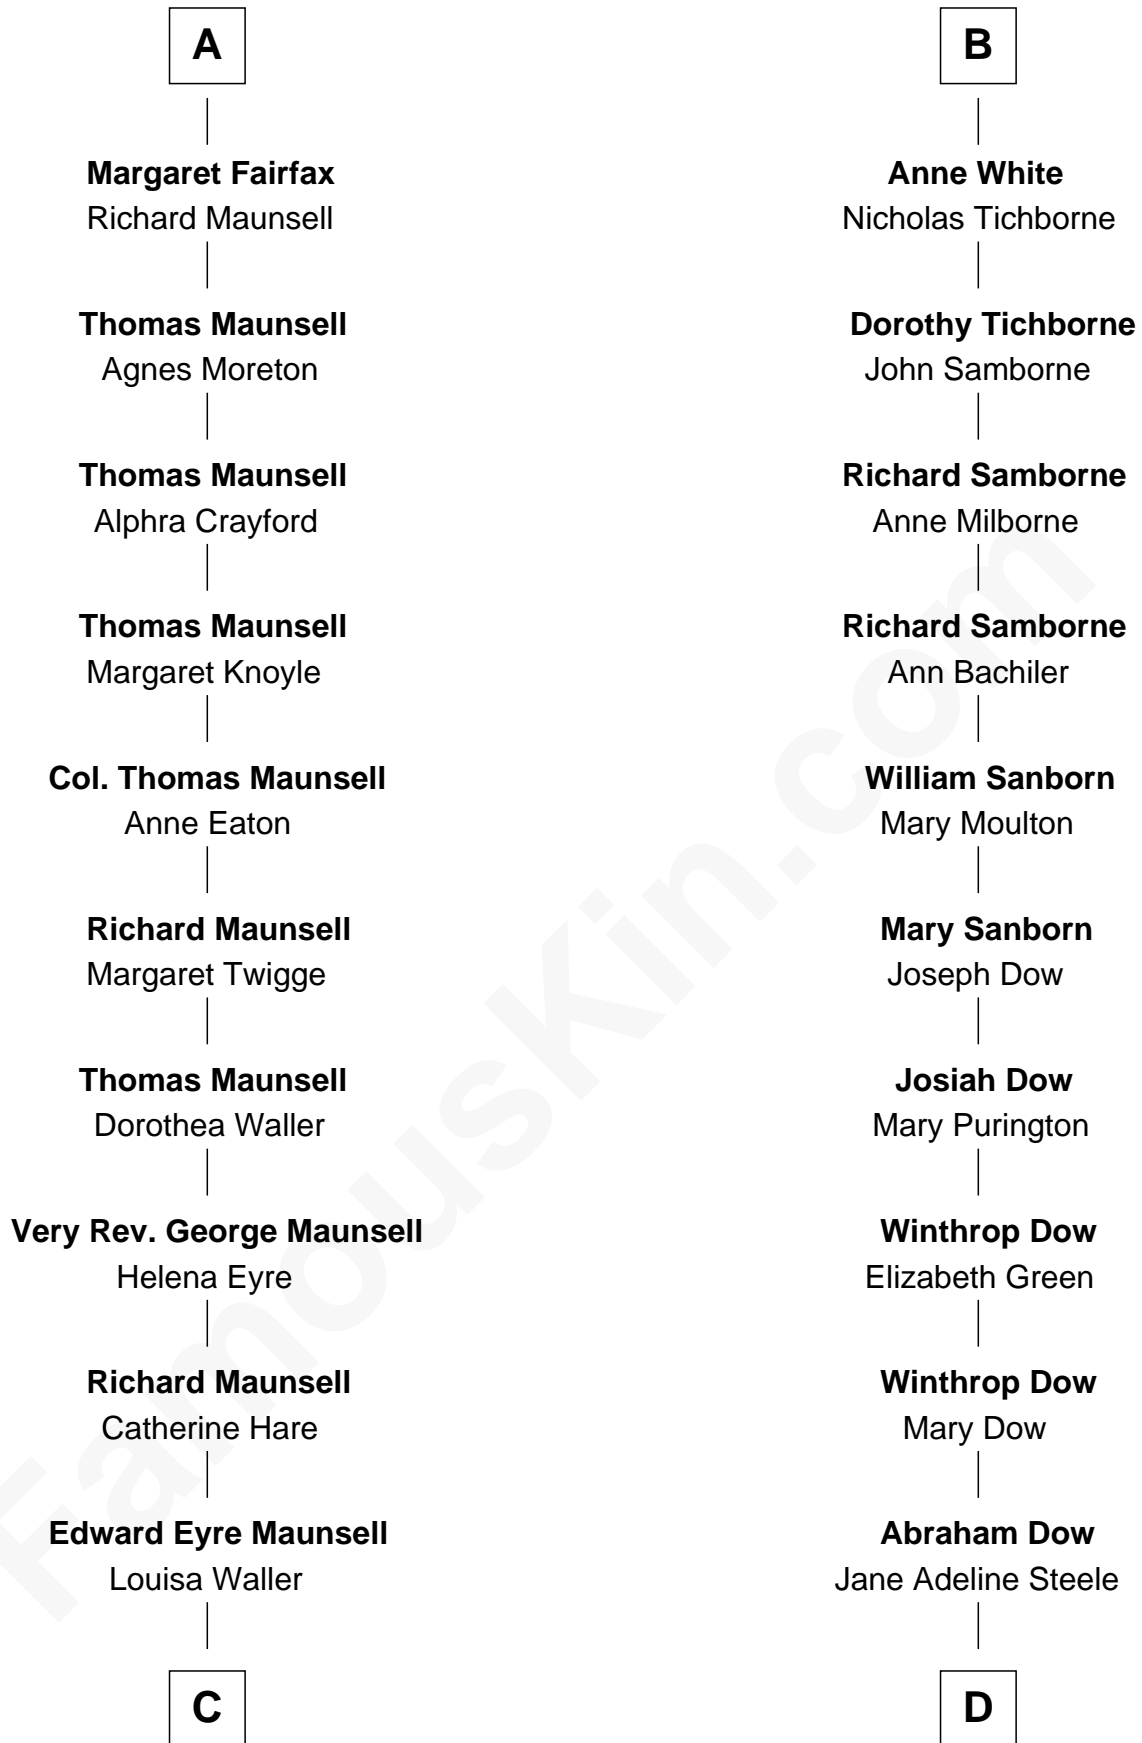

FamousKin.com

Relationship Chart of

Phoebe Waller-Bridge

Theatre, TV and Movie Actress

20th cousin 1 time removed of

Grace Slick

Singer, Songwriter - Jefferson Airplane

C