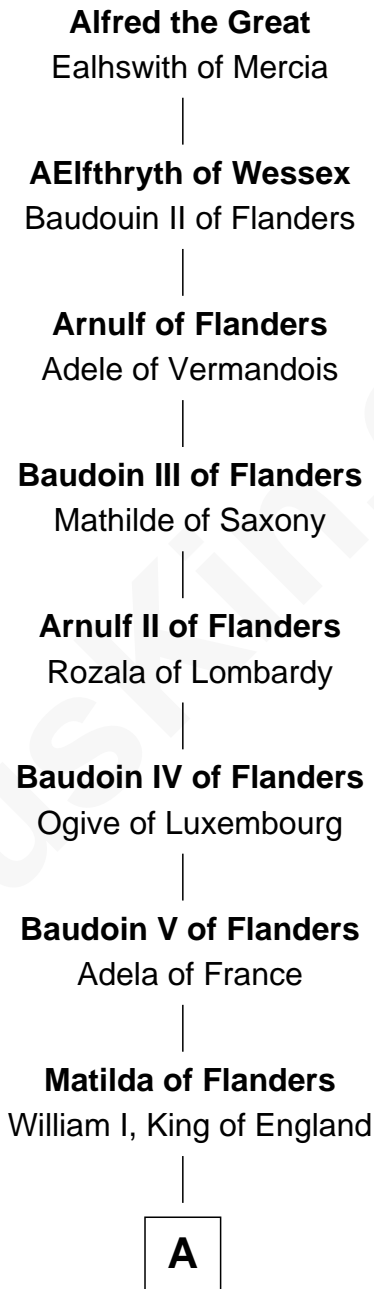

# FamousKin.com Relationship Chart of

**Phoebe Waller-Bridge**

*Theatre, TV and Movie Actress*

34th Great-granddaughter of

**Alfred the Great**

*King of the Anglo-Saxons*

**A**

**Henry I, King of England**

Maud of Scotland

**Maud of England**

Geoffrey Plantagenet

**Henry II, King of England**

Eleanor of Aquitaine

**John, King of England**

Isabelle of Angoulême

**Henry III, King of England**

Eleanor of Provence

**Edmund Plantagenet**

Blanche of Artois

**Henry Plantagenet**

Maud de Chaworth

**Mary Plantagenet**

Henry de Percy

**Sir Henry Percy**