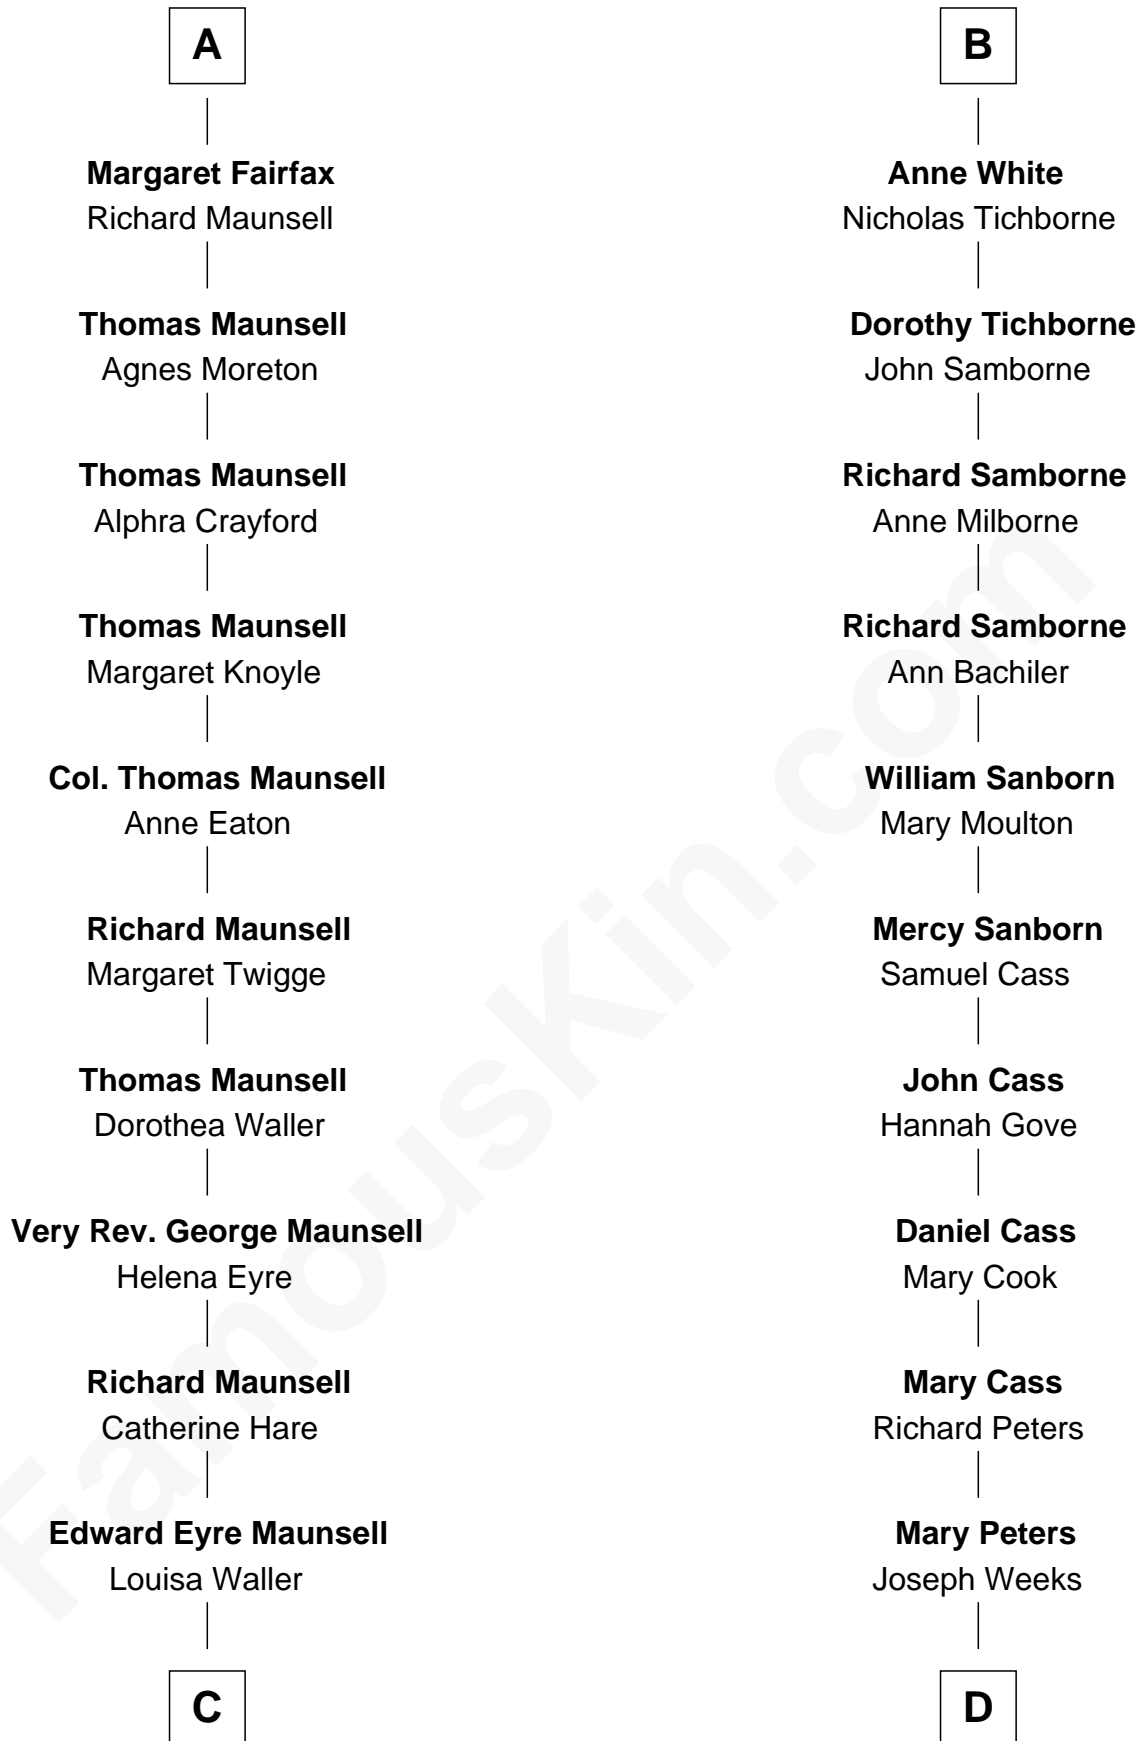

FamousKin.com

Relationship Chart of

Phoebe Waller-Bridge

Theatre, TV and Movie Actress

21st cousin of

Charlie Munger

Vice-Chairman of Berkshire Hathaway

C