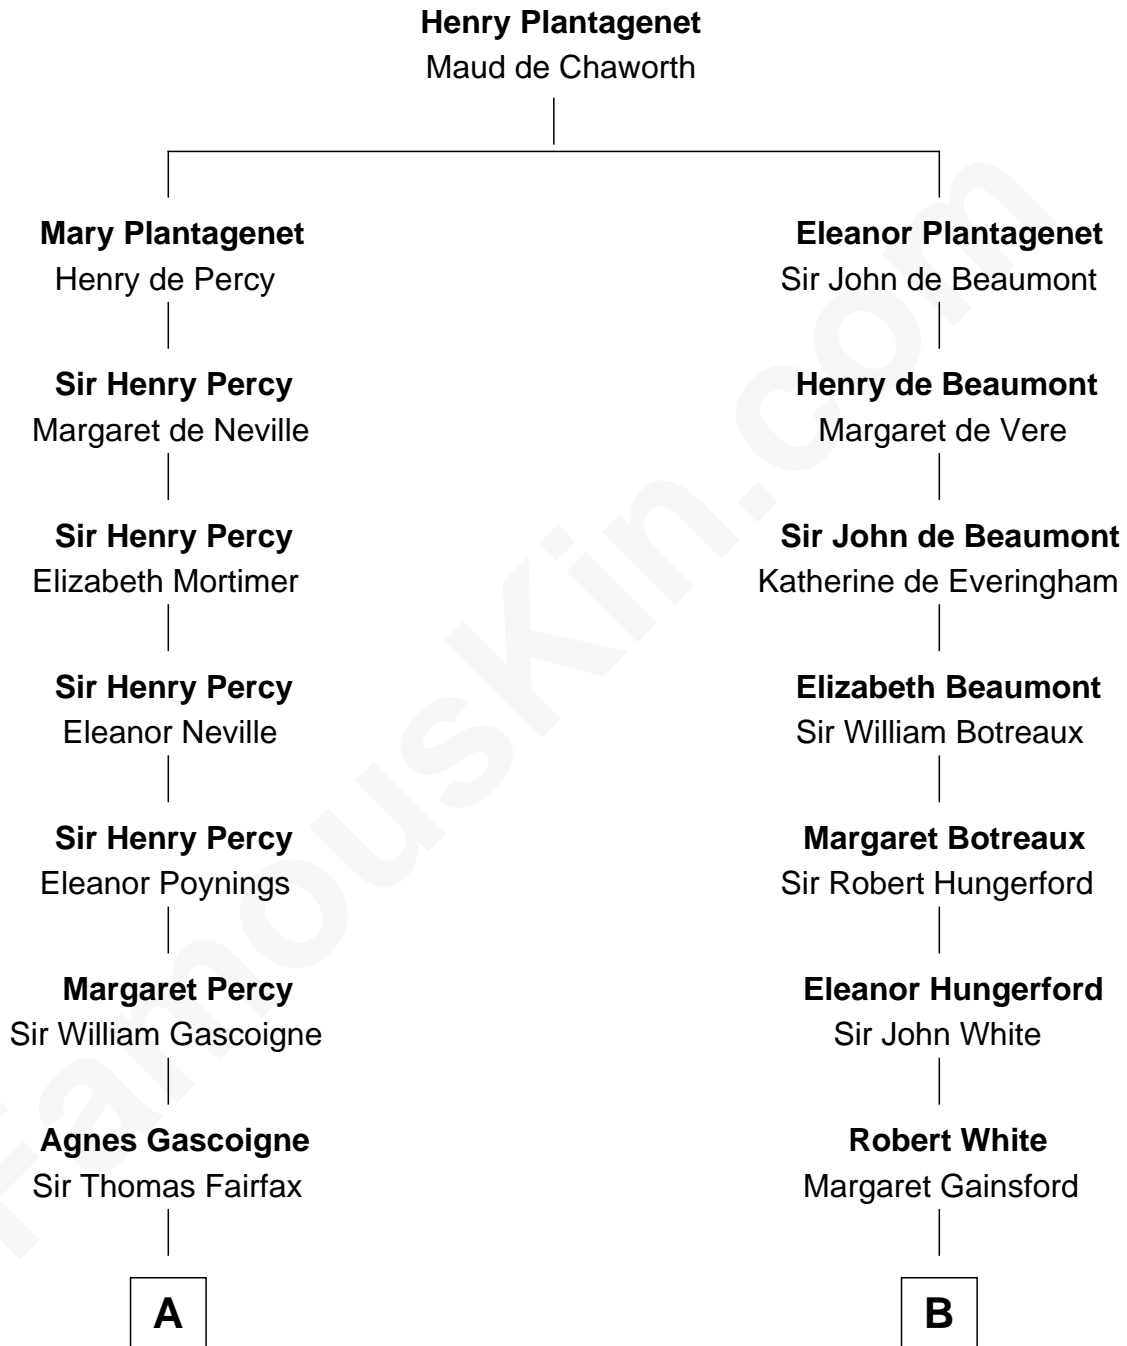

FamousKin.com

Relationship Chart of

Phoebe Waller-Bridge

Theatre, TV and Movie Actress

21st cousin of

Charlie Munger

Vice-Chairman of Berkshire Hathaway

C