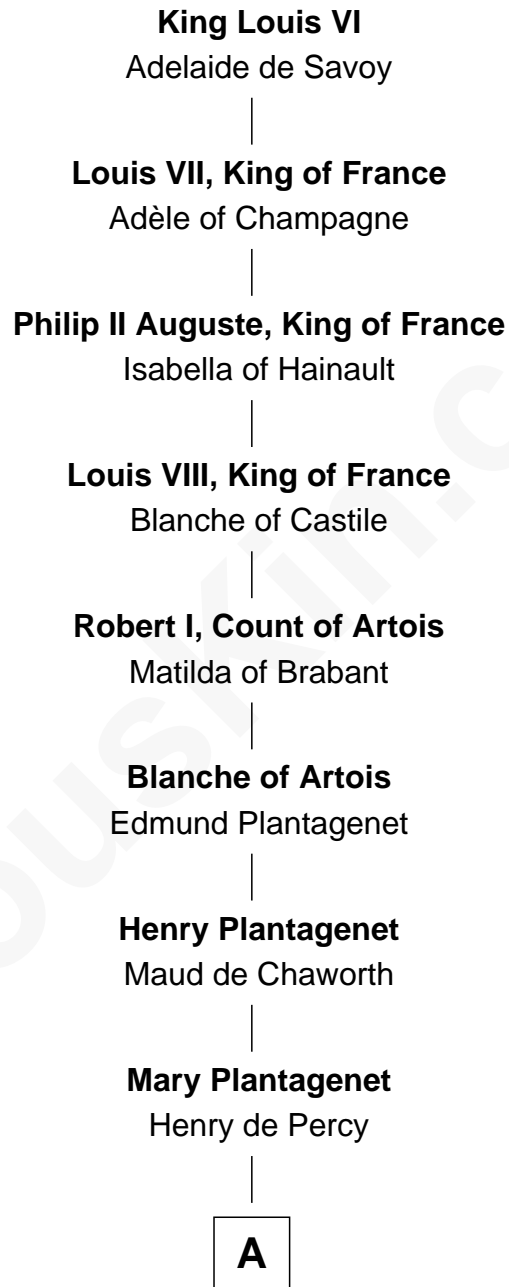

FamousKin.com Relationship Chart of

Phoebe Waller-Bridge

Theatre, TV and Movie Actress

26th Great-granddaughter of

King Louis VI

King of France

A

Sir Henry Percy
Margaret de Neville

Sir Henry Percy
Elizabeth Mortimer

Sir Henry Percy
Eleanor Neville

Sir Henry Percy
Eleanor Poynings

Margaret Percy
Sir William Gascoigne

Agnes Gascoigne
Sir Thomas Fairfax

Margaret Fairfax
Richard Maunsell