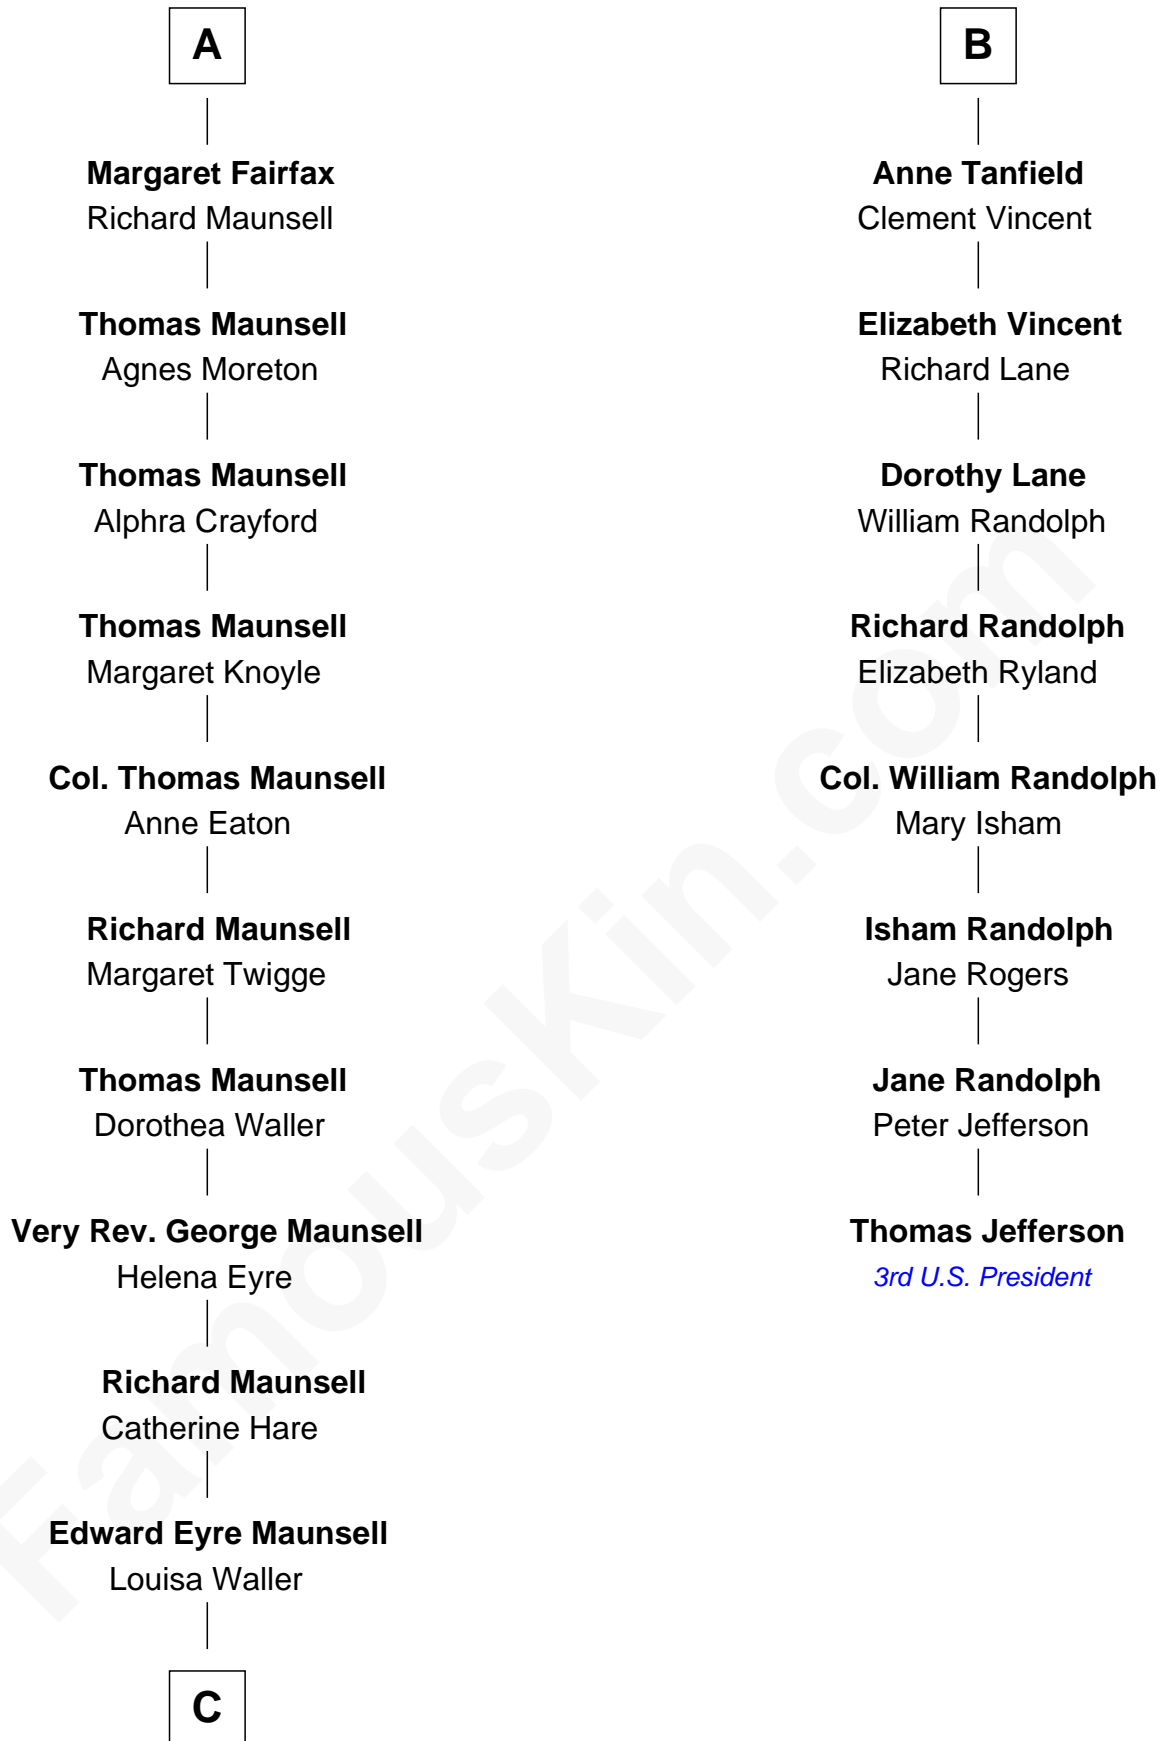

# FamousKin.com Relationship Chart of

**Phoebe Waller-Bridge**

*Theatre, TV and Movie Actress*

14th cousin 7 times removed of

**Thomas Jefferson**

*3rd U.S. President and Signer of the Declaration of Independence*