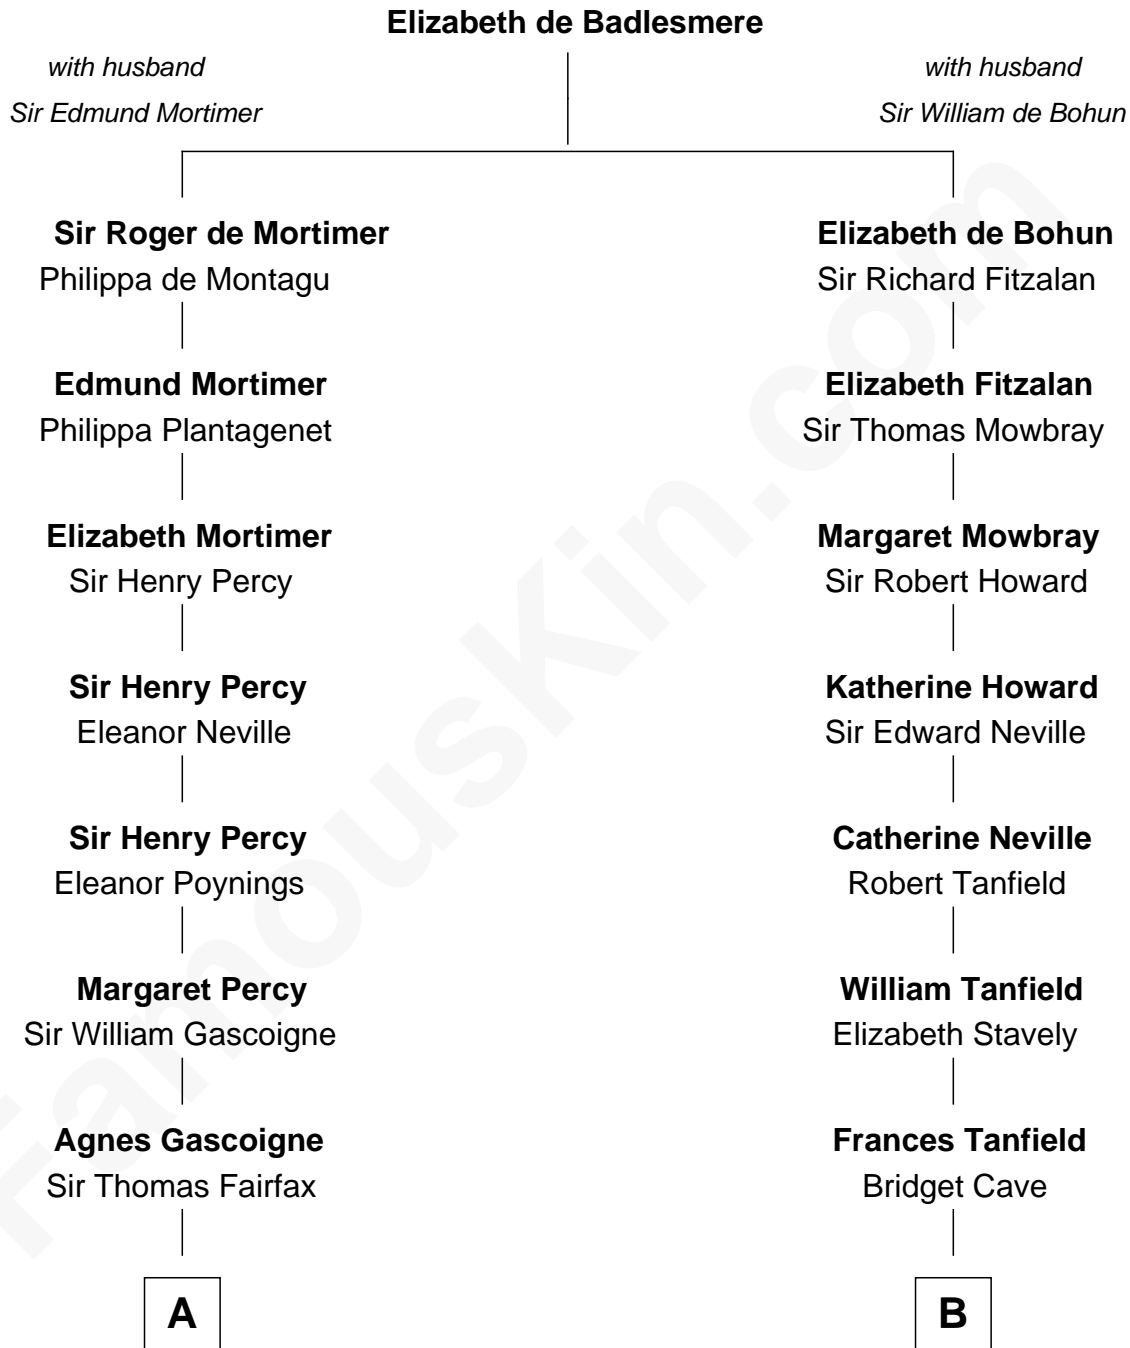

# FamousKin.com Relationship Chart of

**Phoebe Waller-Bridge**

*Theatre, TV and Movie Actress*

14th cousin 7 times removed of

**Thomas Jefferson**

*3rd U.S. President and Signer of the Declaration of Independence*