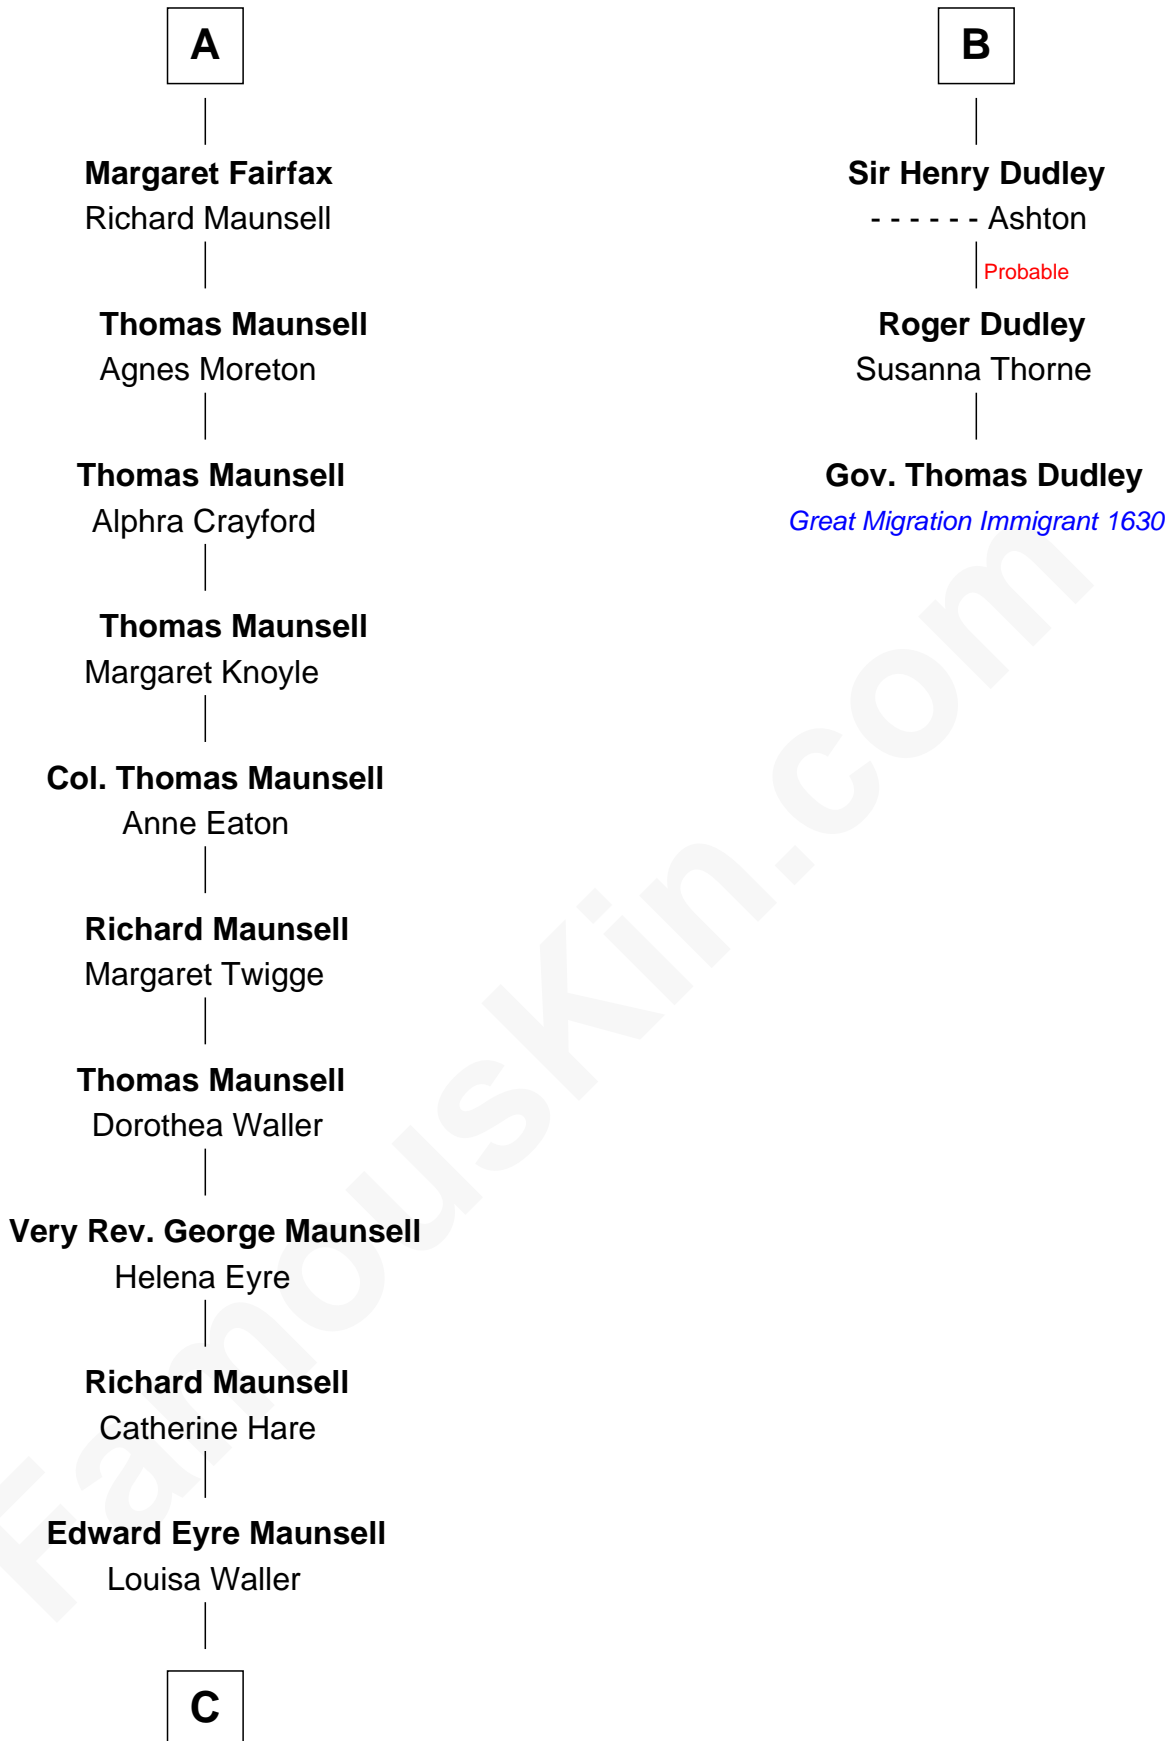

## Relationship Chart of

### Phoebe Waller-Bridge

Theatre, TV and Movie Actress

9th cousin 12 times removed of

### Gov. Thomas Dudley

(1576 - 1653) Great Migration Immigrant 1630

**C**

**Florence Catherine Maunsell**

Rev. Theodosius Cotterell Henry Ward-Boughton-Leigh

**Elsie Noëline Waller Ward-Boughton-Leigh**

Rev. Horace Fitzhenry Waller-Bridge