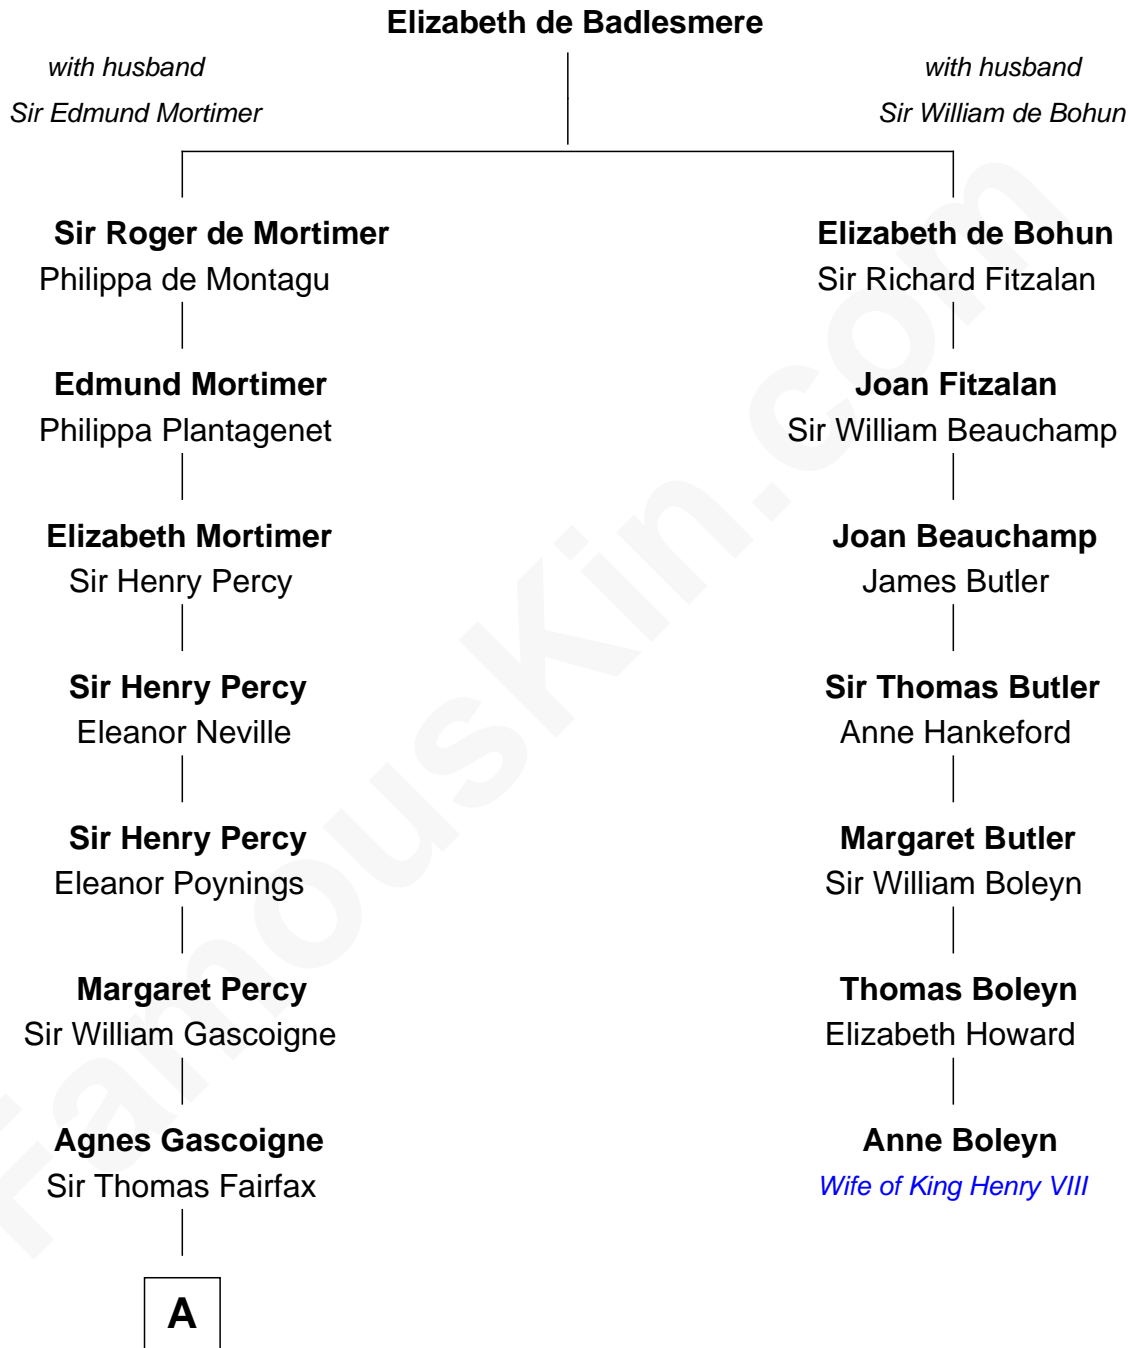

FamousKin.com
Relationship Chart of
Phoebe Waller-Bridge
Theatre, TV and Movie Actress

6th cousin 15 times removed of

Anne Boleyn
2nd Wife of King Henry VIII

B

Florence Catherine Maunsell

Rev. Theodosius Cotterell Henry Ward-Boughton-Leigh