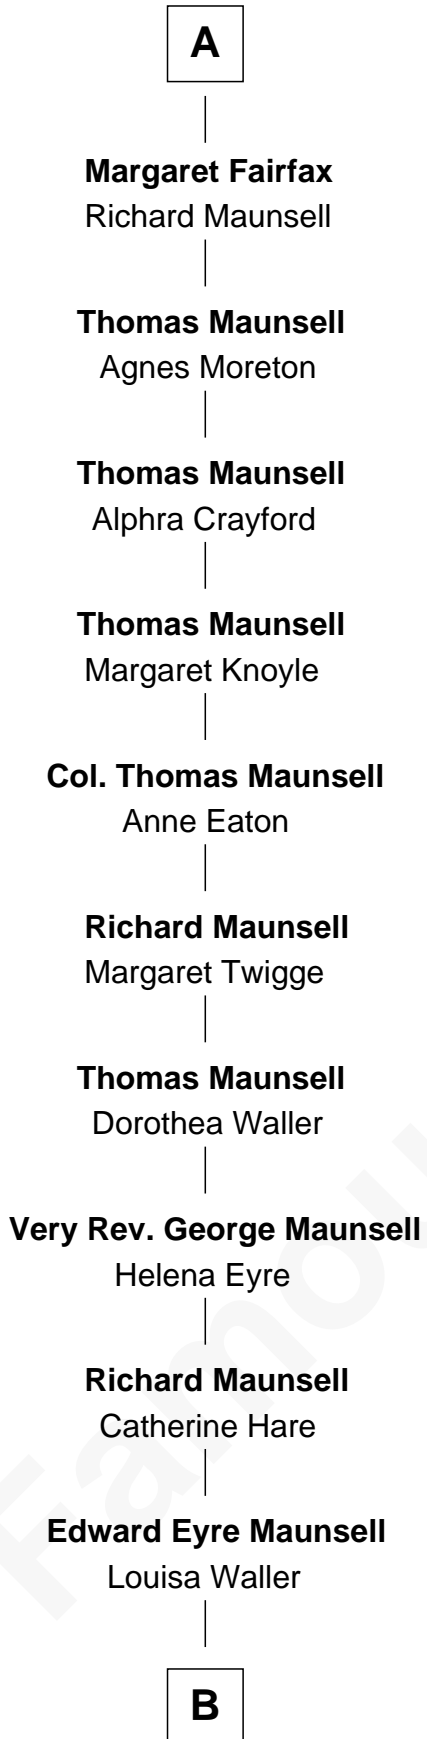

FamousKin.com
Relationship Chart of
Phoebe Waller-Bridge
Theatre, TV and Movie Actress

6th cousin 15 times removed of

Anne Boleyn
2nd Wife of King Henry VIII

B

Florence Catherine Maunsell

Rev. Theodosius Cotterell Henry Ward-Boughton-Leigh