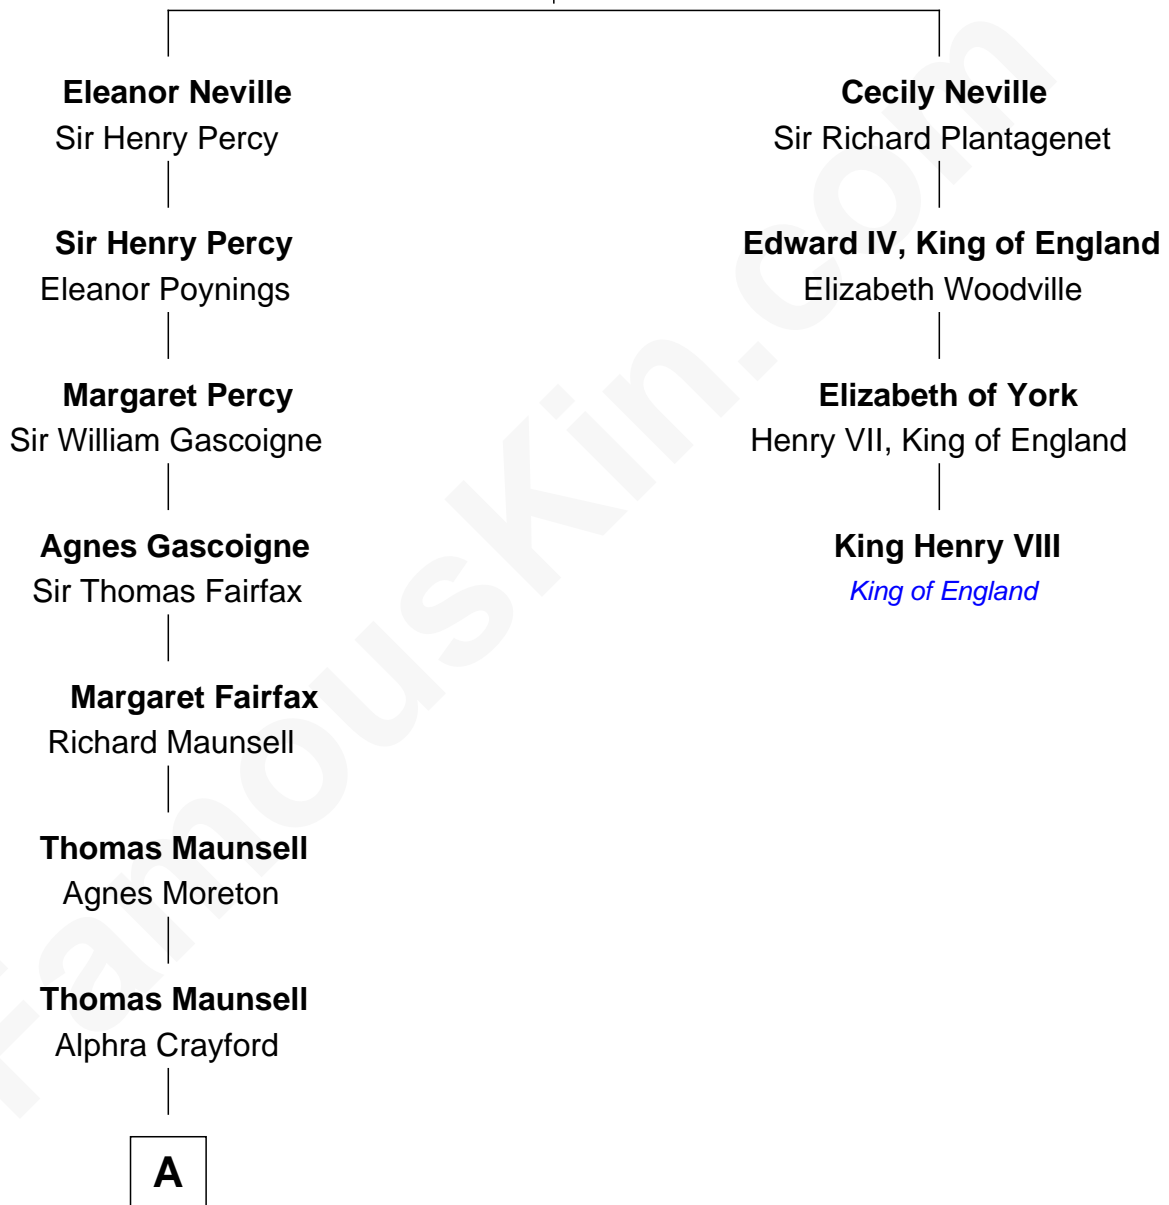

FamousKin.com

Relationship Chart of

Phoebe Waller-Bridge

Theatre, TV and Movie Actress

3rd cousin 15 times removed of

King Henry VIII
King of England

Sir Ralph Neville
Joan Beaufort

A

Thomas Maunsell

Margaret Knoyle

Col. Thomas Maunsell

Anne Eaton

Richard Maunsell

Margaret Twigge

Thomas Maunsell

Dorothea Waller