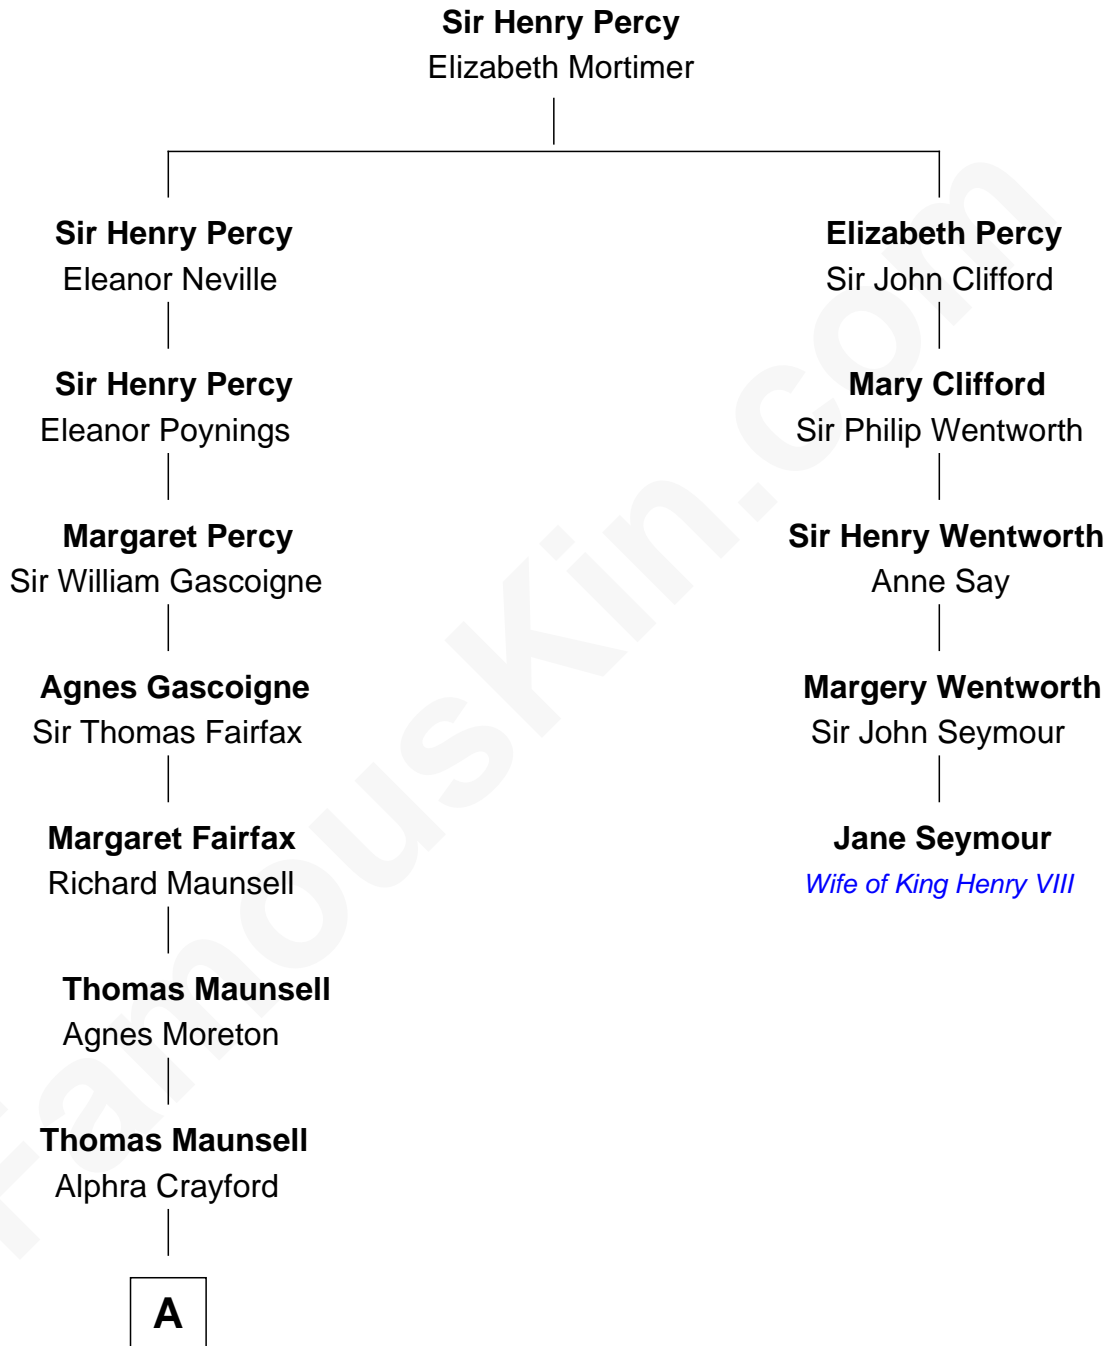

FamousKin.com

Relationship Chart of

Phoebe Waller-Bridge

Theatre, TV and Movie Actress

4th cousin 14 times removed of

Jane Seymour

3rd Wife of King Henry VIII

A

Thomas Maunsell

Margaret Knoyle

Col. Thomas Maunsell

Anne Eaton

Richard Maunsell

Margaret Twigge

Thomas Maunsell

Dorothea Waller