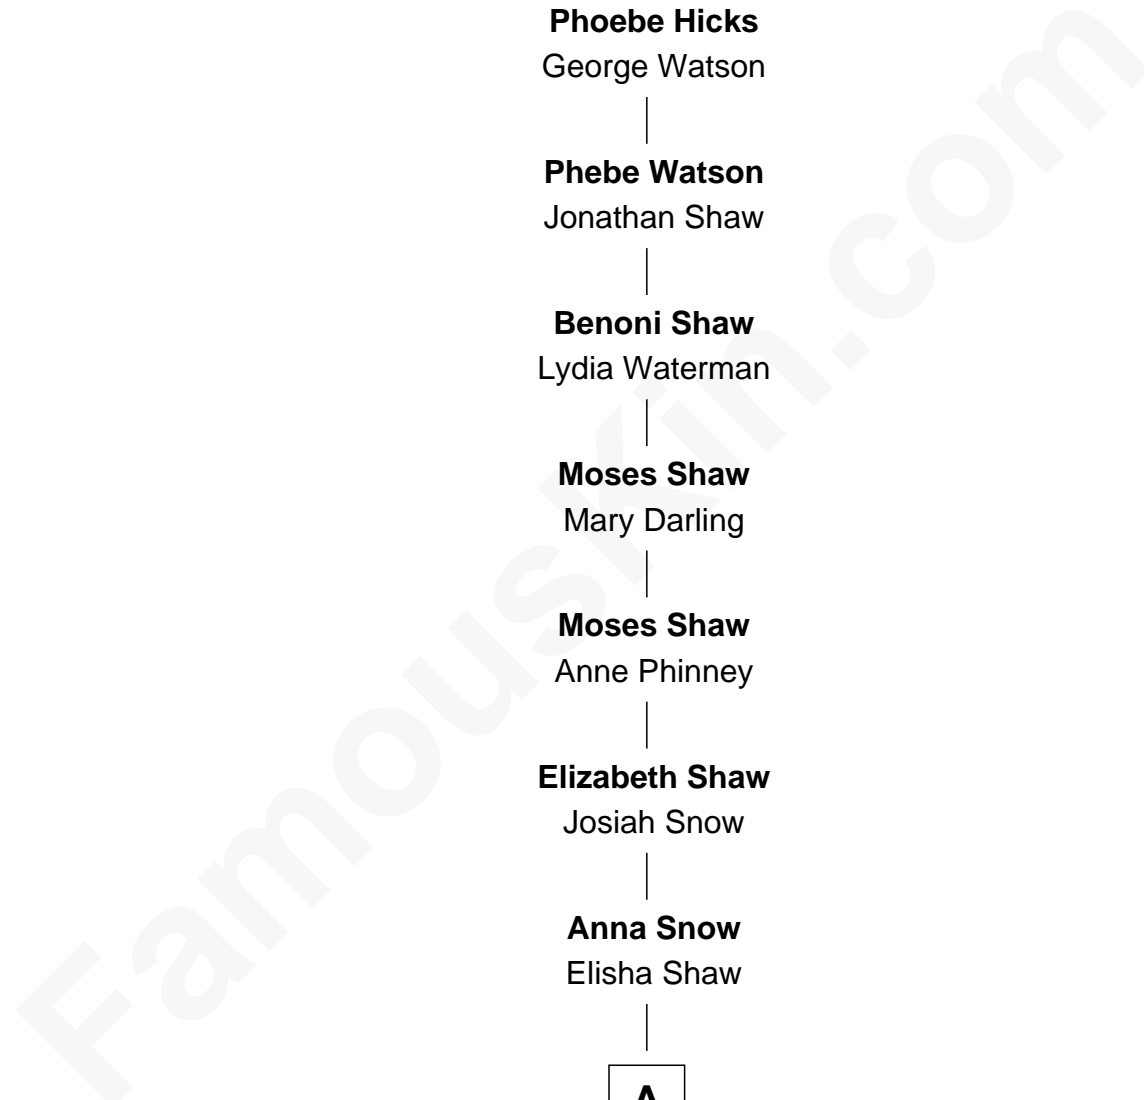

FamousKin.com Relationship Chart of

Robert Hicks

(c1578 - 1647) Fortune passenger 1621

10th Great-grandfather of

Tamsin Todd

CEO, Findmypast

Robert Hicks

Margaret - - - - -

Moses Shaw

Anne Phinney

Elizabeth Shaw

Josiah Snow

Anna Snow

Elisha Shaw

A

A