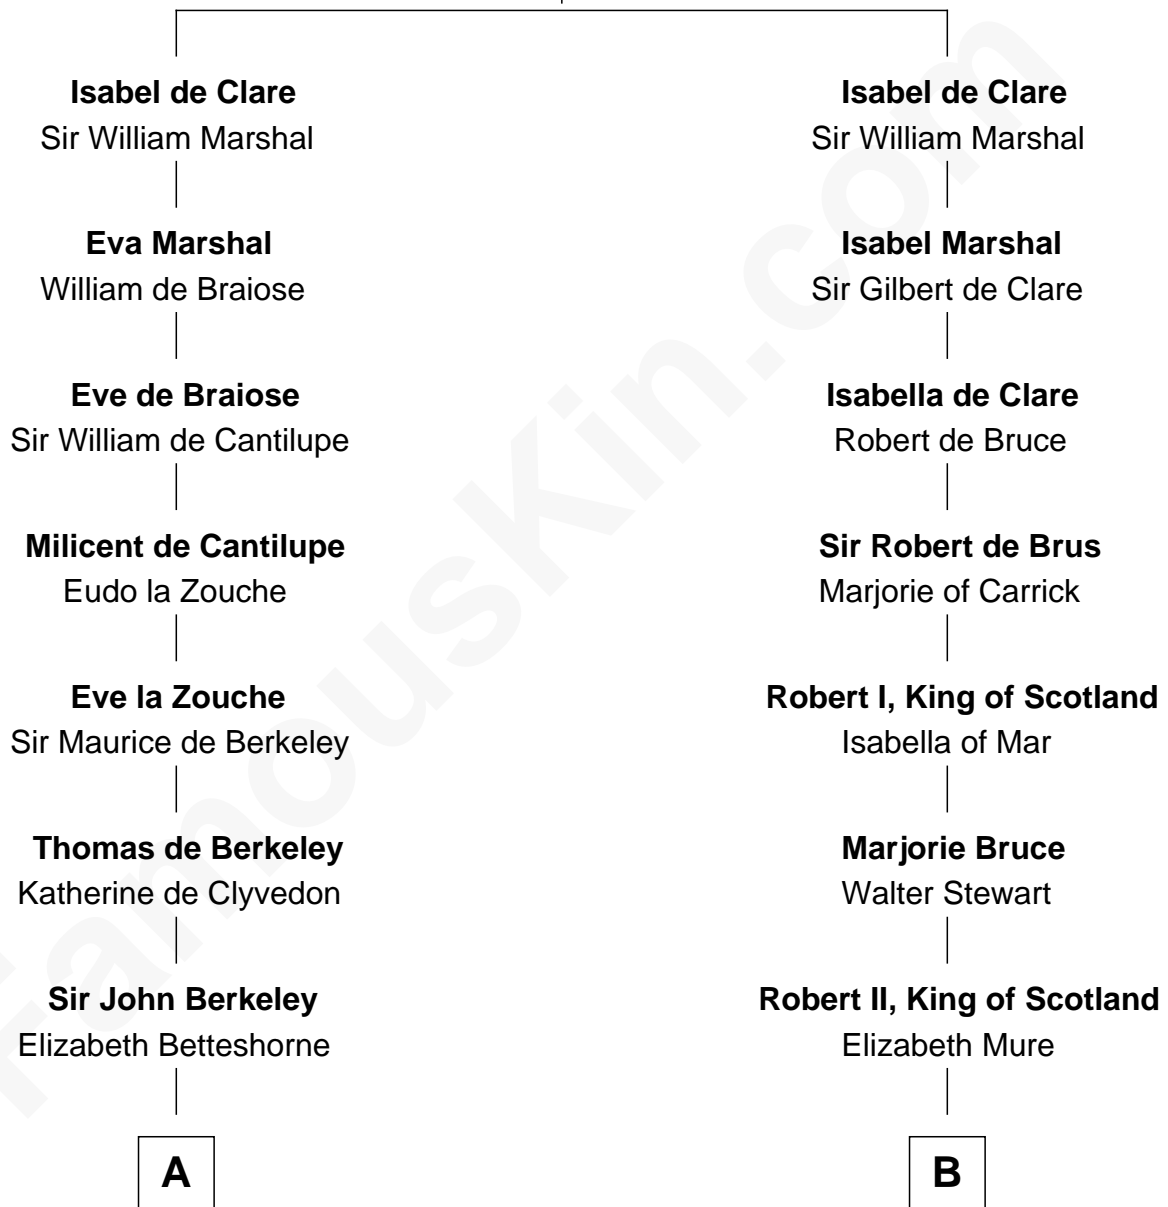

## Relationship Chart of

### Milton Bradley

Founder, Milton Bradley Company

13th cousin 8 times removed of

**Mary Stuart**

Queen of Scots

**Richard de Clare**  
Aoife MacMurrough

**C**

—  
**Moses Lyford**  
Mehitable Smith

—  
**Oliver Smith Lyford**  
Elizabeth Johnson

—  
**Dudley Lyford**  
Betsey Smith

—  
**Fanny Lyford**  
Lewis Bradley

—  
**Milton Bradley**  
*Founder, Milton Bradley Company*

FamousKin.com