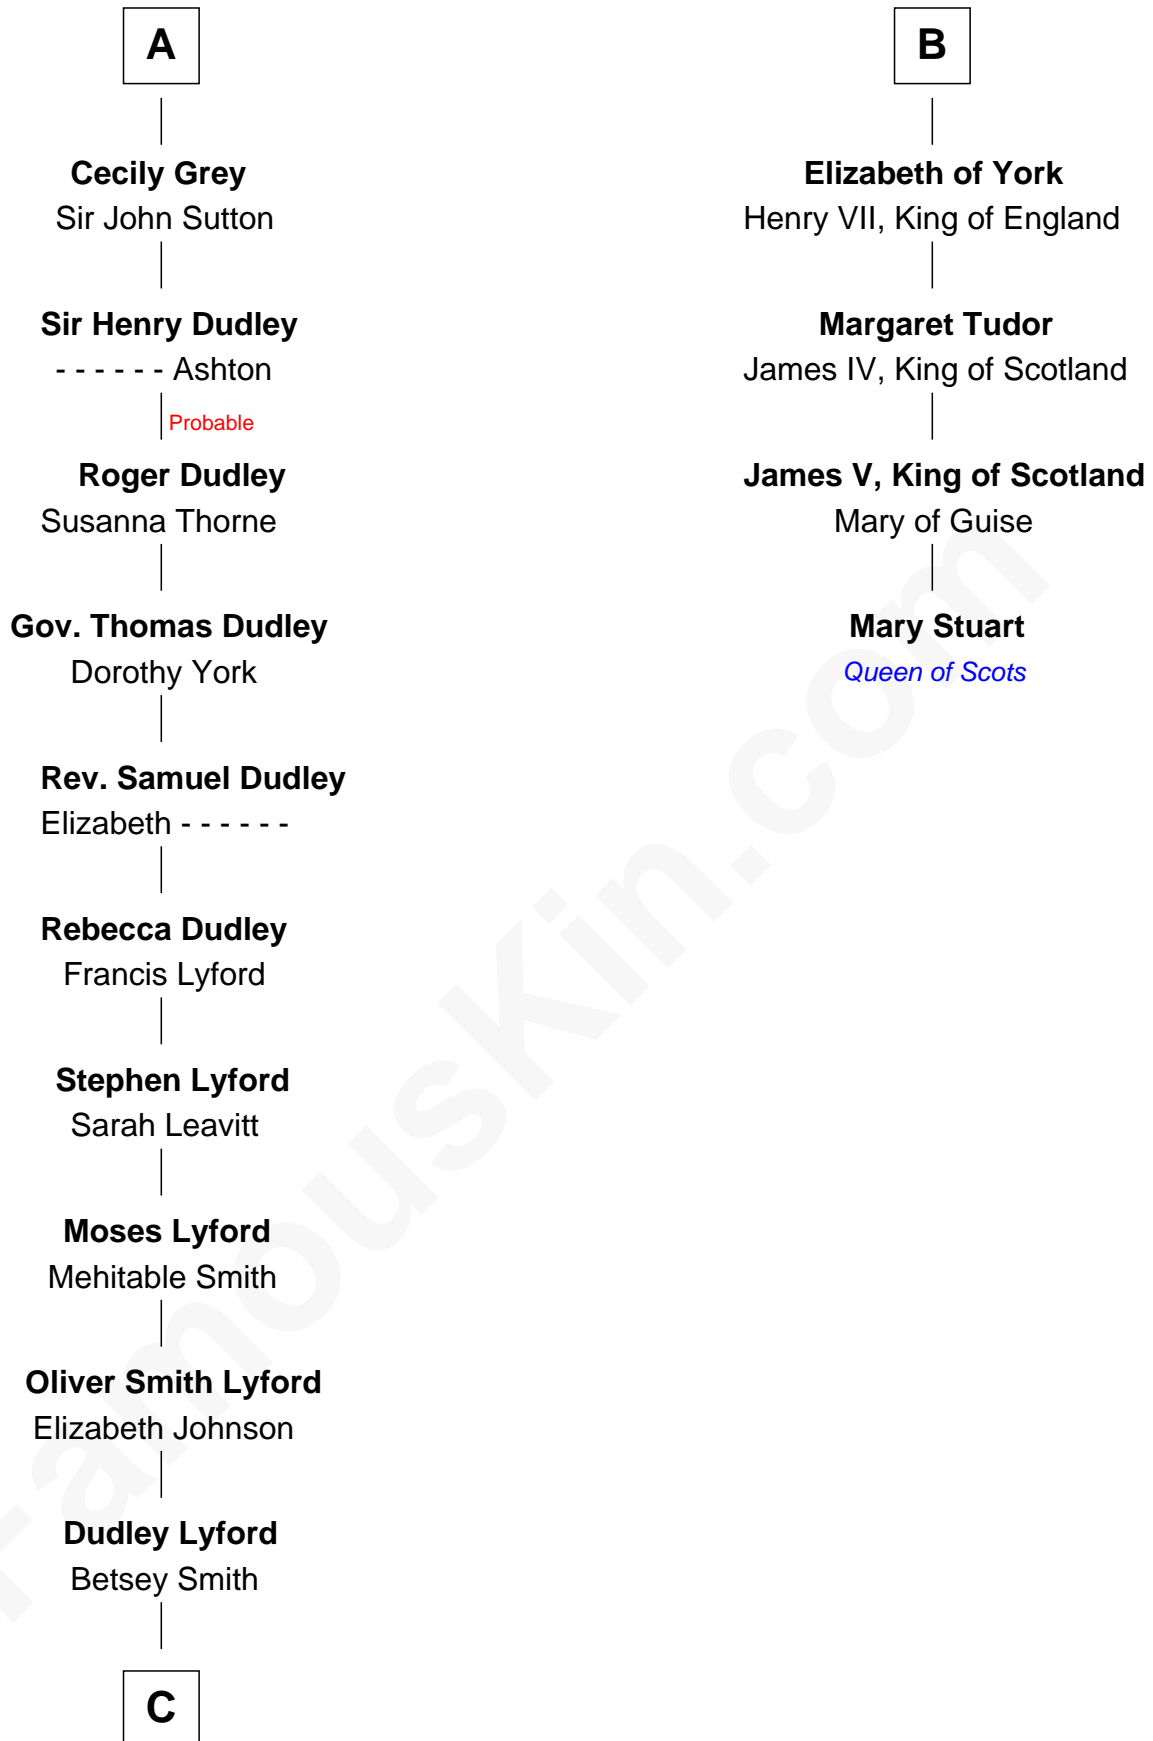

FamousKin.com

Relationship Chart of

Milton Bradley

Founder, Milton Bradley Company

10th cousin 8 times removed of

Mary Stuart

Queen of Scots

Bartholomew de Badlesmere

Elizabeth de Badlesmere

Sir Edmund Mortimer

Sir Roger de Mortimer

Philippa de Montagu

Edmund Mortimer

Philippa Plantagenet

Roger Mortimer

Eleanor Holand

Anne de Mortimer

Richard of York

Sir Richard Plantagenet

Cecily Neville

Edward IV, King of England

Elizabeth Woodville

B

C