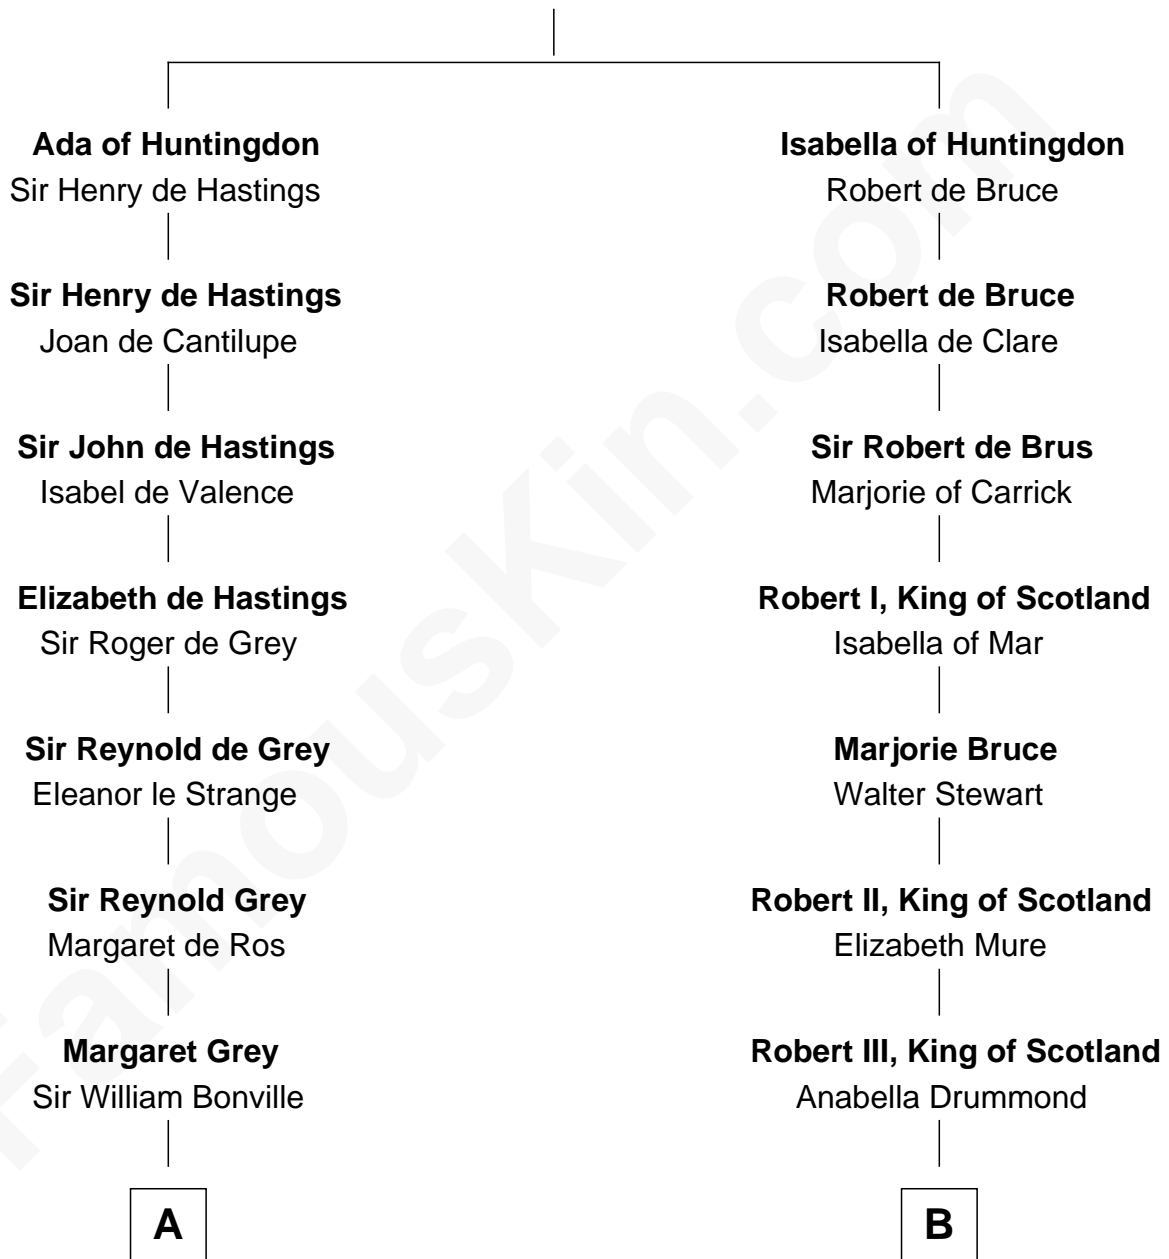

FamousKin.com Relationship Chart of

Milton Bradley

Founder, Milton Bradley Company

12th cousin 9 times removed of

Mary Stuart

Queen of Scots

David of Huntingdon

Maud of Chester

C

—
Moses Lyford
Mehitable Smith

—
Oliver Smith Lyford
Elizabeth Johnson

—
Dudley Lyford
Betsey Smith

—
Fanny Lyford
Lewis Bradley

—
Milton Bradley
Founder, Milton Bradley Company

FamousKin.com