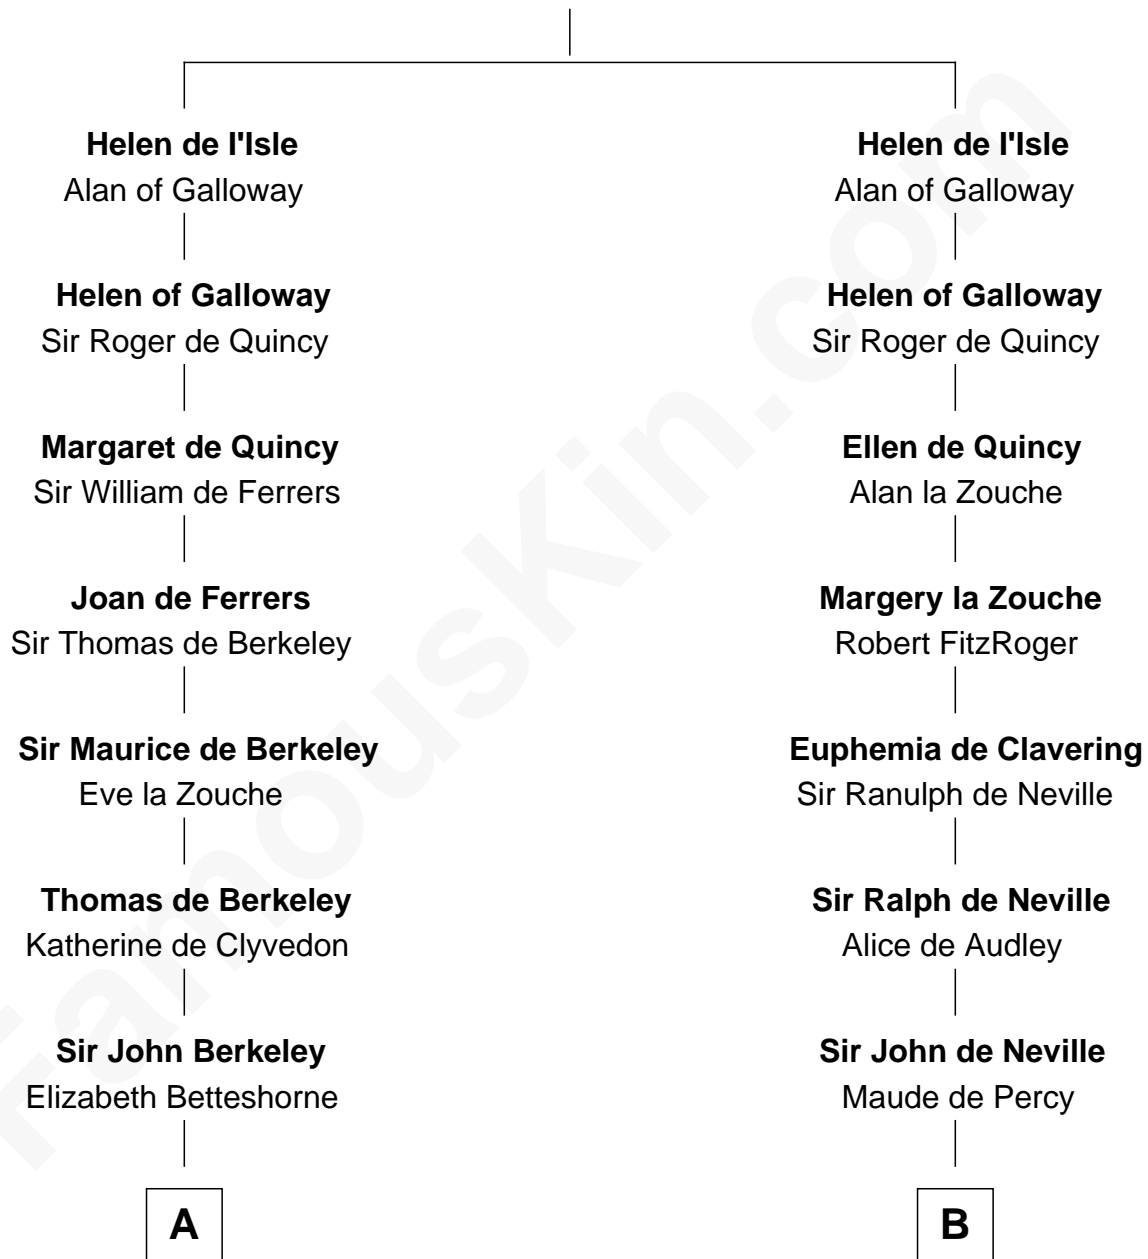

FamousKin.com

Relationship Chart of

Milton Bradley

Founder, Milton Bradley Company

13th cousin 8 times removed of

Mary Stuart

Queen of Scots

Reginald de l'Isle

Fonia of Moray

C

—
Moses Lyford
Mehitable Smith

—
Oliver Smith Lyford
Elizabeth Johnson

—
Dudley Lyford
Betsey Smith

—
Fanny Lyford
Lewis Bradley

—
Milton Bradley
Founder, Milton Bradley Company

FamousKin.com