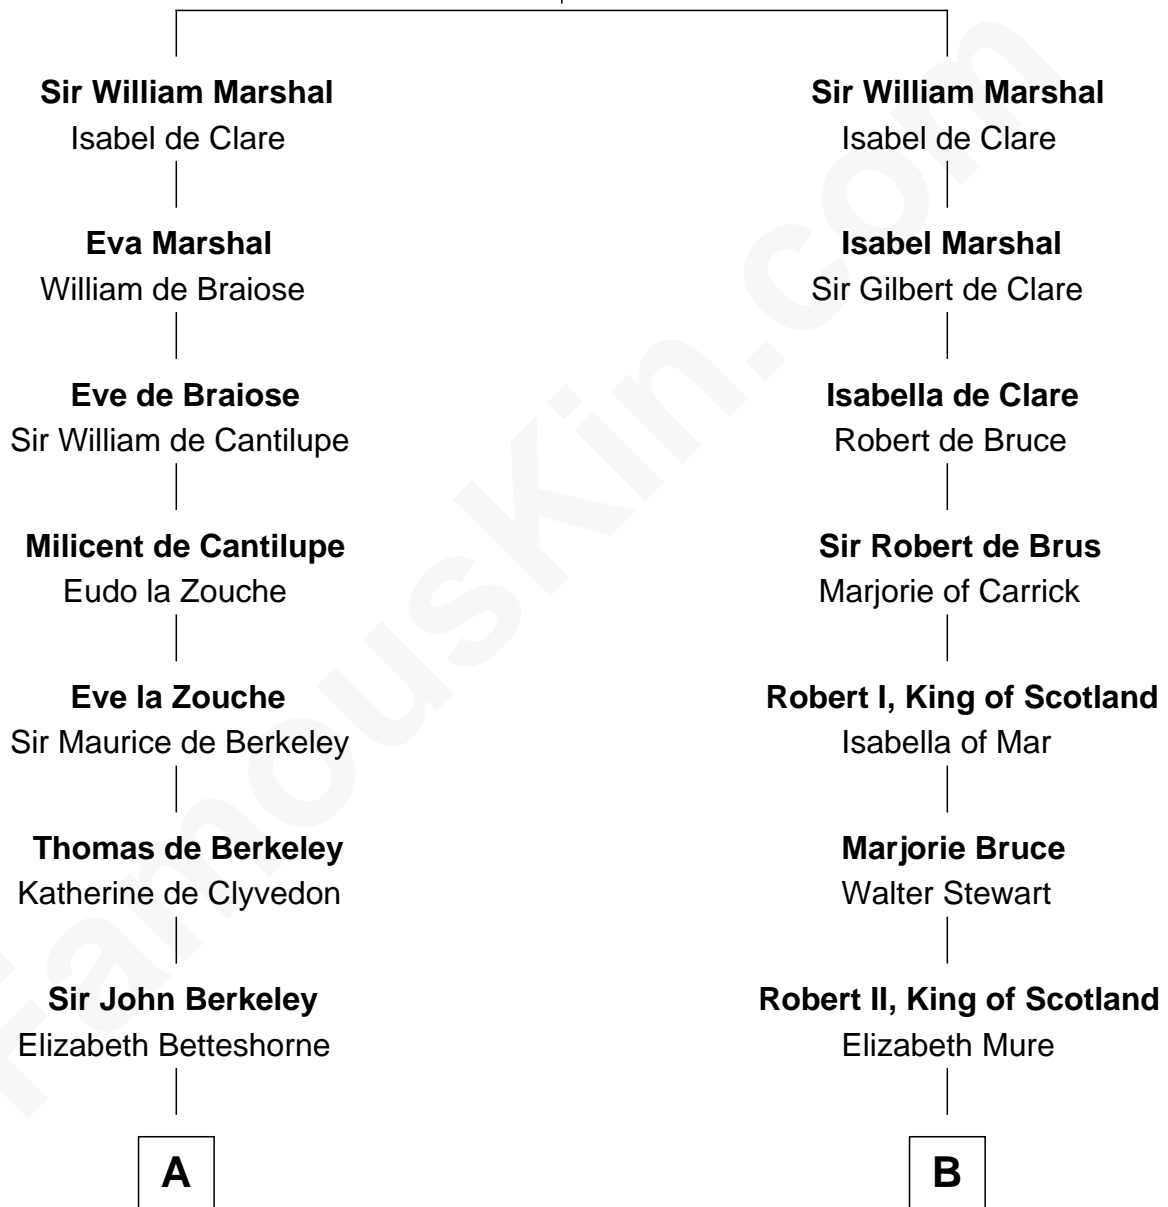

FamousKin.com

Relationship Chart of

Milton Bradley

Founder, Milton Bradley Company

13th cousin 8 times removed of

Mary Stuart

Queen of Scots

John FitzGilbert
Sybilla of Salisbury

C

—
Moses Lyford
Mehitable Smith

—
Oliver Smith Lyford
Elizabeth Johnson

—
Dudley Lyford
Betsey Smith

—
Fanny Lyford
Lewis Bradley

—
Milton Bradley
Founder, Milton Bradley Company

FamousKin.com