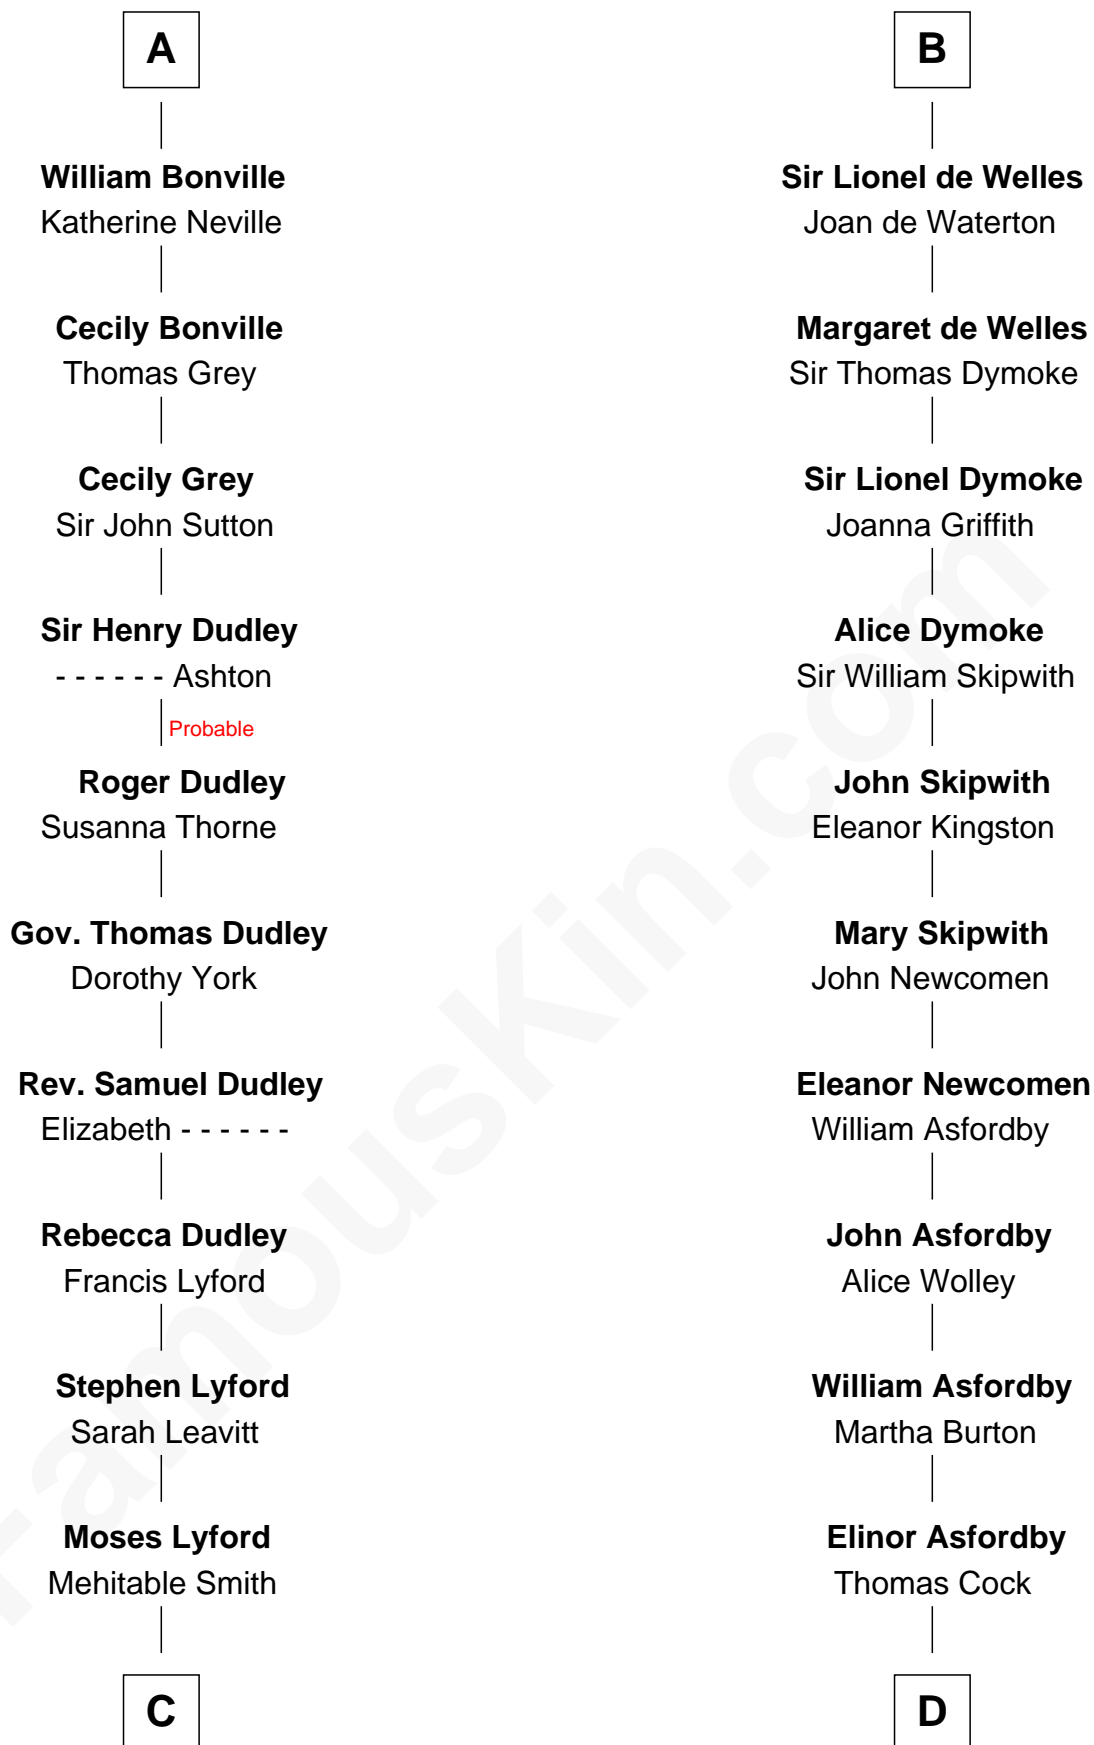

FamousKin.com Relationship Chart of

Milton Bradley

Founder, Milton Bradley Company

20th cousin of

Arthur Ryerson

RMS Titanic Victim

Sir Humphrey de Bohun

Maud of Eu

C

Oliver Smith Lyford

Elizabeth Johnson

Dudley Lyford

Betsey Smith

Fanny Lyford

Lewis Bradley

Milton Bradley

Arthur Ryerson

RMS Titanic Victim

FamousKin.com