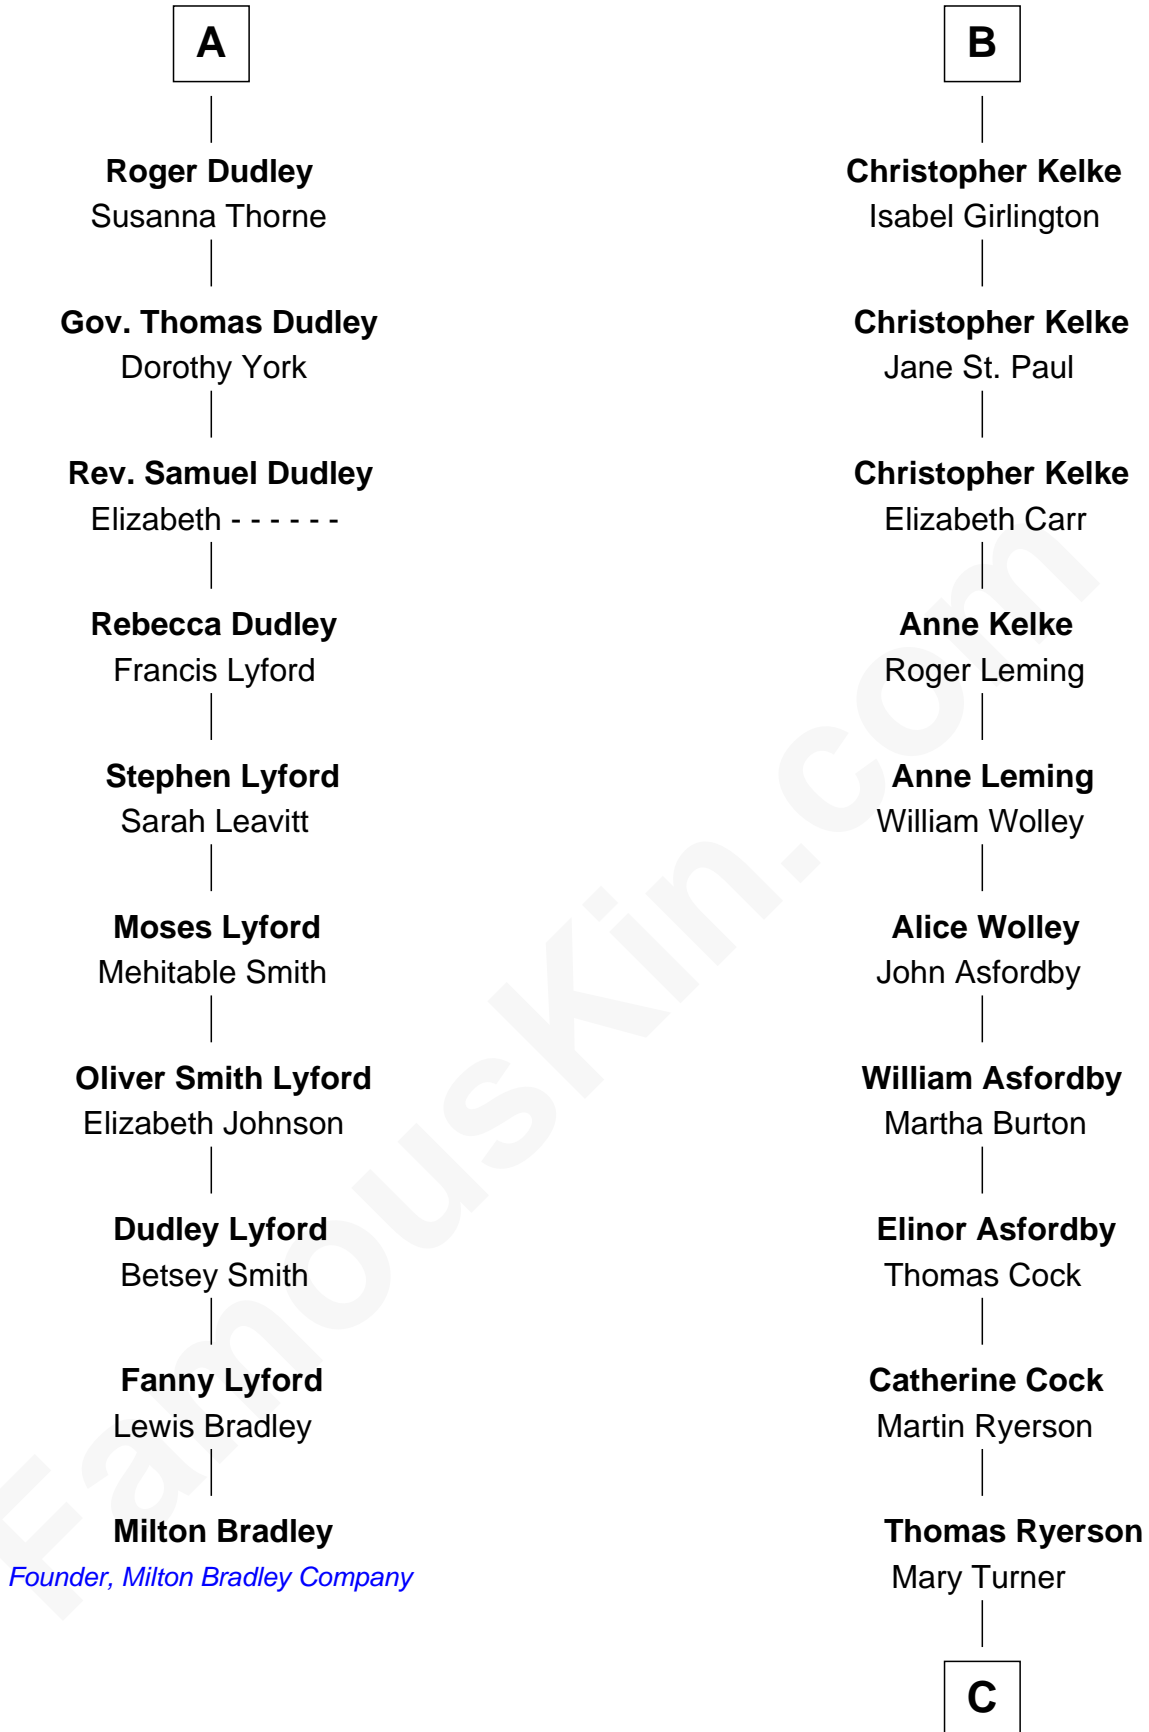

## Relationship Chart of

### Milton Bradley

Founder, Milton Bradley Company

16th cousin 2 times removed of

**Arthur Ryerson**

RMS Titanic Victim

**Edward III, King of England**

Philippa of Hainault

C

Joseph Turner Ryerson

Ellen Griffin Larned

Arthur Ryerson

*RMS Titanic Victim*

FamousKin.com