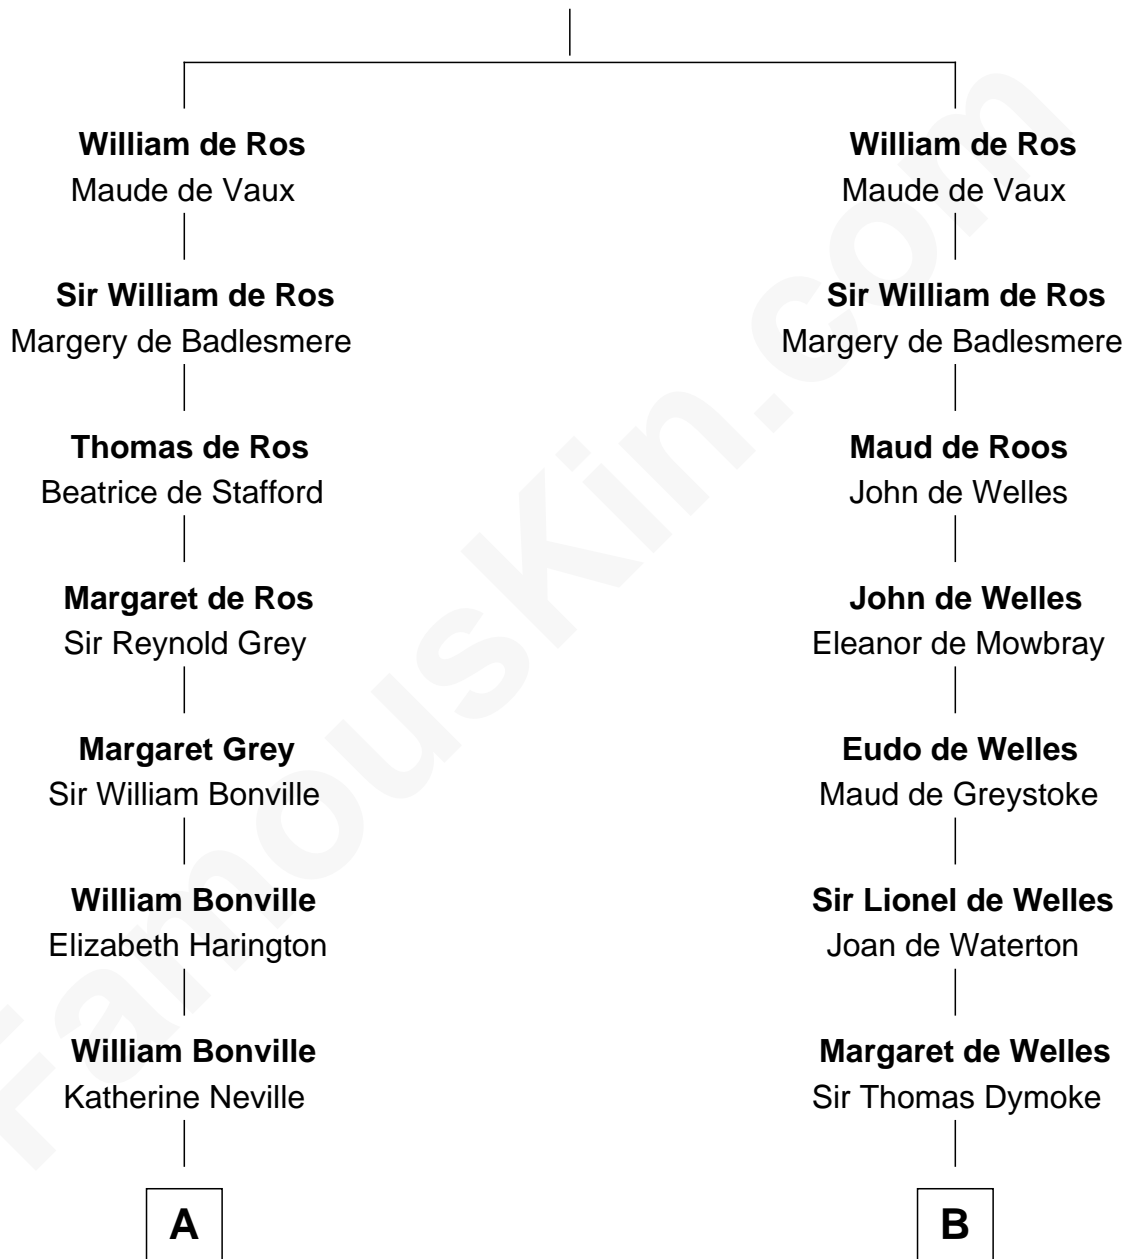

FamousKin.com

Relationship Chart of

Milton Bradley

Founder, Milton Bradley Company

18th cousin 1 time removed of

Arthur Ryerson

RMS Titanic Victim

Sir Robert de Ros

Isabel de Aubeney

C

Dudley Lyford

Betsey Smith

Fanny Lyford

Lewis Bradley

Milton Bradley

Founder, Milton Bradley Company

D

Joseph Turner Ryerson

Ellen Griffin Larned

Arthur Ryerson

RMS Titanic Victim

FamousKin.com