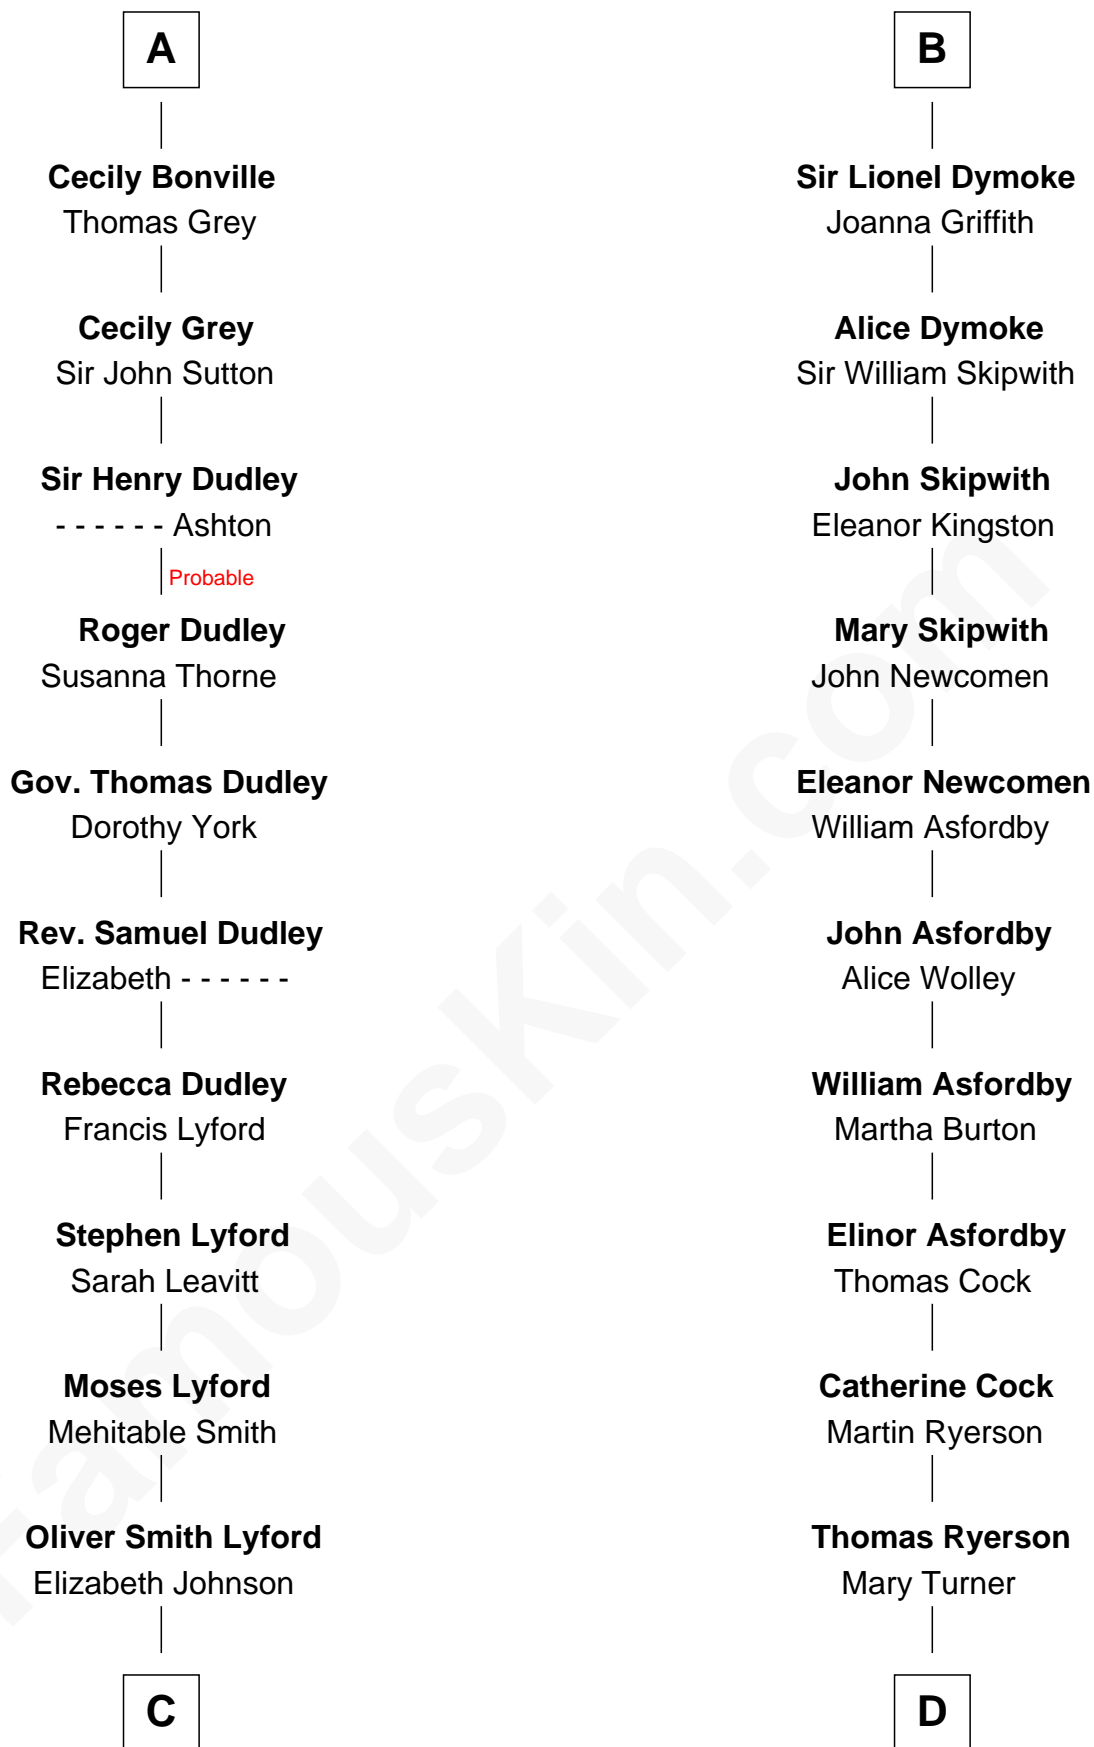

FamousKin.com

Relationship Chart of

Milton Bradley

Founder, Milton Bradley Company

18th cousin 1 time removed of

Arthur Ryerson

RMS Titanic Victim

Sir Robert de Ros

Isabel de Aubeney

C

Dudley Lyford

Betsey Smith

Fanny Lyford

Lewis Bradley

Milton Bradley

Founder, Milton Bradley Company

D

Joseph Turner Ryerson

Ellen Griffin Larned

Arthur Ryerson

RMS Titanic Victim

FamousKin.com