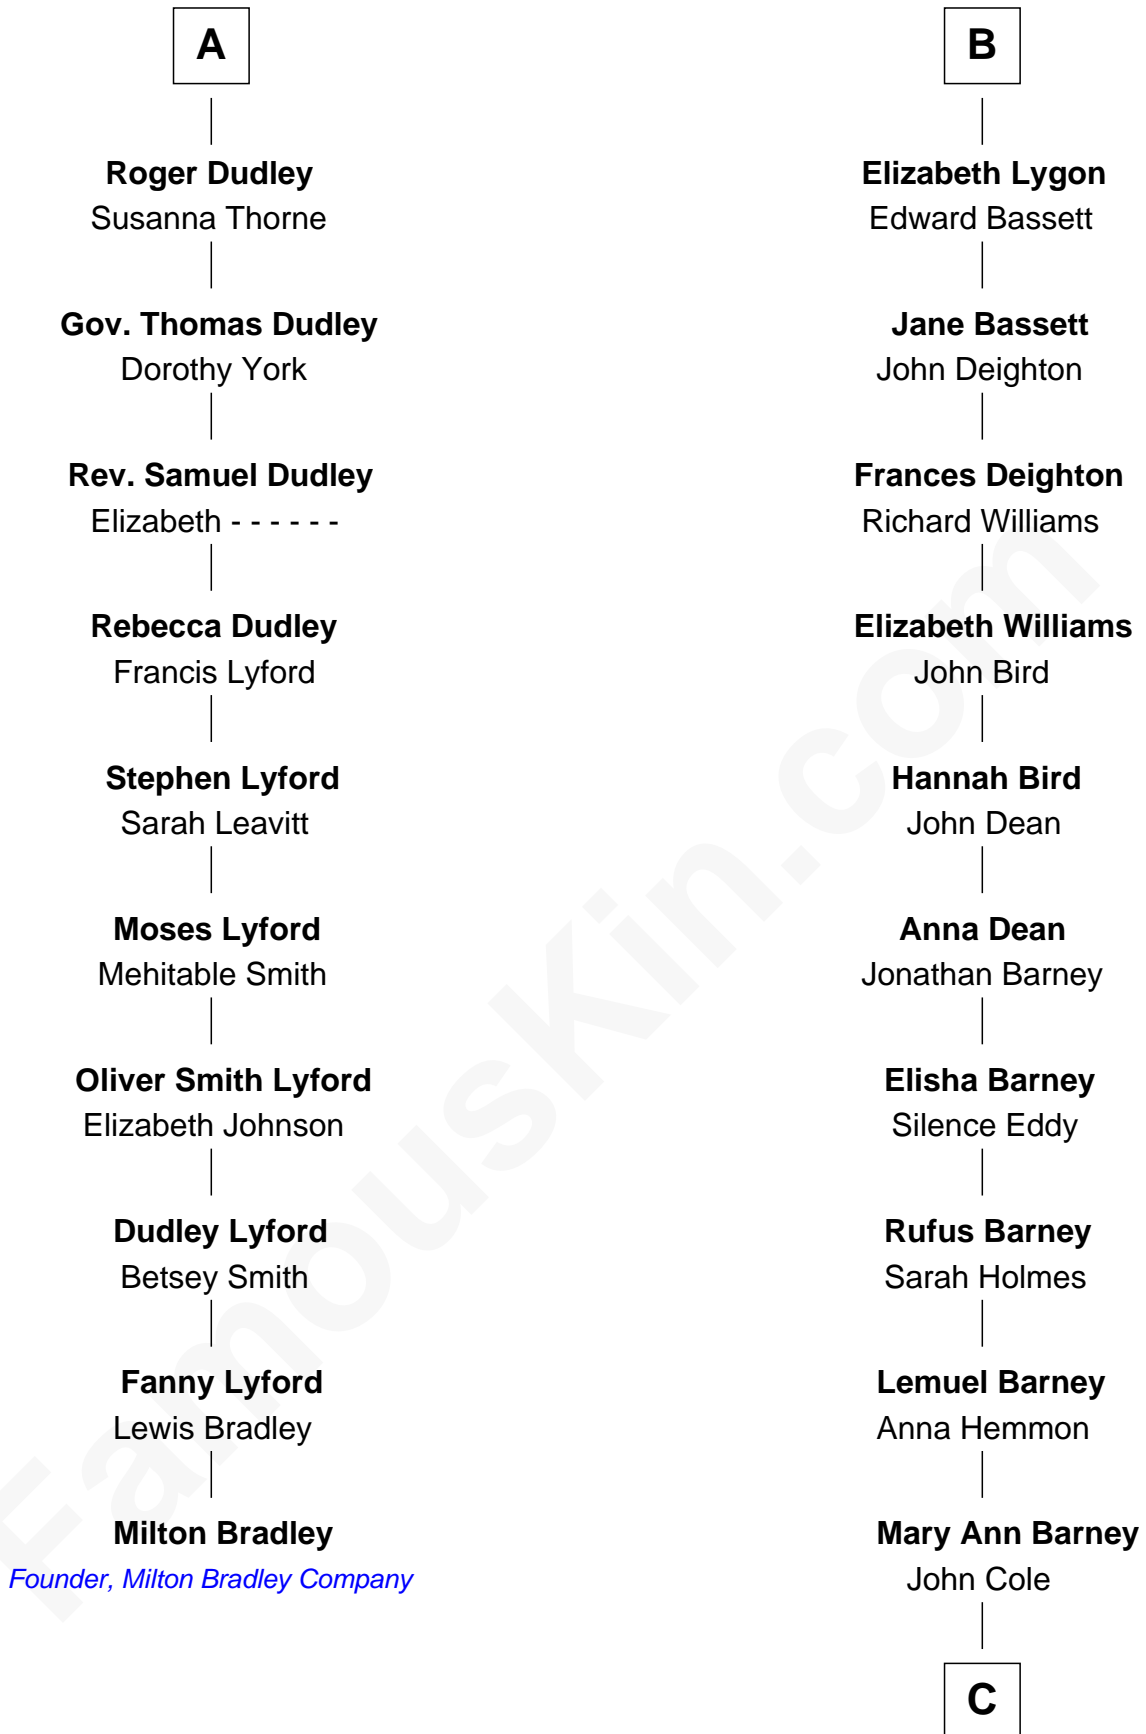

FamousKin.com Relationship Chart of

Milton Bradley

Founder, Milton Bradley Company

16th cousin 5 times removed of

Michael Lookinland

TV Actor

C

Rufus Lemuel Cole

Matilda M. Hall

Nellie M. Cole

John Andrew Lookinland

Orrin Paul Lookinland

Madeline Tait

Paul Russell Lookinland

Karen Ruth McKinney

Michael Lookinland