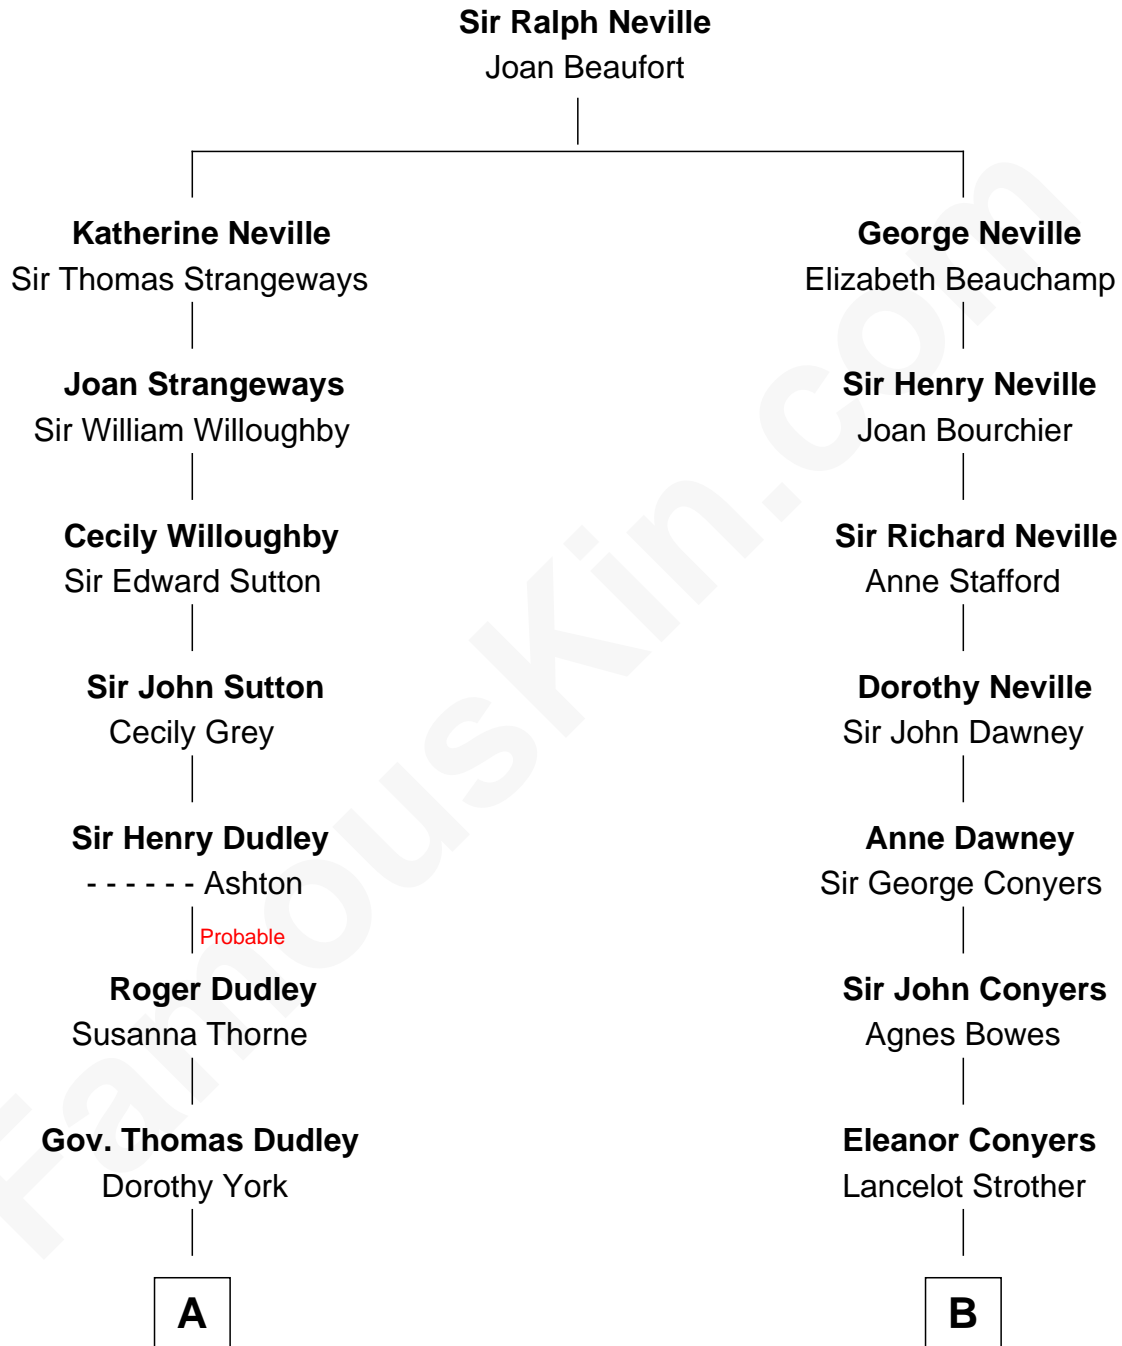

FamousKin.com

Relationship Chart of

Milton Bradley

Founder, Milton Bradley Company

14th cousin 4 times removed of

Parker Stevenson

TV and Movie Actor

C

Sarah Meade Price
Richard Stevenson Parker

Parker Stevenson
TV and Movie Actor

FamousKin.com