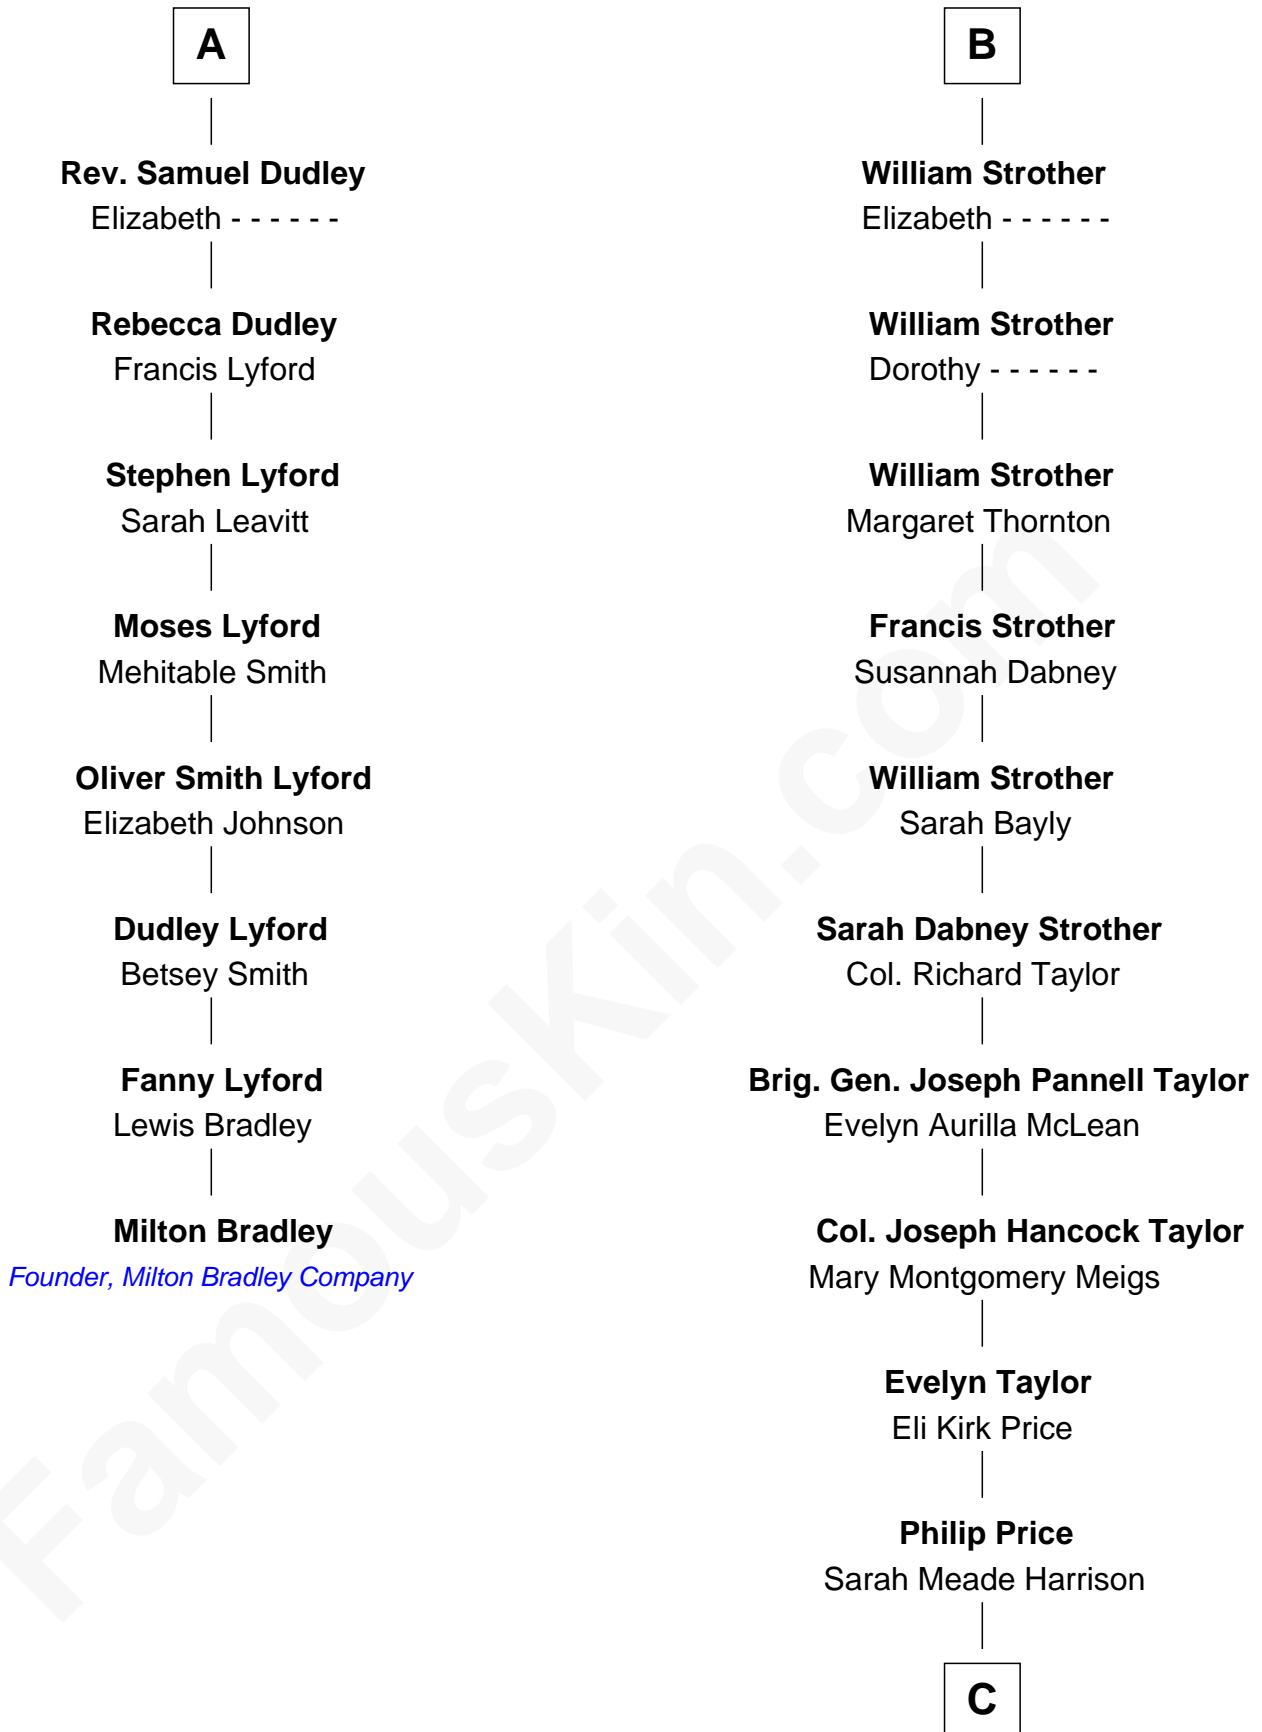

FamousKin.com

Relationship Chart of

Milton Bradley

Founder, Milton Bradley Company

14th cousin 4 times removed of

Parker Stevenson

TV and Movie Actor

C